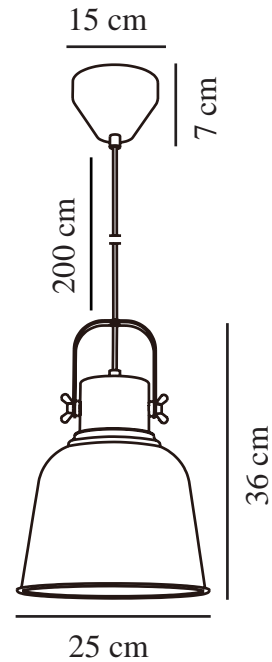

# ADRIAN 25 | PENDANT | ANTHRACITE

48793003

nordlux®

Voltage (V): 220-240 Volt  
IP degree: IP20  
Maximum bulb wattage (W): 40W  
Class (Class 1, Class 2, Class 3):  
Class 2 (Double isolated)  
Socket type: E27  
Dimmerable: Yes with compatible  
bulb  
Parallel connection: True

Primary material: Metal  
Secondary material: Plastic  
Colour of the cable: Black/White  
Length of the cable (cm): 200  
Surface material of the cable:  
Textile  
Is the cable replaceable: False

Colour: Anthracite

Height (cm): 36  
Width (cm): 25  
Shade Diameter (cm): 25  
Shade Height (cm): 28  
Length (cm): 25  
Tilt Angle (°): 180

EAN: 5701581461987  
TUN: 2042360  
Item Number: 48793003

Pcs Per Master Carton: 3  
Sales Box Height (cm): 23.5  
Sales Box Width (cm): 25.8  
Sales Box Depth (cm): 25.8  
Sales Box Volume m<sup>3</sup> : 0.02  
Product net weight (kg): 1.18