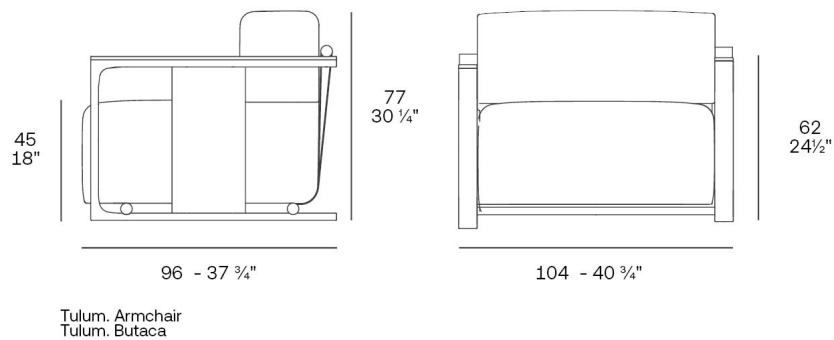

Weight: 44 Kg

Finishes

finishes

Aluminium
Ref. 65070E

fabric

GLAD
Ref. 65070CO

oro 1031

ocre 1051