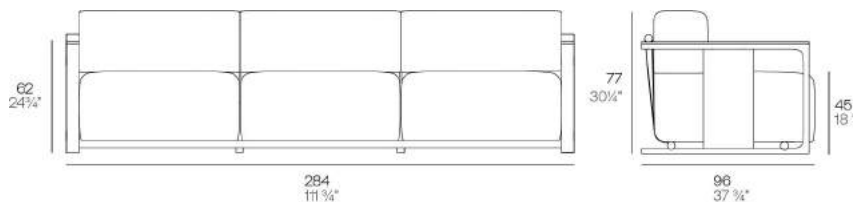

Weight: 108 Kg

Tulum. Sofá XL  
Tulum. Extra Large Sofá  
ref. 66072