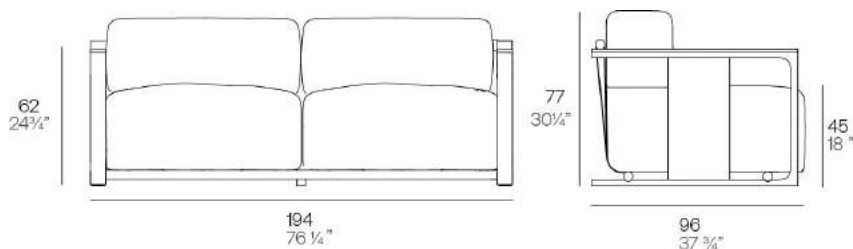

Weight: 72 Kg

Tulum. Sofá L
Tulum. Large Sofa
ref. 65071

Finishes

finishes

Aluminium
Ref. 65071E

fabric

GLAD
Ref. 65070CO

oro 1031