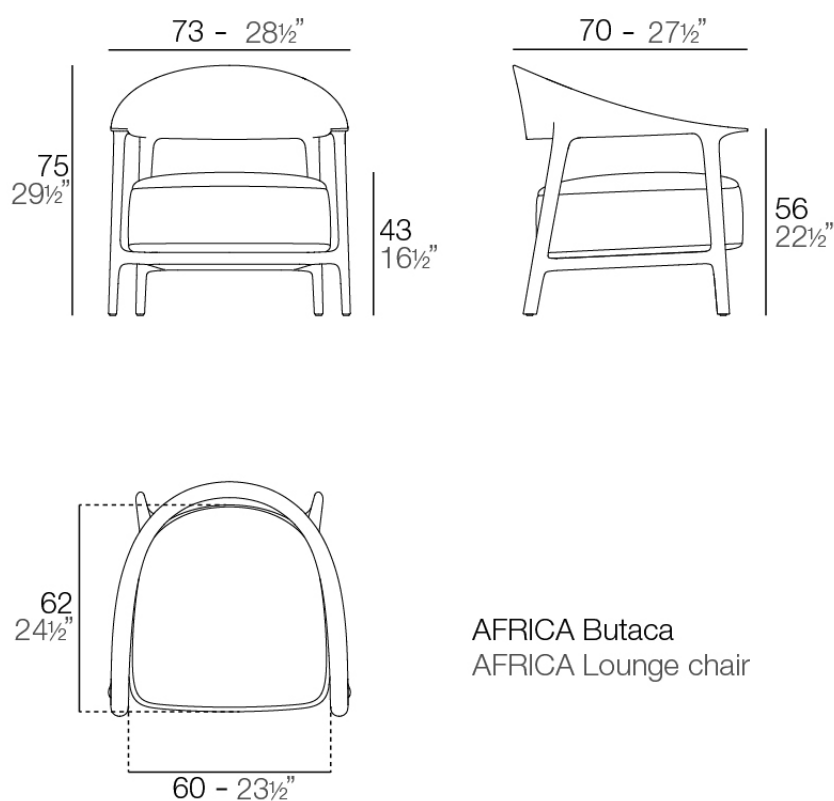

Weight: 10.03 Kg

AFRICA Butaca
AFRICA Lounge chair

Finishes

finishes

BASIC PP
Ref. 65049

notte blue

crema

ecru