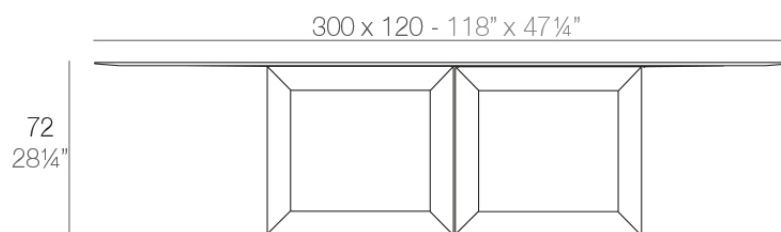

Info

Description

Made of polyethylene resin by rotational moulding. 100% Recyclable. Item suitable for indoor and outdoor use. Available with different finishes and options.

Weight: 99.3 Kg

VELA Mesa XL
VELA Table XL