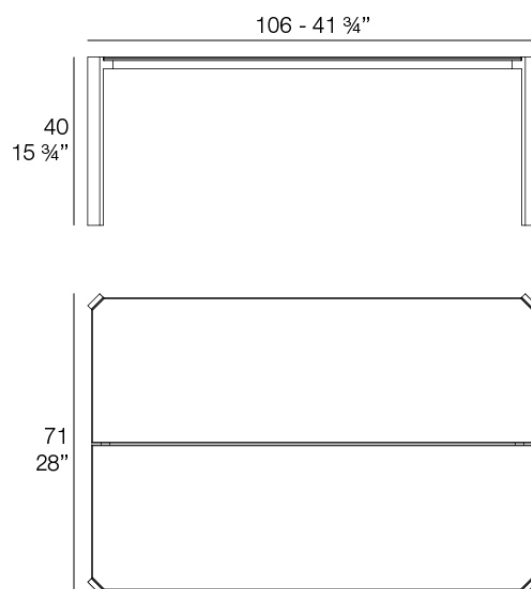

## Tablet table 105x70x40cm

by Ramón Esteve

The outdoor sofa Tablet collection, designed by Ramon Esteve for Vondom, links new technologies and flexibility to the versatility of a sectional composition, creating a program based on the duality, identity and integration. Its character blends with the space and adapts itself to it.

### Description

Item suitable for indoor and outdoor use.

Weight: 21.5 Kg

TABLET Mesa Baja 2  
TABLET Low Table 2