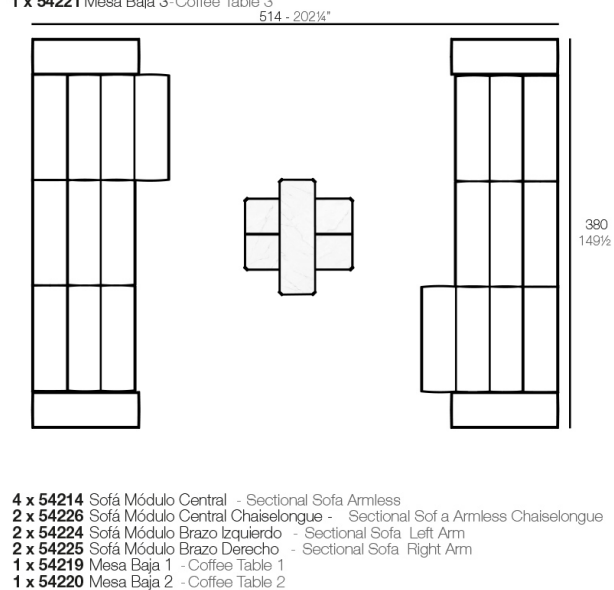

### Description

Item suitable for indoor and outdoor use.

Weight: 21.5 Kg

TABLET Mesa Baja 2  
TABLET Low Table 2

## Combinations