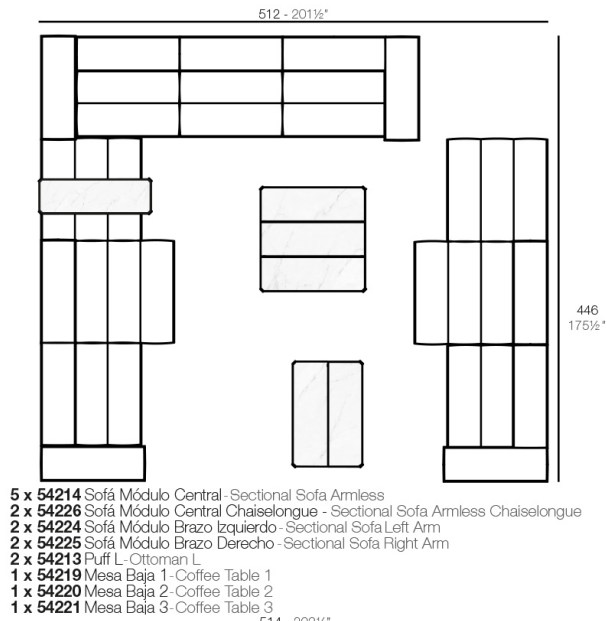

Combinations