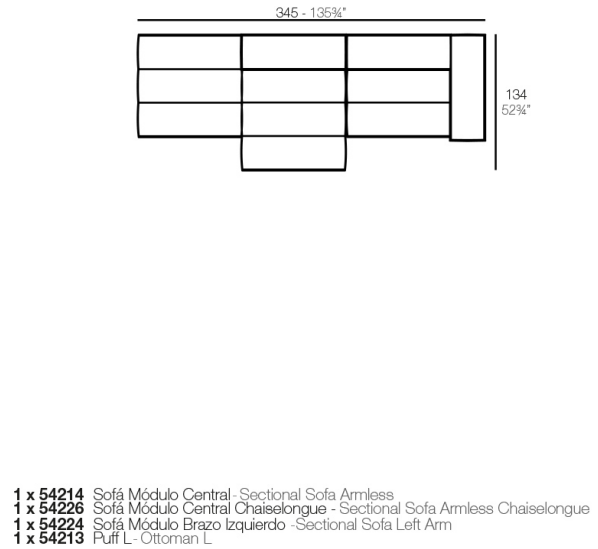

Combinations