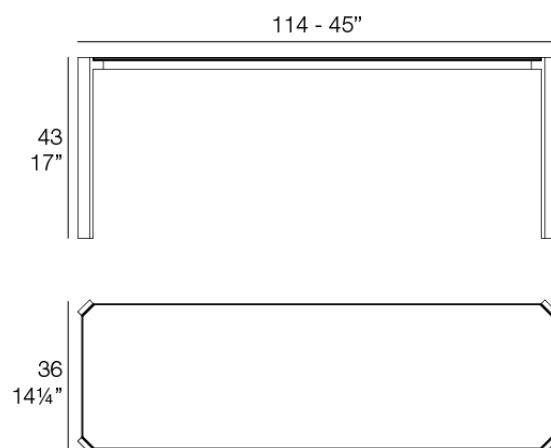

## Tablet table 105x35x42cm

by Ramón Esteve

The outdoor sofa Tablet collection, designed by Ramon Esteve for Vondom, links new technologies and flexibility to the versatility of a sectional composition, creating a program based on the duality, identity and integration. Its character blends with the space and adapts itself to it.

### Description

Item suitable for indoor and outdoor use.

Weight: 14.77 Kg

TABLET Mesa Baja 1  
TABLET Low Table 1