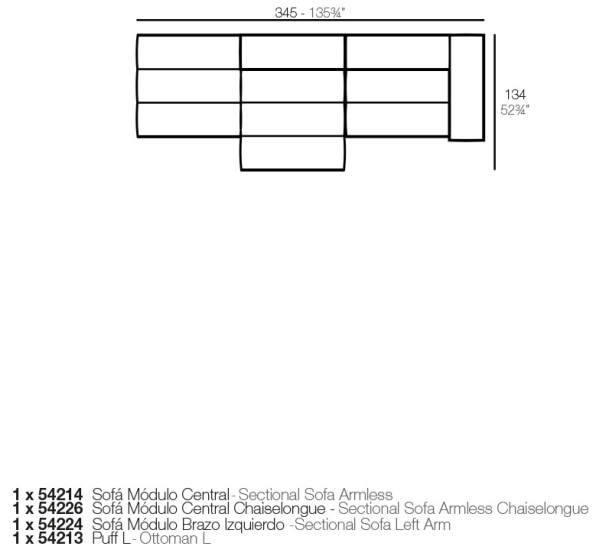

Combinations