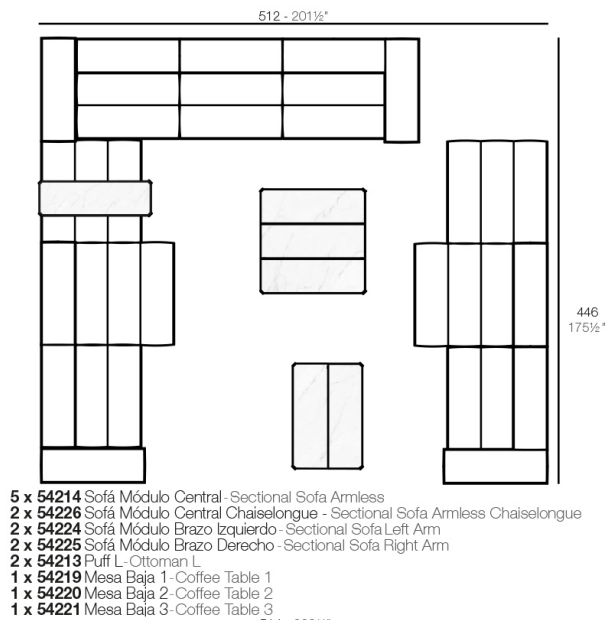

Combinations