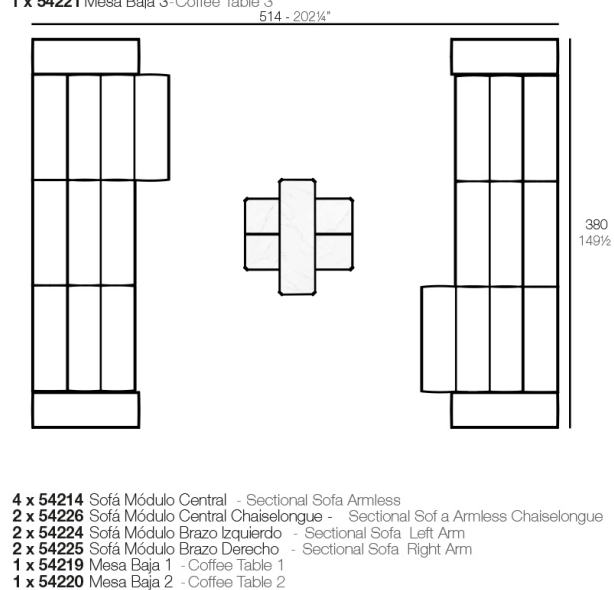

Combinations