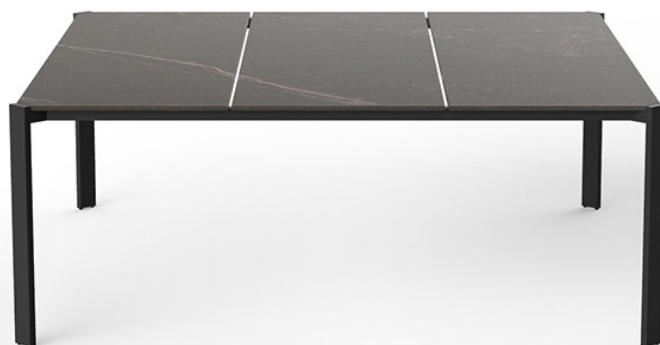

## Tablet mesa 105x105x40cm

by Ramón Esteve

The outdoor sofa Tablet collection, designed by Ramon Esteve for Vondom, links new technologies and flexibility to the versatility of a sectional composition, creating a program based on the duality, identity and integration. Its character blends with the space and adapts itself to it.

### Description

Item suitable for indoor and outdoor use.

Weight: 28.51 Kg

TABLET Mesa Baja 3  
TABLET Low Table 3