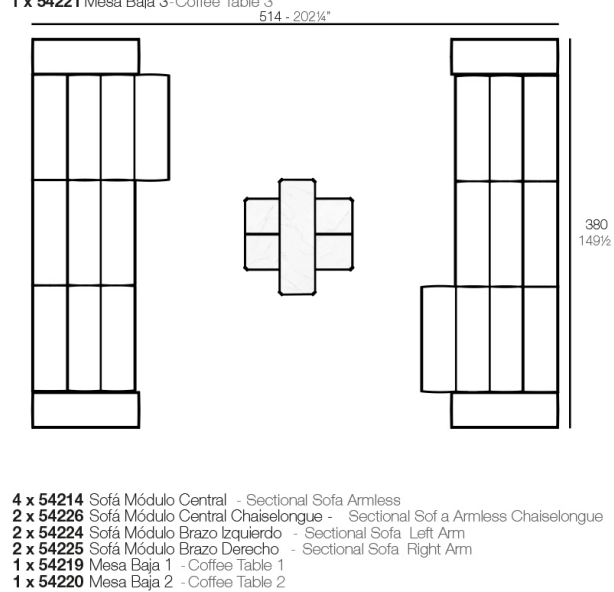

### Description

Item suitable for indoor and outdoor use.

Weight: 28.51 Kg

TABLET Mesa Baja 3  
TABLET Low Table 3

## Combinations