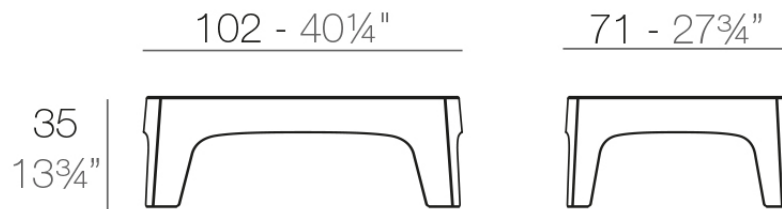

Info

Description

Made of injected polypropylene with mineral additives. Stackable. Available in several colors. Item suitable for indoor and outdoor use.

Weight: 10 Kg

SOLID Mesa Baja
SOLID Low Table

Finishes