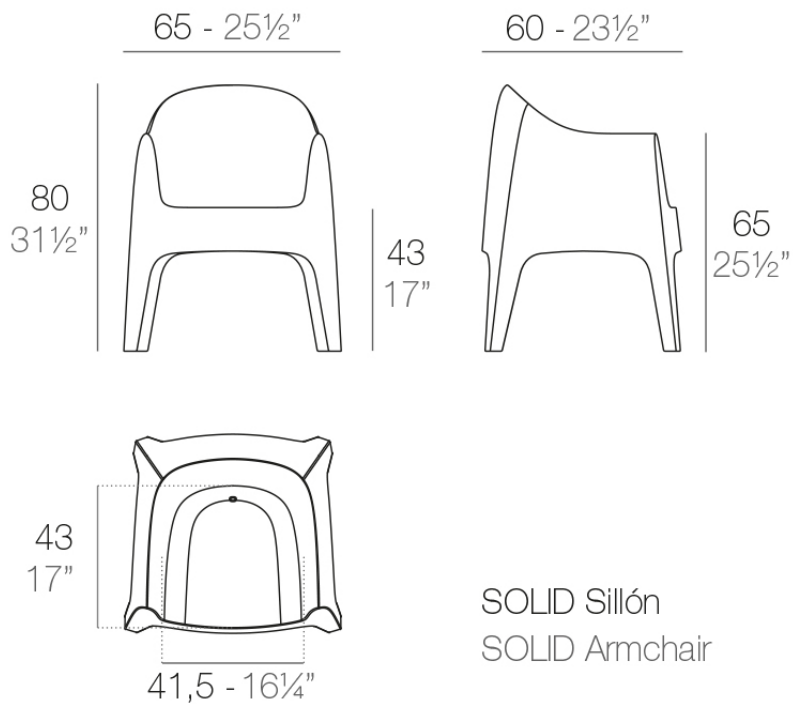

Info

Description

Made of injected polypropylene with mineral additives. Stackable. Available in several colors. Item suitable for indoor and outdoor use.

Weight: 7.5 Kg

Accessories

- **Fabric**
Fabric

Finishes