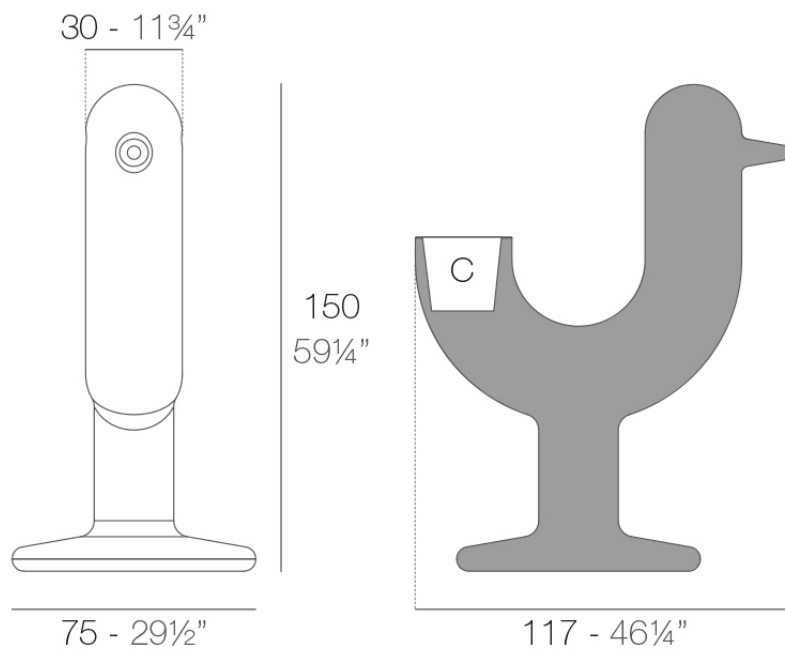

Pot made of polyethylene resin by rotational moulding. 100% Recyclable. Item suitable for indoor and outdoor use. Available in different finishes.

Weight: 17 Kg

PEACOCK Macetero C = 9 L 2×22 cm
PEACOCK Planter C = 2½ gal