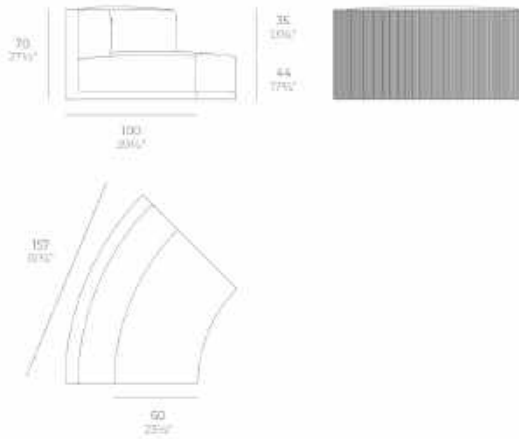

GATSBY Sofá Módulo Circular 45°
GATSBY Sectional Sofa Circular 45°
ref. 54407