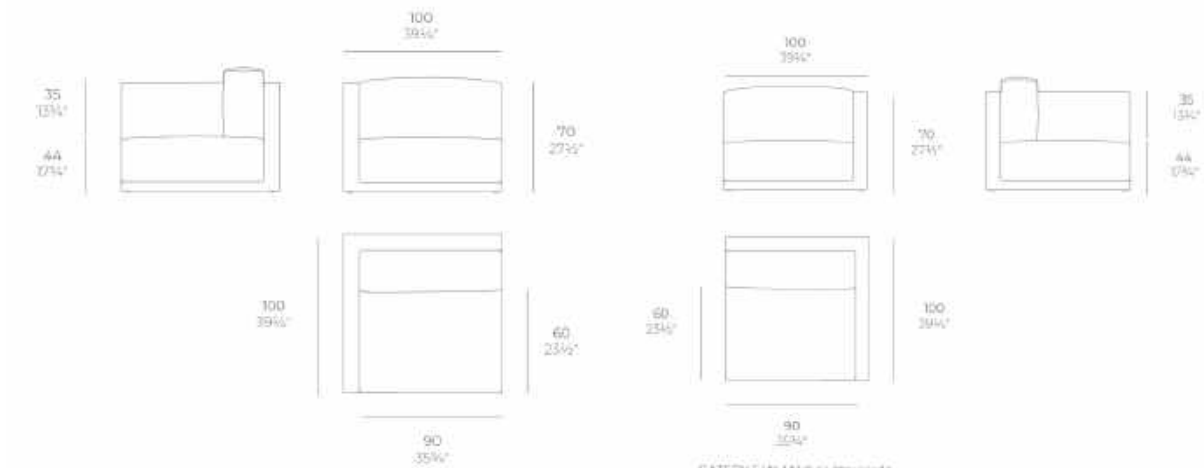

GATSBY Sofá Módulo Derecha
GATSBY Sectional Sofa Right
ref. 54405

GATSBY Sofá Módulo Izquierdo
GATSBY Sectional Sofa Left
ref. 54406