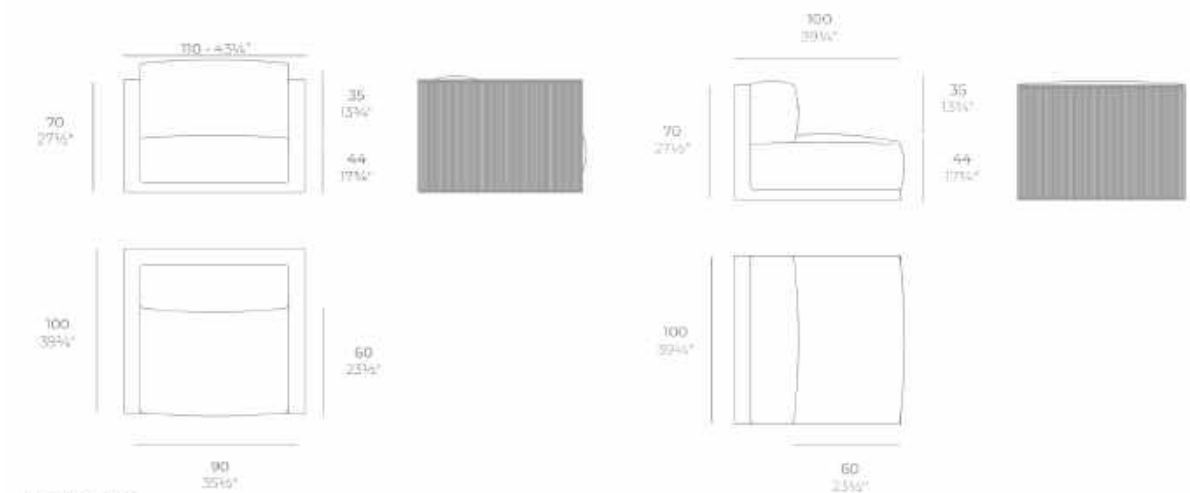

Info

Description

Made of polyethylene resin by rotational moulding. 100% Recyclable. Item suitable for indoor and outdoor use. Available in different finishes.

Modules

GATSBY Butaca
GATSBY Armchair
ref. 54403