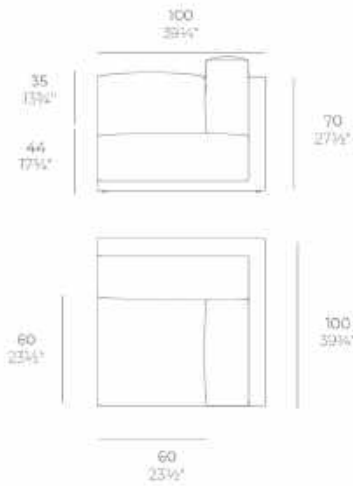

GATSBY Sofá Módulo Esquina Izquierda
GATSBY Sectional Sofa Left Corner
ref. 54411