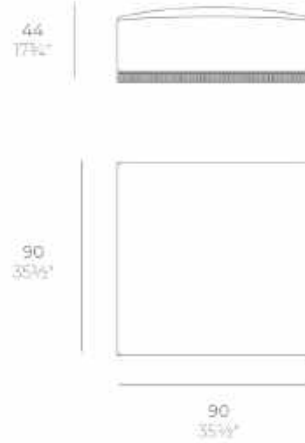

Info

Description

Made of polyethylene resin by rotational moulding. 100% Recyclable. Item suitable for indoor and outdoor use. Available in different finishes.

Modules

GATSBY Butaca
GATSBY Armchair
ref. 54403

GATSBY Sofá Módulo Central
GATSBY Sectional Sofa Armless
ref. 54404

GATSBY Sofá Módulo Derecha
GATSBY Sectional Sofa Right
ref. 54405

GATSBY Sofá Módulo Izquierdo
GATSBY Sectional Sofa Left
ref. 54406

GATSBY Sofá Módulo Circular 45°
GATSBY Sectional Sofa Circular 45°
ref. 54407