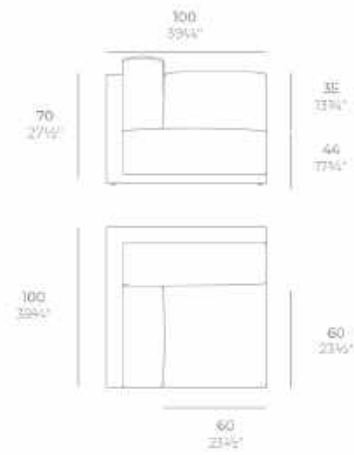

GATSBY Sofá Módulo Esquina Derecha
GATSBY Sectional Right Corner
ref. 54420