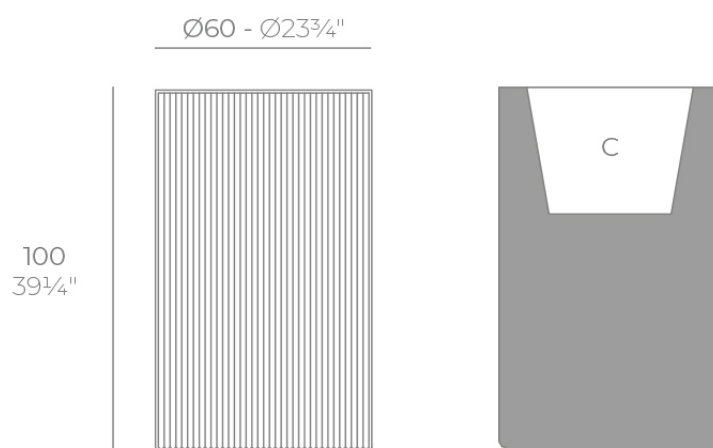

Gatsby cylinder planter ø60x100

by Ramón Esteve

The Gatsby collection, designed by Ramón Esteve for Vondom, recalls the Art Déco lighting. Those crazy twenties. “Something new, extraordinary, beautiful, simple but sophisticatedly designed” said Francis Scott Fitzgerald about his aims for the novel he was about to write. The Great Gatsby was born in an age of prosperity, parties and excess. They called it “the American Dream”.

Info

Description

Weight: 13 Kg

GATSBY Cilindro Alto
GATSBY Hight Cylindre
ref. 54426
C= 49x49x45 19½"x19½"x17¾"
65 L
17½Gal

Finishes

finishes

BASIC

Ref. 54426A