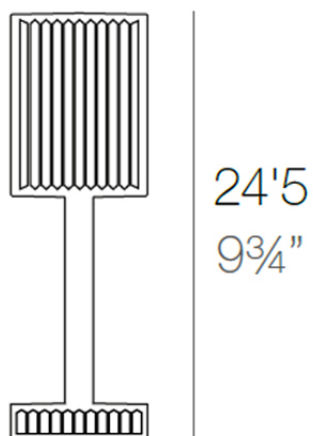

Gatsby prisma table lamp

by Ramón Esteve

The Gatsby collection, designed by Ramón Esteve for Vondom, recalls the Art Déco lighting. Those crazy twenties. “Something new, extraordinary, beautiful, simple but sophisticatedly designed” said Francis Scott Fitzgerald about his aims for the novel he was about to write. The Great Gatsby was born in an age of prosperity, parties and excess. They called it “the American Dream”.

Info

Description

Polymethylmethacrylate resin. Transparent or colored

Weight: 0.56 Kg

GATSBY Lámpara Mesa Prismática
GATSBY Prismatic Table Lamp

Finishes

lighting

LIGHT BATTERY