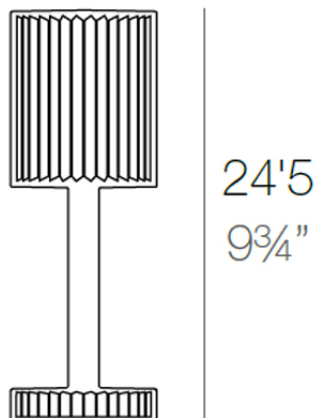

Gatsby cylinder table lamp

by Ramón Esteve

The Gatsby collection, designed by Ramón Esteve for Vondom, recalls the Art Déco lighting. Those crazy twenties. “Something new, extraordinary, beautiful, simple but sophisticatedly designed” said Francis Scott Fitzgerald about his aims for the novel he was about to write. The Great Gatsby was born in an age of prosperity, parties and excess. They called it “the American Dream”.

Info

Description

Polymethylmethacrylate resin. Transparent or colored

Weight: 0.56 Kg

GATSBY Lámpara Mesa Cilíndrica
GATSBY Cylindrical Table Lamp

Finishes

lighting

LIGHT BATTERY