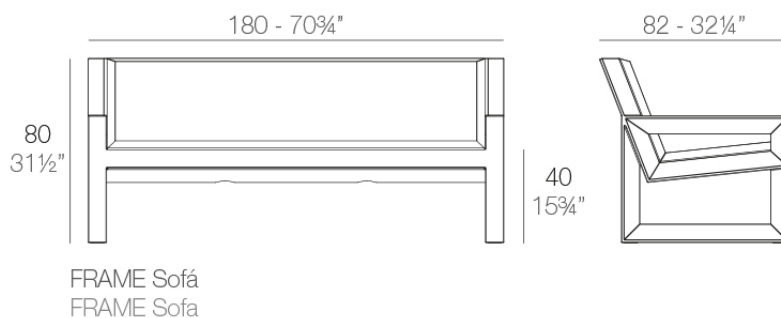

Info

Description

Made of polyethylene resin by rotational moulding. 100% Recyclable. Item suitable for indoor and outdoor use. Available in different finishes.

Weight: 37 Kg

Finishes

finishes

BASIC

Ref. 54095