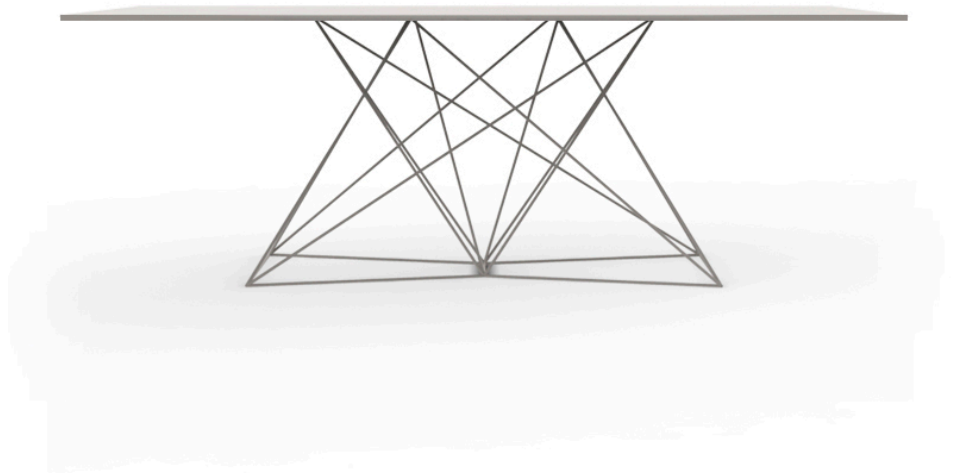

Faz table stainless 200x100x72

by Ramón Esteve

Faz is a modular collection of outdoor furniture and planters designed by Ramón Esteve for Vondom. He is the architect of harmony, serenity, timelessness and universality, and he has created mineral and emphatic shapes that make Faz a design that contextualizes with homes and installations. An ambience, encircling as a result of the blissful combination of the material and lighting, so that the sole sensation would be its fusion.

Info

Description

Stainless steel legs with lacquer in a colour to match the tabletop. Tabletop is available in HPL or Full White (white only).

Weight: 49.08 Kg

FAZ Mesa Inox 200 x 100
FAZ Dinning Table Stainless Base 78³/₄"x39¹/₄"