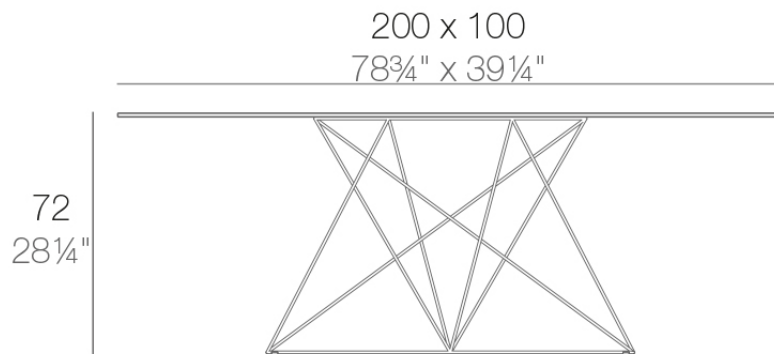

Faz table stainless 200x100x72

by Ramón Esteve

Faz is a modular collection of outdoor furniture and planters designed by Ramón Esteve for Vondom. He is the architect of harmony, serenity, timelessness and universality, and he has created mineral and emphatic shapes that make Faz a design that contextualizes with homes and installations. An ambience, encircling as a result of the blissful combination of the material and lighting, so that the sole sensation would be its fusion.

Info

Description

Stainless steel legs with lacquer in a colour to match the tabletop. Tabletop is available in HPL or Full White (white only).

Weight: 49.08 Kg

FAZ Mesa Inox 200 x 100
FAZ Dinning Table Stainless Base 78³/₄"x39¹/₄"