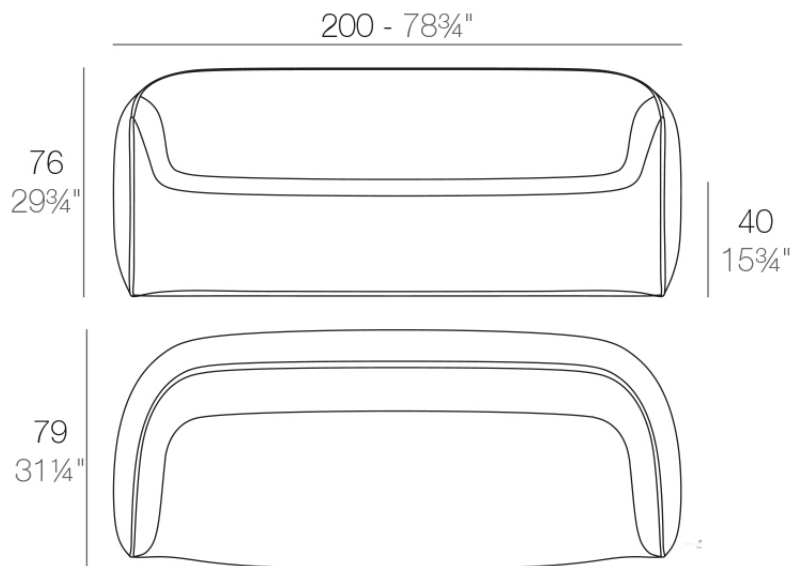

Info

Description

Made of polyethylene resin by rotational moulding. 100% Recyclable. Item suitable for indoor and outdoor use. Available in different finishes.

Weight: 45 Kg

BLOW Sofá
BLOW Sofa

Accessories