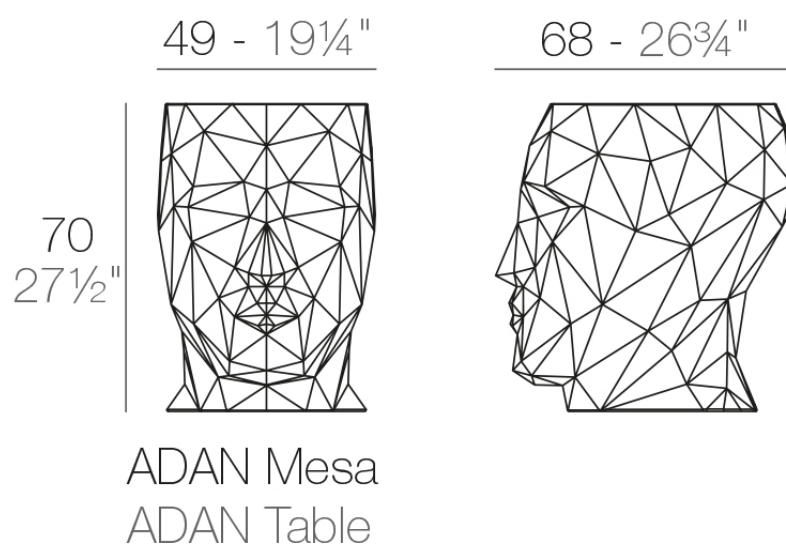

Info

Description

Made of polyethylene resin by rotational moulding. 100% Recyclable. Item suitable for indoor and outdoor use. Available in different finishes.

Weight: 8.5 Kg

Finishes

finishes

BASIC

Ref. 49062