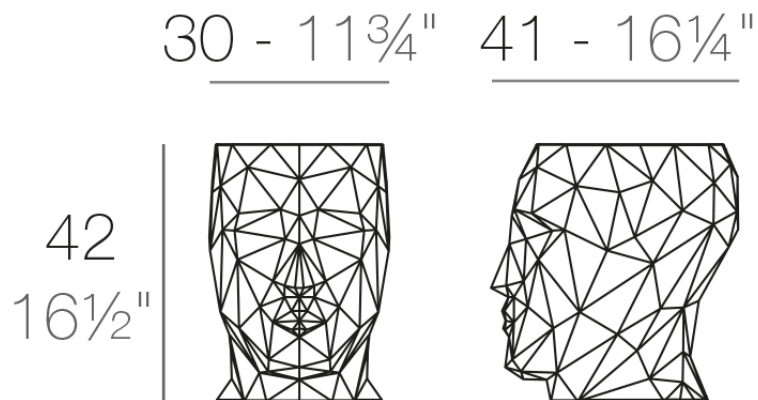

Info

Description

Made of polyethylene resin by rotational moulding. 100% Recyclable. Item suitable for indoor and outdoor use. Available in different finishes.

Weight: 3.1 Kg

ADAN Taburete Bajo
ADAN Low Stool