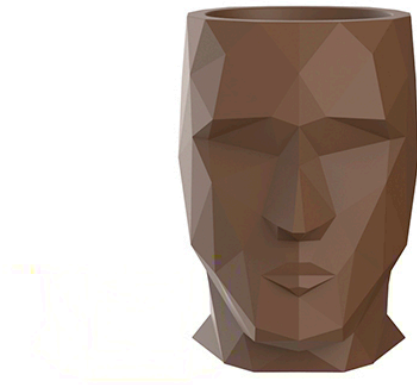

## Adan planter 49x68x70

by Teresa Sapey

Teresa Sapey surprises us with her creations, this time through the ADAN Collection for Vondom, an item with a lot of personality, and a shape which is faceted, like that of a diamond. More than objects, they are multifunctional architecture pieces, since besides being used as design planters, they can be used as seats, flower pots, auxiliary tables... They are lifestyle objects that create a stir, fitting in with any style and are made of materials that allow for both outdoor and indoor use.

### Description

Pot made of polyethylene resin by rotational moulding. 100% Recyclable. Item suitable for indoor and outdoor use. Available in different finishes.

Weight: 10.02 Kg