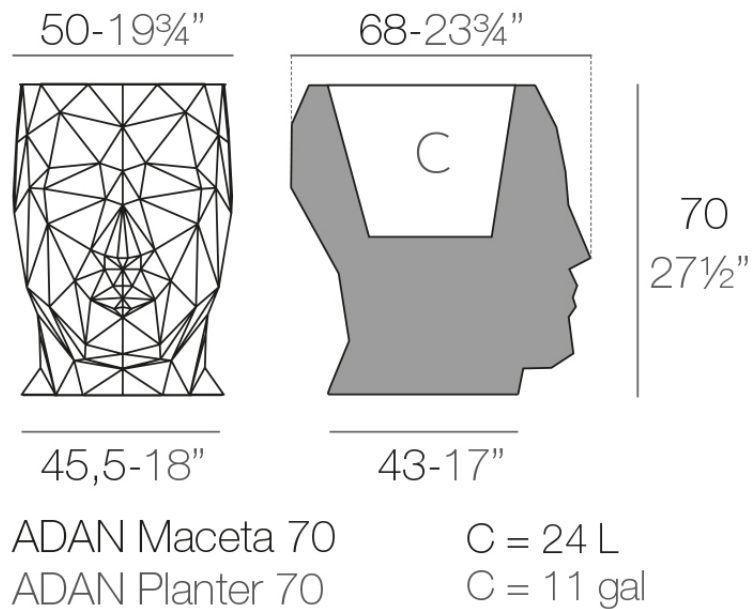

### Description

Pot made of polyethylene resin by rotational moulding. 100% Recyclable. Item suitable for indoor and outdoor use. Available in different finishes.

Weight: 10.02 Kg