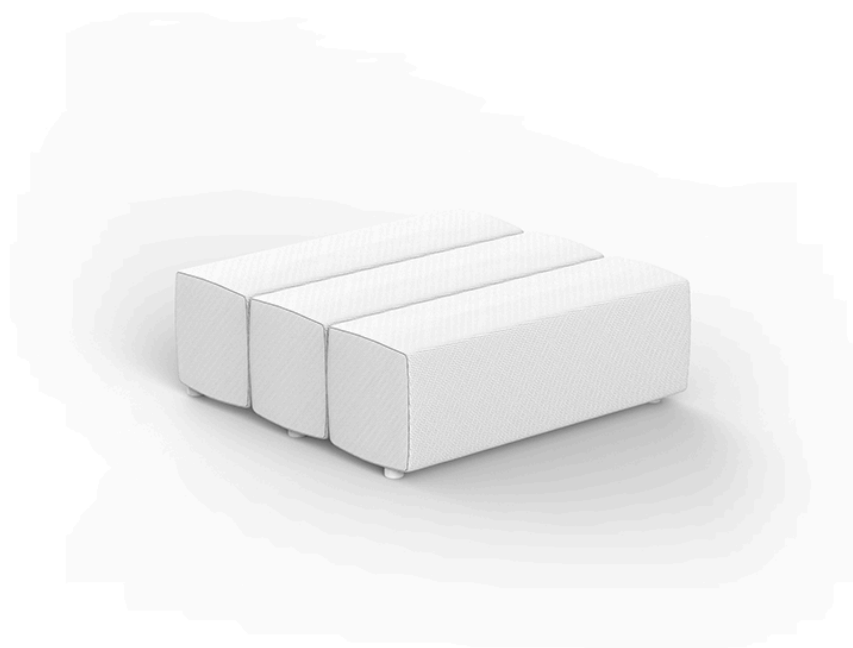

## Tablet puff m

by Ramón Esteve

The outdoor sofa Tablet collection, designed by Ramon Esteve for Vondom, links new technologies and flexibility to the versatility of a sectional composition, creating a program based on the duality, identity and integration. Its character blends with the space and adapts itself to it.

### Description

Modular type sofa, made from flexible polyurethane foam. Completely upholstered, with fabrics that are designed exclusively for outdoor use, but that still maintain the warmth and comfort of a fabric for indoor use.