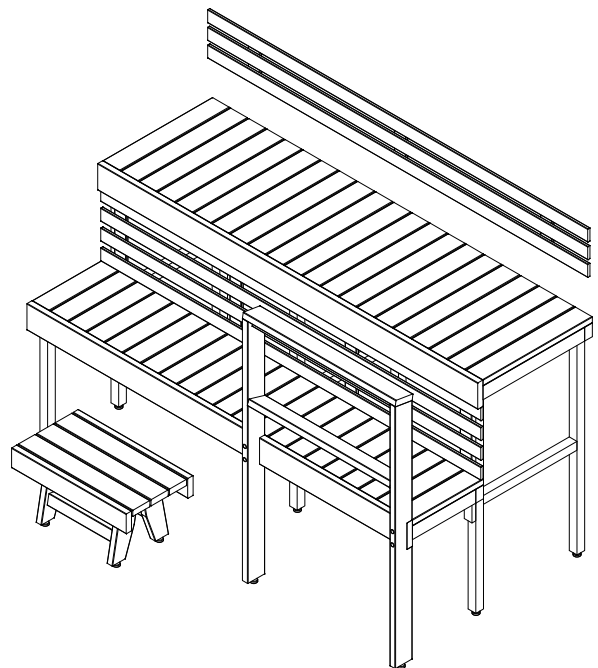

Techn. Data: Sauna Villu

Log length (W x D): 415 x 565 cm

Wall size(outside): 395 x 545 cm-Log thickness: 70 mm

Note: All dimensions are approximate !

Sauna Villu 70 mm / 415 x 565 cm - Specification

Nr.		 mm	 mm	 x	
EX01	Foundation beams		3920	3	
EX02			2370	6	
EX03			2840	10	
EX03/1			--	--	
EX101				2370	2
EX102				2370	2
EX04	Floor board		2376	26+1	
EX05			1356	22	
EX06			1180	44	
EX07	Terrace board		1430	30	
EX08	Roof board		2390	110+2	
EX09	Roofing felt		--	--	
EX10	Fascia board 		2430	4	
EX11	Gable edge board		2430	4	
EX12	Eave edging		5950	2	
EX13	Eave edging slat		2975	4	
EX14	Diamond			2	
EX15	Baseboard		ca. 37,0 m		
EX16	Threaded Rod	∅ 10	2310	5	
EX17	Post 	120 x 120	2010	1	
EX18	Nut, washer			10	
EX19	Screws 4,0 x 40			120	
EX20	Screws 5,0 x 70			40	
EX21	Screws 5,0 x 100			50	
EX22	Screws 4,0 x 50			1220	
EX23	Nails 2,5 x 70			--	
EX24	Nails 2,8 x 15			--	
EX25	Nails 1,4 x 35			100	
EX26	Ceiling board		2376	22	
EX27	Lath		2396	2	
EX28	Joist	40x120	2396	3	
EX29	Joist hanger 40 x 100 x 70			6	
EX30	Hit block	70x114			
EX31	Sauna set		2370	1	
EX32	Gutter / Rinne 		2545	1	
EX33	Adjustable postfoot			1	
EX34	Dübel	∅ 16	150	--	

A-A

Sauna set

A-A

A →

A →

Sauna set Specification / Teileliste

Nr.		 x
001		1
002		1
003		1
004		1
005		1
006		1
007		3
008		1