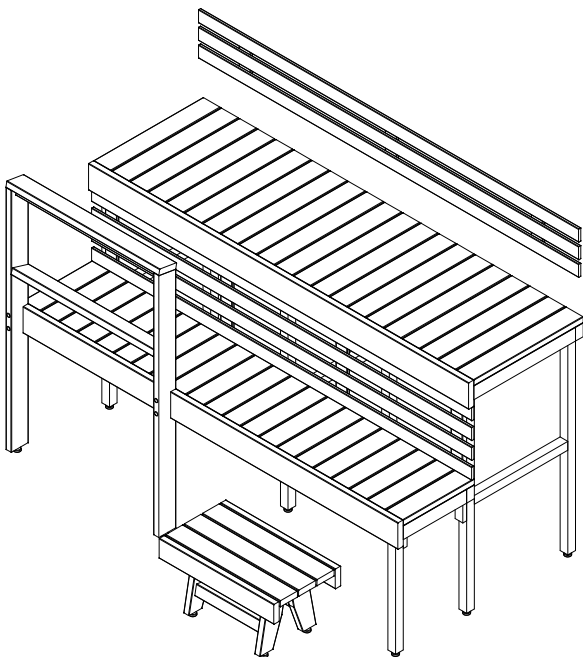

Techn. Data: Sauna Villu

Log length (W x D): 415 x 565 cm

Wall size(outside): 395 x 545 cm-Log thickness: 70 mm

Note: All dimensions are approximate !

Sauna Villu 70 mm / 415 x 565 cm - Specification

Nr.		 mm	 mm	 x	
EX01	Foundation beams		3920	3	
EX02			2370	6	
EX03			2840	10	
EX03/1			--	--	
EX101				2370	2
EX102				2370	2
EX04	Floor board		2376	26+1	
EX05			1356	22	
EX06			1180	44	
EX07	Terrace board		1430	30	
EX08	Roof board		2390	110+2	
EX09	Roofing felt		--	--	
EX10	Fascia board 		2430	4	
EX11	Gable edge board		2430	4	
EX12	Eave edging		5950	2	
EX13	Eave edging slat		2975	4	
EX14	Diamond			2	
EX15	Baseboard		ca. 37,0 m		
EX16	Threaded Rod	∅ 10	2310	5	
EX17	Post 	120 x 120	2010	1	
EX18	Nut, washer			10	
EX19	Screws 4,0 x 40			120	
EX20	Screws 5,0 x 70			40	
EX21	Screws 5,0 x 100			50	
EX22	Screws 4,0 x 50			1220	
EX23	Nails 2,5 x 70			--	
EX24	Nails 2,8 x 15			--	
EX25	Nails 1,4 x 35			100	
EX26	Ceiling board		2376	22	
EX27	Lath		2396	2	
EX28	Joist	40x120	2396	3	
EX29	Joist hanger 40 x 100 x 70			6	
EX30	Hit block	70x114			
EX31	Sauna set		2370	1	
EX32	Gutter / Rinne 		2545	1	
EX33	Adjustable postfoot			1	
EX34	Dübel	∅ 16	150	--	

A-A

Sauna set

A-A

A →

A →

Sauna set Specification / Teileliste

Nr.		 x
001		1
002		1
003		1
004		1
005		1
006		1
007		3
008		1