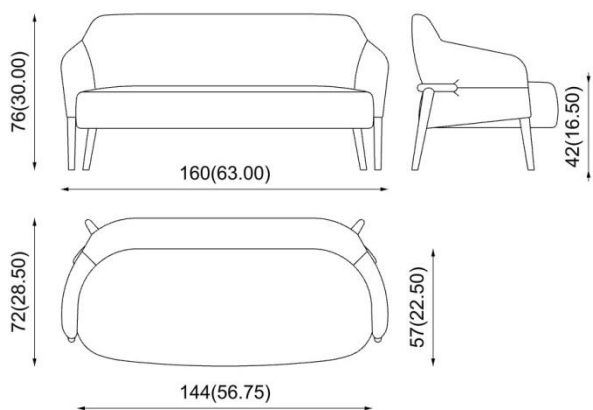

product code: **112-92/1F**
design: **Laura Silvestrini / 2019**

Description

Sofa: solid wooden structure. Padded seat and backrest.

Divano: struttura in legno massello. Schienale e seduta imbottiti.

Sofa: Gestell aus Massivholz. Sitzfläche und Rückenlehne gepolstert.

Canapé: structure en bois massif. Assise et dossier rembourrés.

Dimensions (cm / in)

Fabric need for 1 pc. > 450 (cm / h 140)
Fabric need for 1 pc. > 177,25 (in / h 55,25)

Weight for 1 pc. > 35 (kg) / 77 (lbs)

Volume for 1 pc. > 1,180 > 1 x box (m³)

Certifications

On request

CATAS

Structures

Ash / Frassino
Esche / Frêne

Upholstery/Wood colour see fabric/leather and wood chart