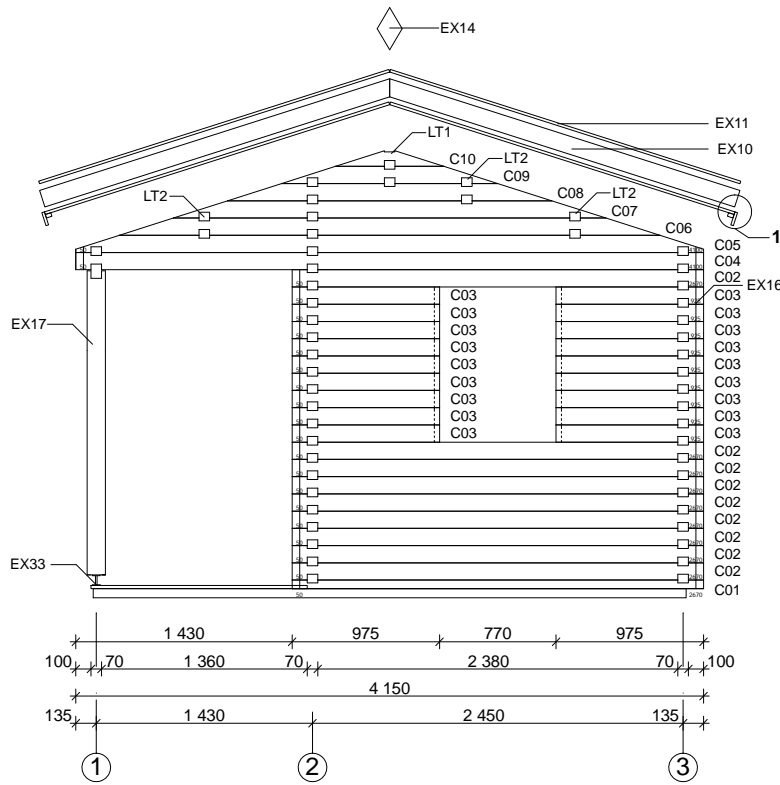

Techn. Data: Sauna Risto

Log length (W x D): 415 x 671 cm

Wall size(outside): 395 x 651 cm-Log thickness: 70 mm

415

Note: All dimensions are approximate !

Sauna Risto 70 mm / 415 x 671 cm

Foundation

Groundplan

Sauna Risto 70 mm / 415 x 671 cm - Specification

Nr.		 mm	 mm	 x	
EX01	Foundation beams		3920	3	
EX02			2370	6	
EX03			3900	10	
EX03/1			--	--	
EX101				2370	2
EX102				2370	2
EX04	Floor board		2376	36+1	
EX05			1356	22	
EX06			1185	44	
EX07	Terrace board		1430	41	
EX08	Roof board		2390	128+2	
EX09	Roofing felt		--	--	
EX10	Fascia board 		2430	4	
EX11	Gable edge board		2430	4	
EX12	Eave edging		3505	4	
EX13	Eave edging slat		3505	4	
EX14	Diamond			2	
EX15	Baseboard		ca. 39,4 m		
EX16	Threaded Rod	∅ 10	2310	5	
EX17	Post 	120 x 120	2010	1	
EX18	Nut, washer			10	
EX19	Screws 4,0 x 40			120	
EX20	Screws 5,0 x 70			40	
EX21	Screws 5,0 x 100			50	
EX22	Screws 4,0 x 50			1260	
EX23	Nails 2,5 x 70			--	
EX24	Nails 2,8 x 15			--	
EX25	Nails 1,4 x 35			100	
EX26	Ceiling board		2376	22	
EX27	Lath		2396	2	
EX28	Joist	40x120	2396	3	
EX29	Joist hanger 40 x 100 x 70			6	
EX30	Hit block	70x114			
EX31	Sauna set		2370	1	
EX32	Gutter / Rinne 		2545	1	
EX33	Adjustable postfoot			1	
EX34	Dübel	∅ 16	150	95	

Sauna Risto 70 mm / 415 x 671 cm - A; B

Sauna Risto 70 mm / 415 x 671 cm - C ; 1

Sauna Risto 70 mm / 415 x 671 cm - 2 ; 3 ; LT

LT 1

LT 2

Sauna Risto 70 mm / 415 x 671 cm

Single Door db. gl 2 st.
70 mm L
840 x 1955 mm + 12 mm