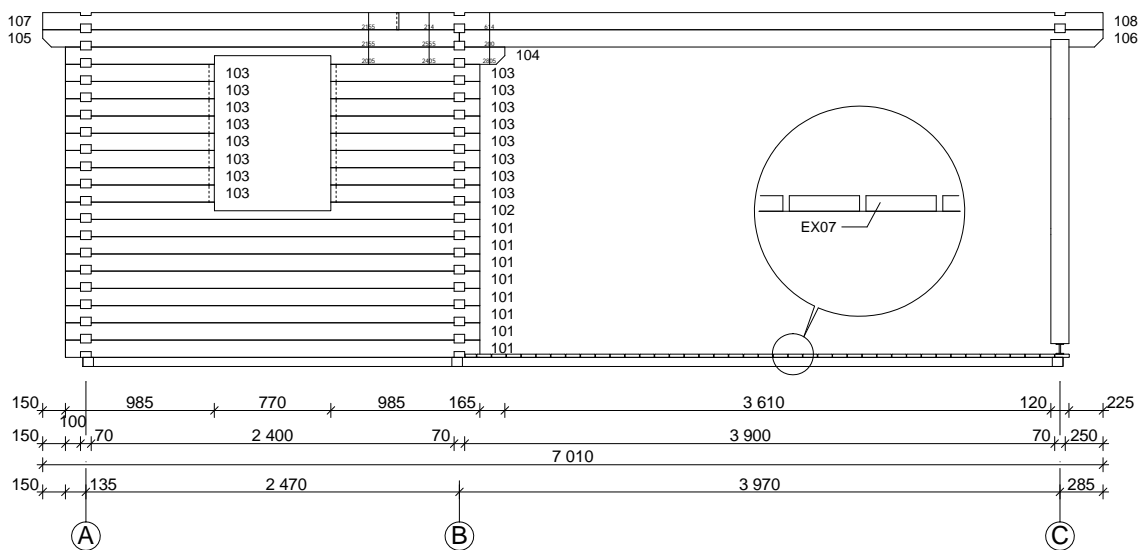

Sauna Risto 70 mm / 415 x 671 cm - C ; 1