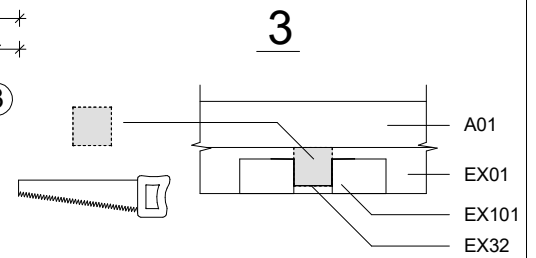

Sauna Risto 70 mm / 415 x 671 cm - A; B