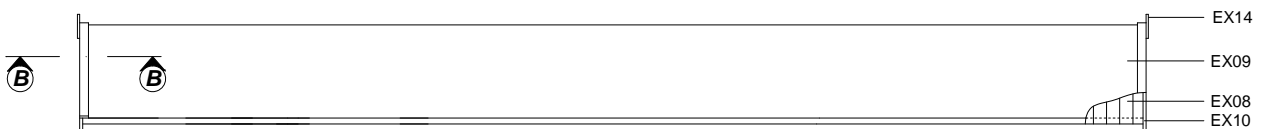

Sauna Risto 70 mm / 415 x 671 cm - C ; 1