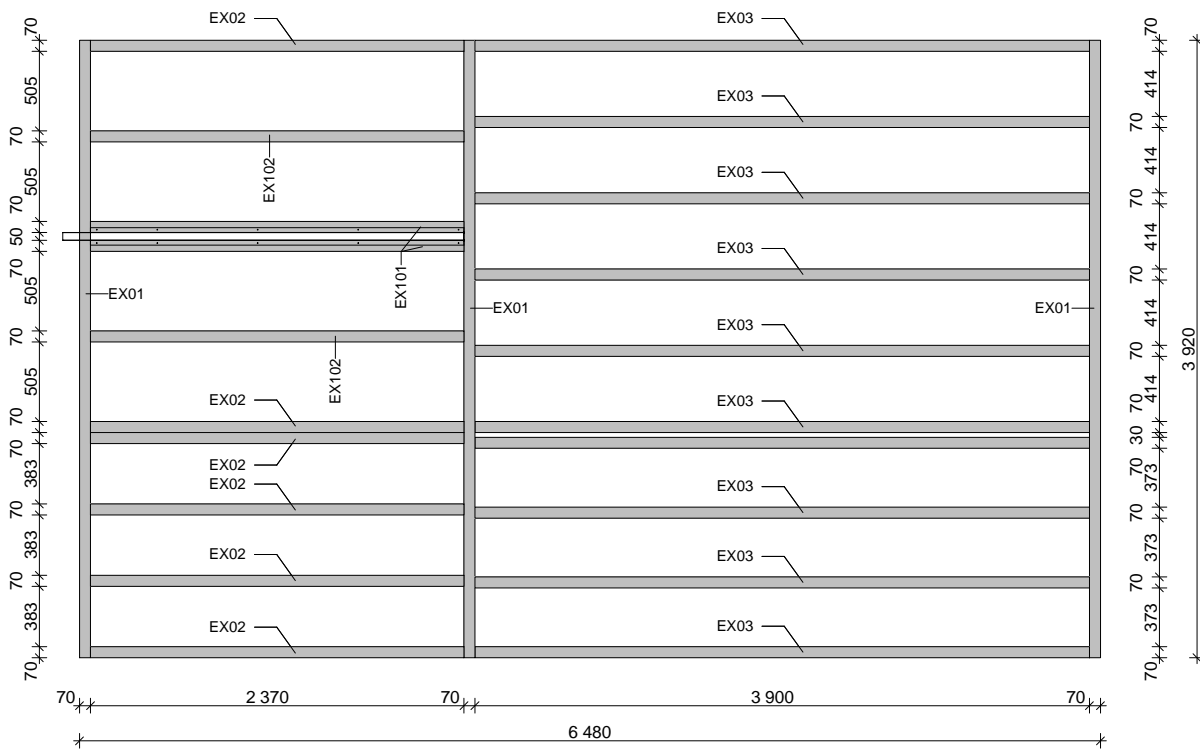

Techn. Data: Sauna Risto

Log length (W x D): 415 x 671 cm

Wall size(outside): 395 x 651 cm-Log thickness: 70 mm

415

Note: All dimensions are approximate !

Sauna Risto 70 mm / 415 x 671 cm

Foundation

Groundplan

Sauna Risto 70 mm / 415 x 671 cm - Specification

Nr.		 mm	 mm	 x	
EX01	Foundation beams		3920	3	
EX02			2370	6	
EX03			3900	10	
EX03/1			--	--	
EX101				2370	2
EX102				2370	2
EX04	Floor board		2376	36+1	
EX05			1356	22	
EX06			1185	44	
EX07	Terrace board		1430	41	
EX08	Roof board		2390	128+2	
EX09	Roofing felt		--	--	
EX10	Fascia board 		2430	4	
EX11	Gable edge board		2430	4	
EX12	Eave edging		3505	4	
EX13	Eave edging slat		3505	4	
EX14	Diamond			2	
EX15	Baseboard		ca. 39,4 m		
EX16	Threaded Rod	∅ 10	2310	5	
EX17	Post 	120 x 120	2010	1	
EX18	Nut, washer			10	
EX19	Screws 4,0 x 40			120	
EX20	Screws 5,0 x 70			40	
EX21	Screws 5,0 x 100			50	
EX22	Screws 4,0 x 50			1260	
EX23	Nails 2,5 x 70			--	
EX24	Nails 2,8 x 15			--	
EX25	Nails 1,4 x 35			100	
EX26	Ceiling board		2376	22	
EX27	Lath		2396	2	
EX28	Joist	40x120	2396	3	
EX29	Joist hanger 40 x 100 x 70			6	
EX30	Hit block	70x114			
EX31	Sauna set		2370	1	
EX32	Gutter / Rinne 		2545	1	
EX33	Adjustable postfoot			1	
EX34	Dübel	∅ 16	150	95	

A - A

B - B

Premium Window 70mm / 1530 x 990

Nr.	Description	Profile mm	Length mm	Quantity
EX01	Exterior- and interior trim	 22x68	1590	2
EX02	Exterior- and interior trim	 22x44	1006	4
EX03			1502	2
EX04			--	--
EX05			--	--
EX06	Screws 3,5 x 50			

A - A

B - B

Premium Window 70mm / 765 x 990				
Nr.	Description	Profile mm	Length mm	Quantity
EX01	Exterior- and interior trim	 22x68	827	2
EX02	Exterior- and interior trim	 22x44	1008	4
EX03			737	2
EX04			--	--
EX05			--	--
EX06	Screws 3,5 x 50		