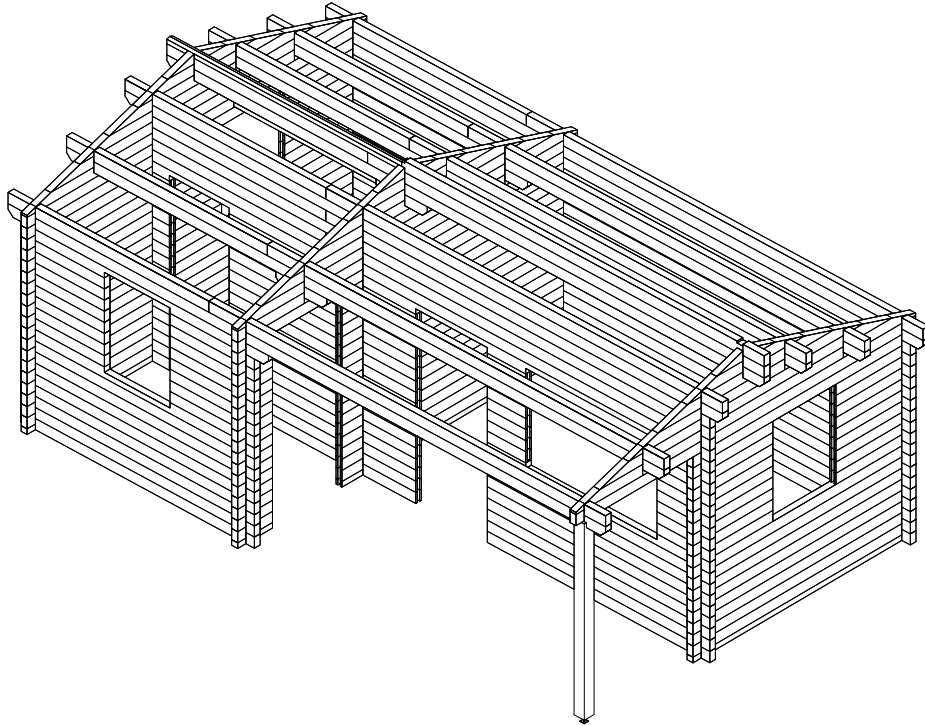

Techn. Data: Sauna Risto

Log length (W x D): 415 x 671 cm

Wall size(outside): 395 x 651 cm-Log thickness: 70 mm

415

Note: All dimensions are approximate !

Sauna Risto 70 mm / 415 x 671 cm

Foundation

Groundplan

Sauna Risto 70 mm / 415 x 671 cm - Specification

Nr.		 mm	 mm	 x	
EX01	Foundation beams		3920	3	
EX02			2370	6	
EX03			3900	10	
EX03/1			--	--	
EX101				2370	2
EX102				2370	2
EX04	Floor board		2376	36+1	
EX05			1356	22	
EX06			1185	44	
EX07	Terrace board		1430	41	
EX08	Roof board		2390	128+2	
EX09	Roofing felt		--	--	
EX10	Fascia board 		2430	4	
EX11	Gable edge board		2430	4	
EX12	Eave edging		3505	4	
EX13	Eave edging slat		3505	4	
EX14	Diamond			2	
EX15	Baseboard		ca. 39,4 m		
EX16	Threaded Rod	∅ 10	2310	5	
EX17	Post 	120 x 120	2010	1	
EX18	Nut, washer			10	
EX19	Screws 4,0 x 40			120	
EX20	Screws 5,0 x 70			40	
EX21	Screws 5,0 x 100			50	
EX22	Screws 4,0 x 50			1260	
EX23	Nails 2,5 x 70			--	
EX24	Nails 2,8 x 15			--	
EX25	Nails 1,4 x 35			100	
EX26	Ceiling board		2376	22	
EX27	Lath		2396	2	
EX28	Joist	40x120	2396	3	
EX29	Joist hanger 40 x 100 x 70			6	
EX30	Hit block	70x114			
EX31	Sauna set		2370	1	
EX32	Gutter / Rinne 		2545	1	
EX33	Adjustable postfoot			1	
EX34	Dübel	∅ 16	150	95	

Sauna Risto 70 mm / 415 x 671 cm - A; B

Sauna Risto 70 mm / 415 x 671 cm - C ; 1

Sauna Risto 70 mm / 415 x 671 cm - 2 ; 3 ; LT

LT 1

LT 2

Sauna Risto 70 mm / 415 x 671 cm

Single Door db. gl 2 st.
70 mm L
840 x 1955 mm + 12 mm