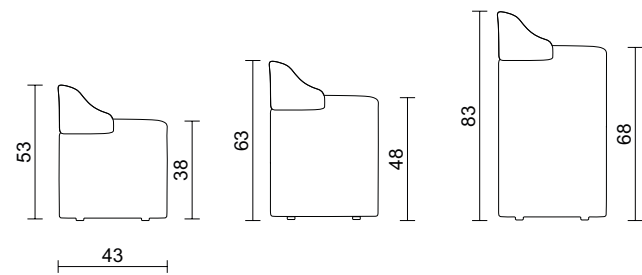

Sella

TSE600

designed by Corrado Corradi Dell'Acqua, 1961

Type: pouf trio

Materials: wood, foam, fabric

Weight: tbd

Height: Seat 38cm, 48cm, 68cm / Diameter: 43cm / Backrest: 15cm

Finishing:

Fabric

Sella

designed by Corrado Corradi Dell'Acqua
1961 / 2021

Details

Type: pouf
Materials: wood / foam / fabric

Measurements

Models

Seat height

38cm

48cm

68cm

Upholstery

VELVET

page 308

FELT
WOOL

page 309