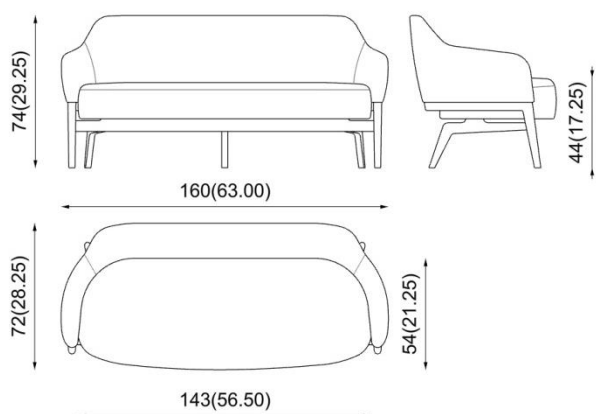

MACARON

PIAVAL

chairs and tables since 1919

product code: **111-92/1 - beech wood**

111-92/1N - walnut wood

design **Laura Silvestrini** / 2019

Description

Sofa: solid wooden structure. Padded seat and backrest.

Divano: struttura in legno massello. Schienale e seduta imbottiti.

Sofa: Gestell aus Massivholz. Sitzfläche und Rückenlehne gepolstert.

Canapé: structure en bois massif. Assise et dossier rembourrés.

Dimensions (cm / in)

Fabric need for 1 pc. > **450** (cm / h 140)
Fabric need for 1 pc. > **177,25** (in / h 55,25)

Weight for 1 pc. > **40** (kg) / **88,2** (lbs)

Volume for 1 pc. > **1,180** > 1 x box (m³)

Certifications

On request