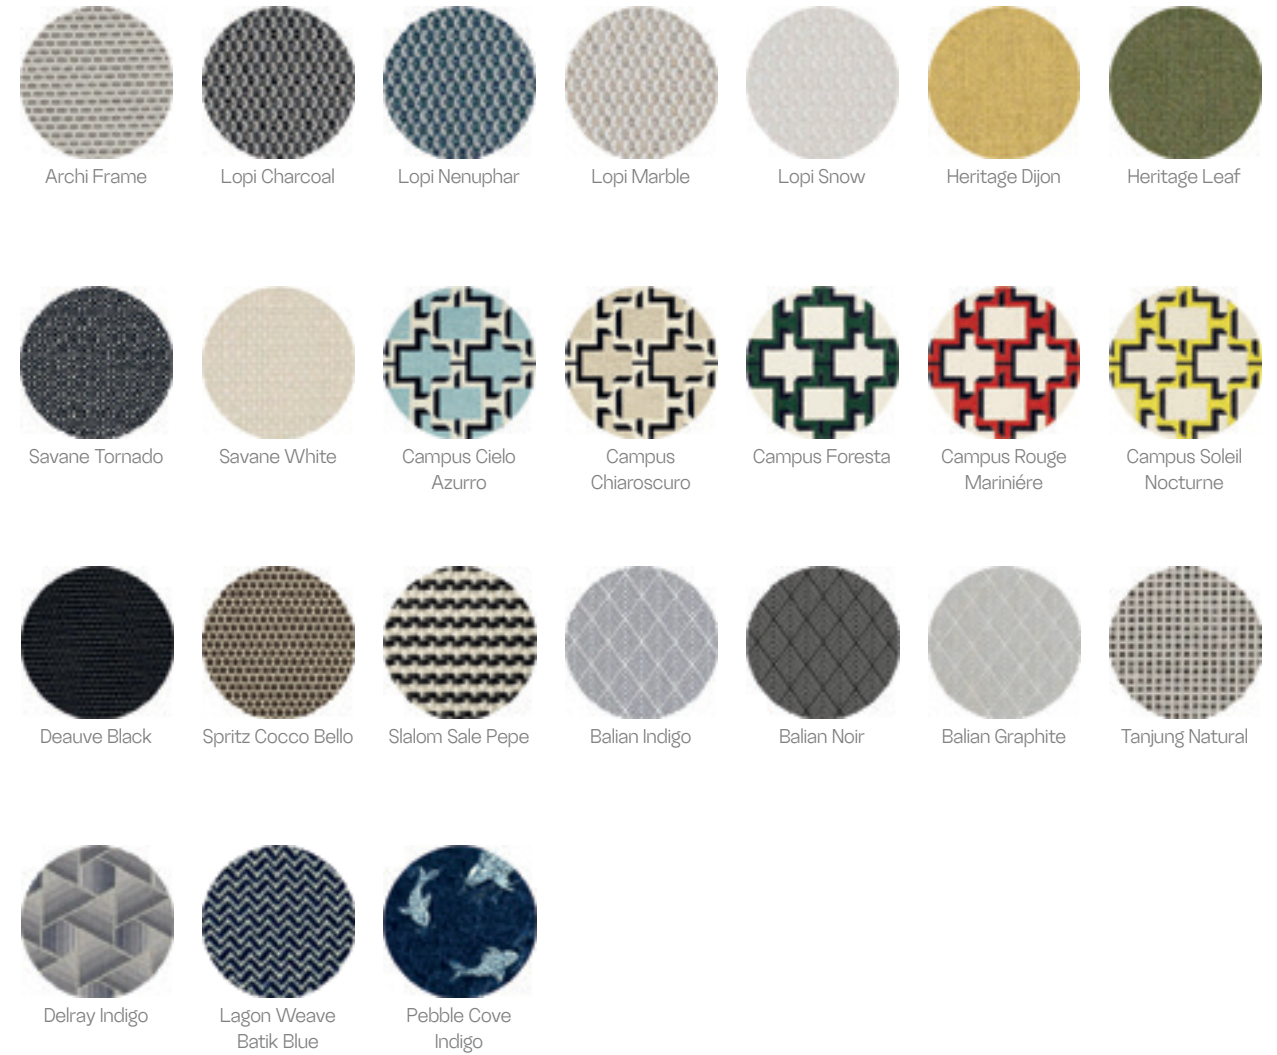

MATERIALS & FINISHES

keep up to date on our
materials & finishes

FABRICS

TECIDOS

Natural Collection

Coleção Natural

Maritime Collection

Coleção Marítima

FABRICS

TECIDOS

Signature Collection

Coleção Signature

OUTDOOR LEATHERS

PELES DE EXTERIOR

Signature Colection

Coleção Signature

OUTDOOR LEATHERS

PELES DE EXTERIOR

Natural Collection

Coleção Natural

FINISHES ACABAMENTOS

Laquers (aluminum & stainless steel)

Lacados (alumínio e aço inoxidável)

Chocolate Brown Deep Brown Dark Bronze Gold