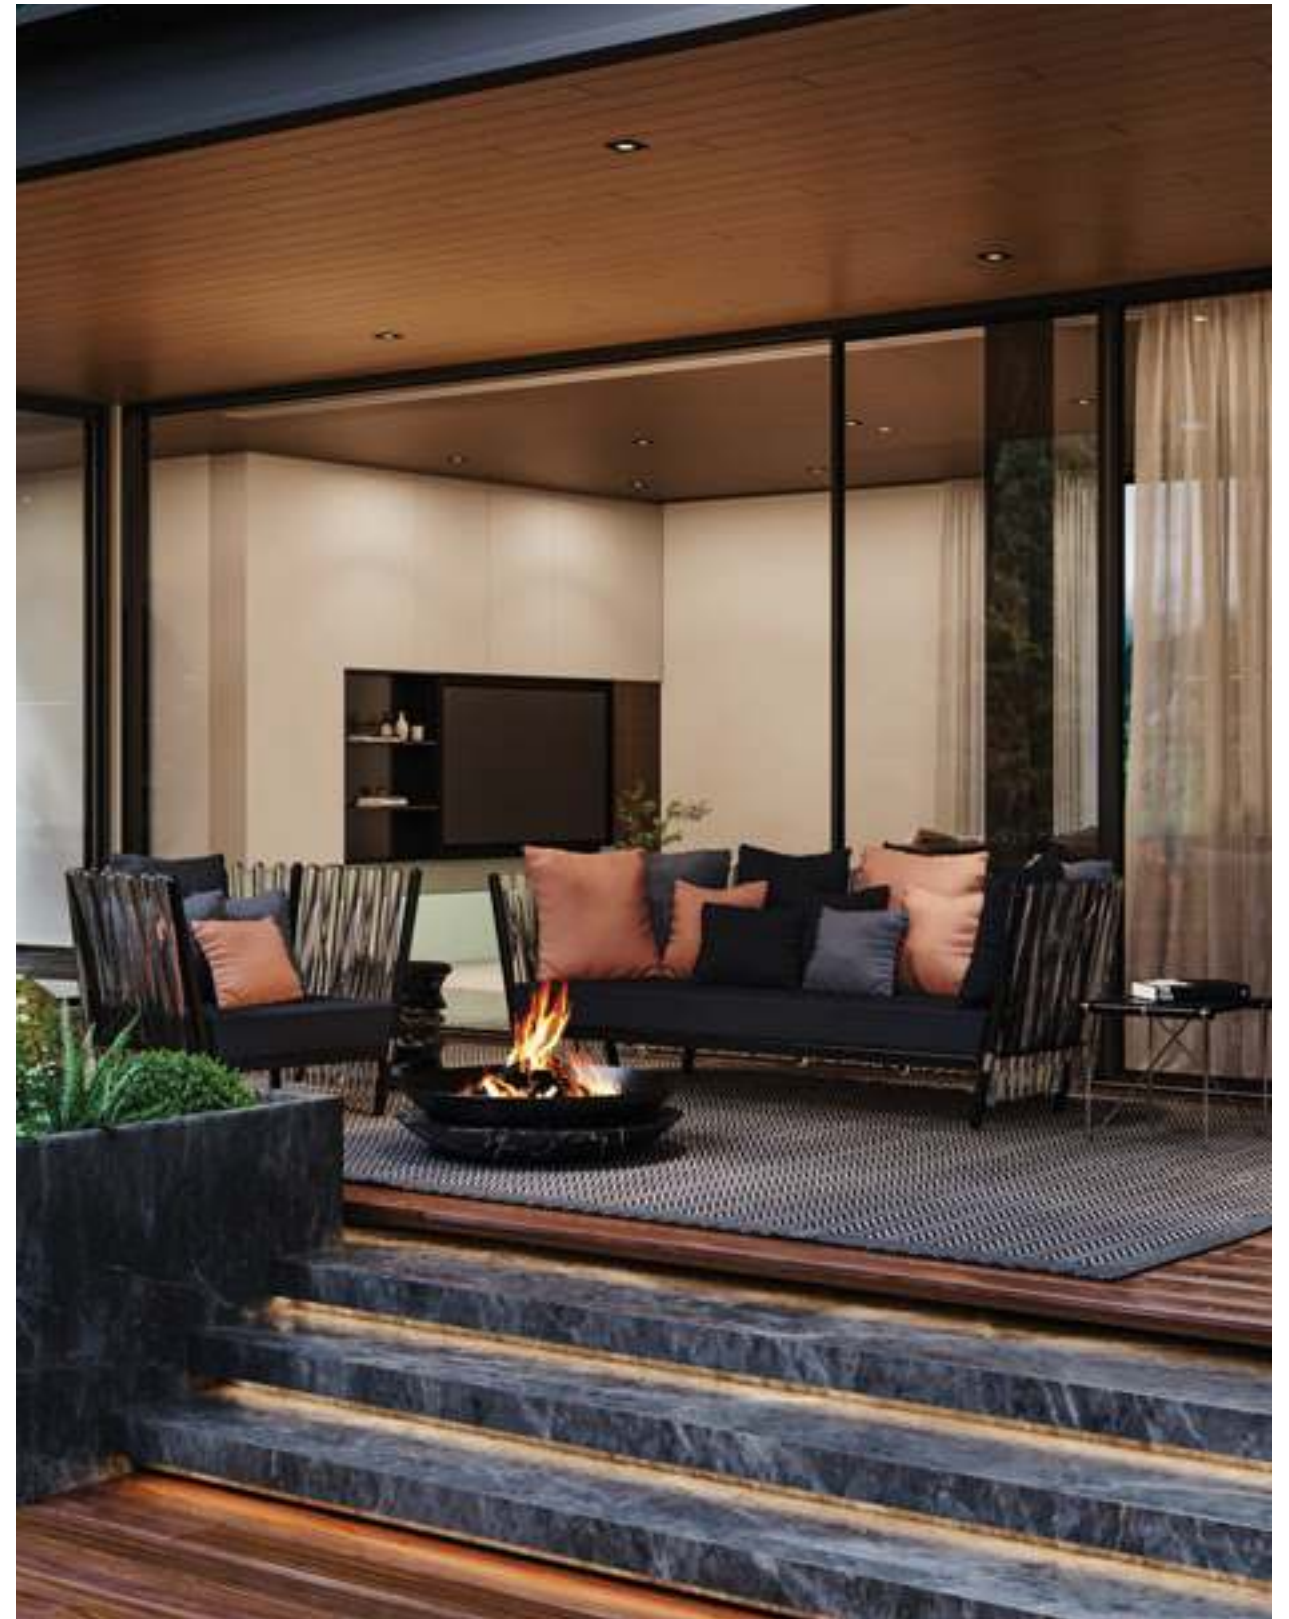

HOUDINI sofa & armchair

It is in the duality concept of sunsets and dawns that magic is conceived, and it is on the same ideology that the Houdini Collection was designed. Lights and shadows scattered by acrylic waves blend into the outdoor environment around the pieces, providing unique compositions and exclusive outdoor design furniture set.

É no conceito de dualidade entre o pôr-do-sol e o amanhecer que se concebe a magia, e é com base nessa mesma ideologia que foi concebida a coleção Houdini. Luzes e sombras espelhadas nas ondas de acrílico, misturam-se com o ambiente envolvente que Coleção Houdini promete, proporcionando composições únicas e um ambiente exterior exclusivo