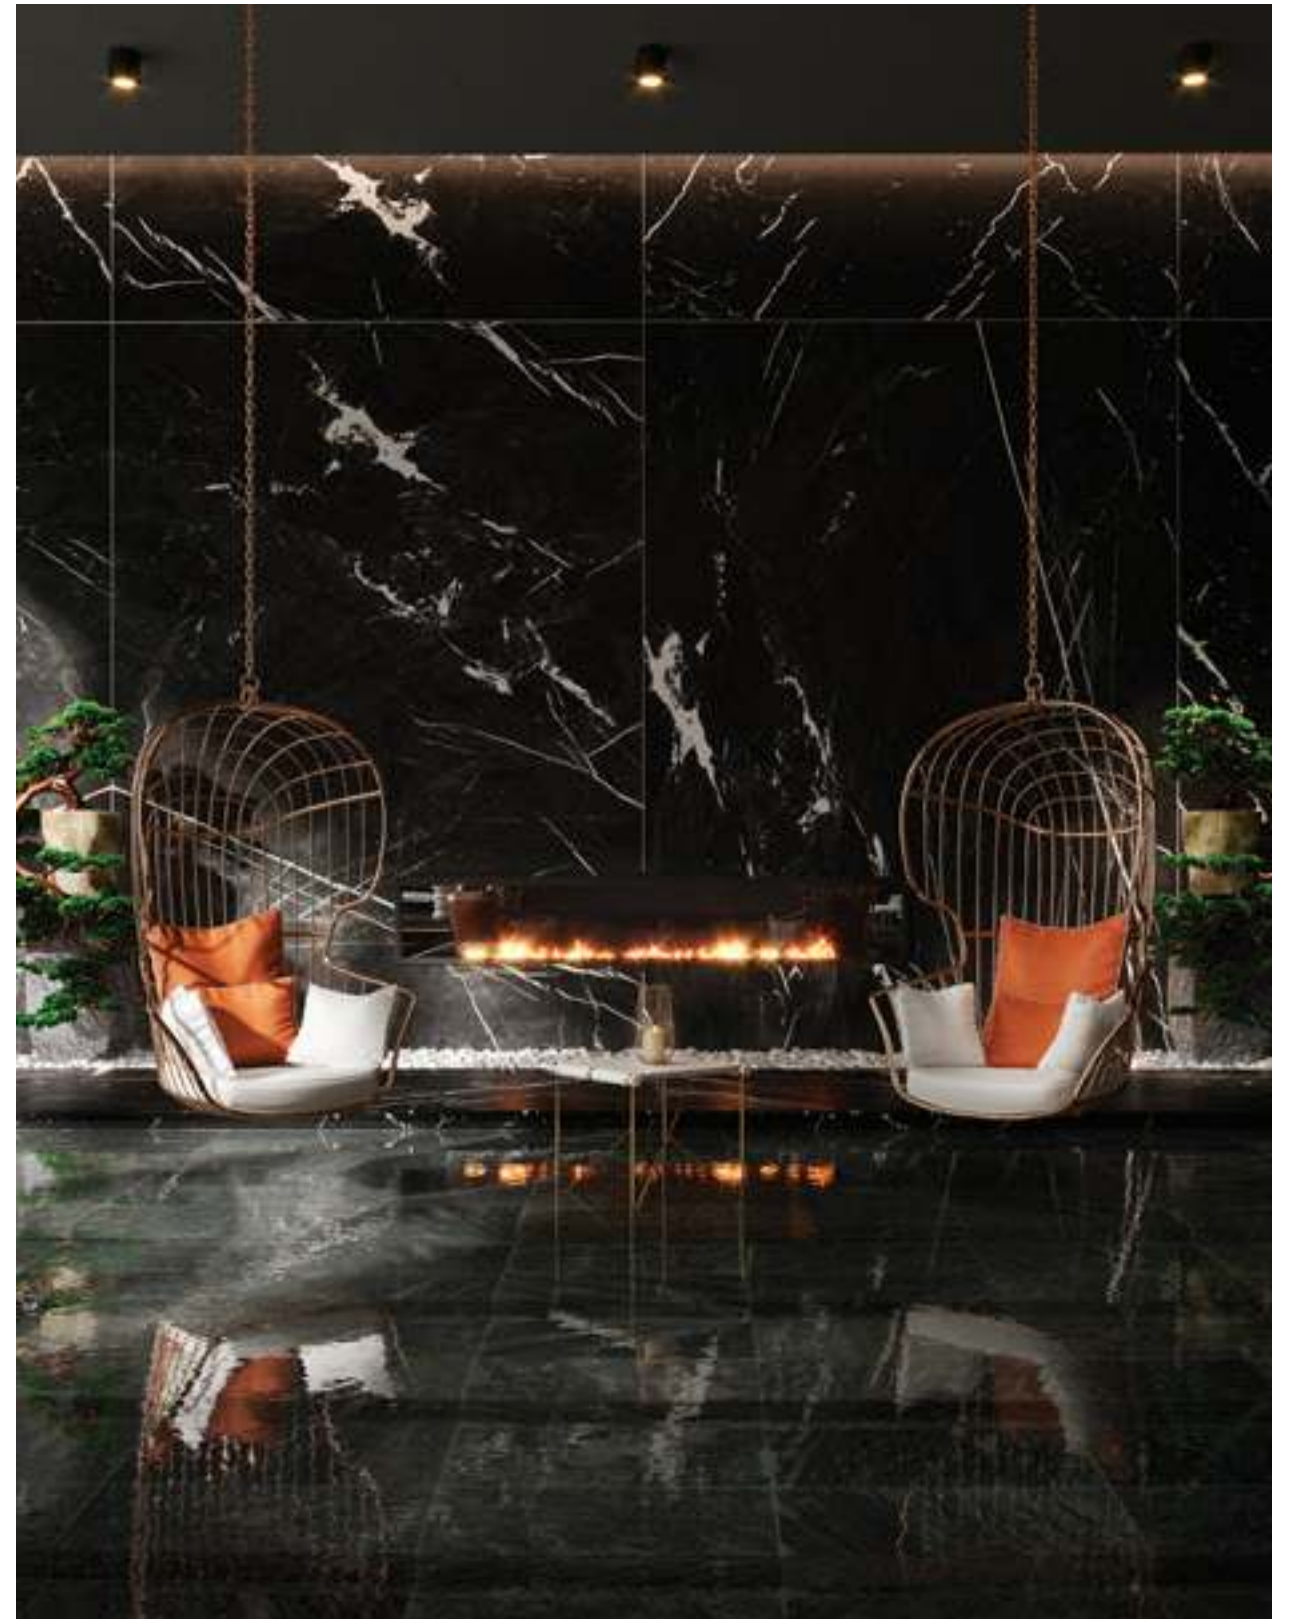

NODO hanging

Nodo Collection's attractive golden lines emphasize attention to detail and construction, seeking to add a touch of delicacy and lightness to a contemporary outdoor setting.

A Coleção NODO é desenhada por linhas metálicas atraentes, combinadas com um estofamento confortável, que direciona a atenção para o detalhe e construção. Concebida para adicionar um toque de delicadeza a uma zona de estar exterior contemporânea, com materiais de excelência, bem como luxuosos detalhes.

Opposite

Nodo Hanging Chair
Structure: Polished Copper Plated
Cushions: Lopi Snow, Z Terracotta

Noa Side Table
Structure: Polished Gold Plated
Top: Myface White