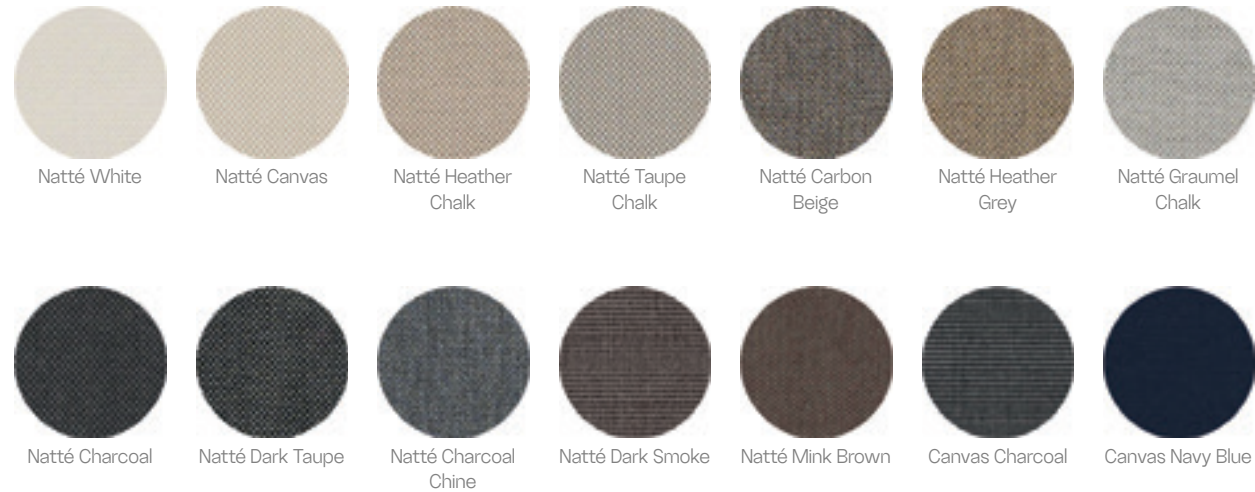

MATERIALS & FINISHES

keep up to date on our
materials & finishes

FABRICS

TECIDOS

Natural Collection

Coleção Natural

Maritime Collection

Coleção Marítima

FABRICS

TECIDOS

Signature Collection

Coleção Signature

OUTDOOR LEATHERS

PELES DE EXTERIOR

Signature Colection

Coleção Signature

OUTDOOR LEATHERS

PELES DE EXTERIOR

Natural Collection

Coleção Natural

FINISHES ACABAMENTOS

Laquers (aluminum & stainless steel)

Lacados (alumínio e aço inoxidável)

Chocolate Brown Deep Brown Dark Bronze Gold