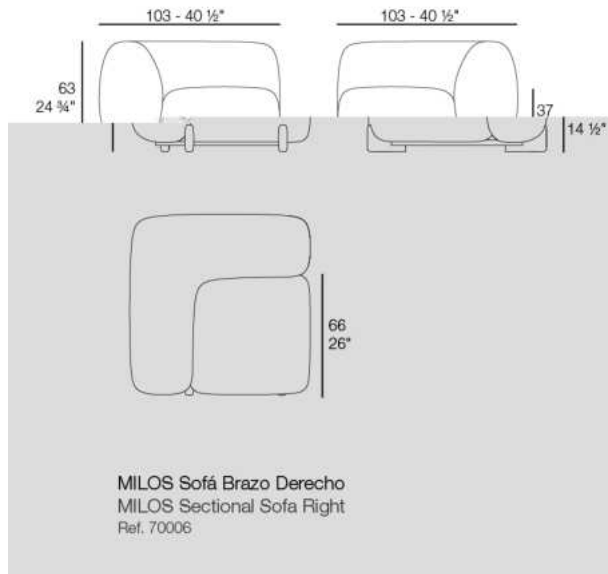

MILOS Sofá Módulo Central M
MILOS Sectional Sofa Armless M
Ref. 70004