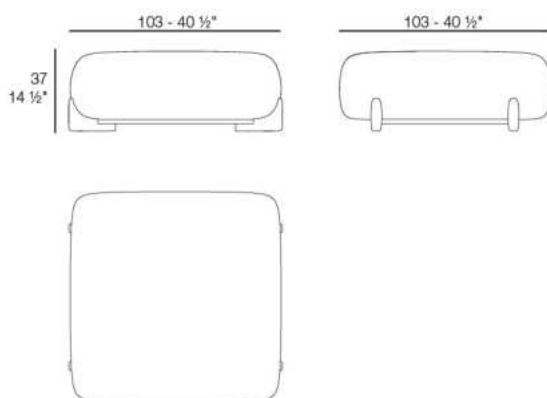

MILOS Puff M
MILOS Ottoman M
Ref. 70029