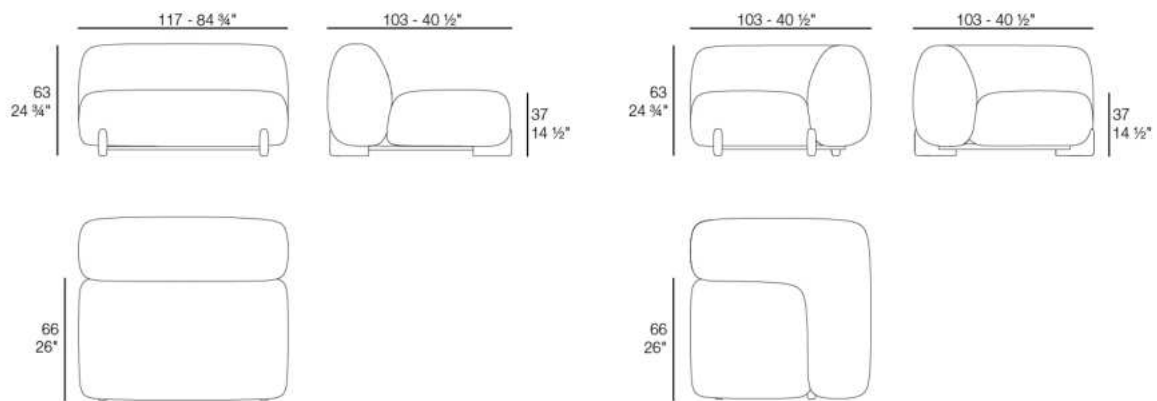

Modules

MILOS Sofá Brazo Derecho XL
MILOS Sectional Sofa Right XL
Ref. 70002

MILOS Sofá Brazo Izquierdo XL
MILOS Sectional Sofa Left XL
Ref. 70003

MILOS Sofá Módulo Central M
MILOS Sectional Sofa Armless M
Ref. 70004