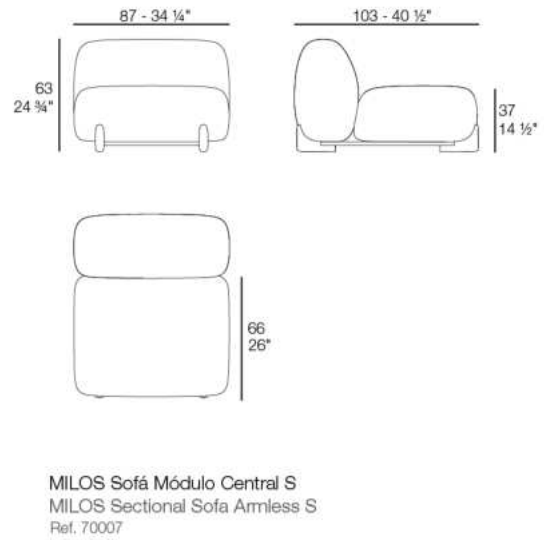

MILOS Sofá Brazo Izquierdo
MILOS Sectional Sofa Left
Ref. 70005