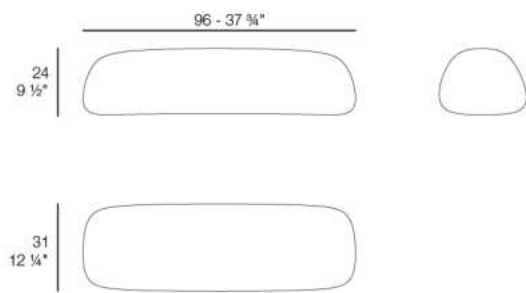

MILOS Respaldo Movable
MILOS Movable Backrest Sofa
Ref. 70014RCO