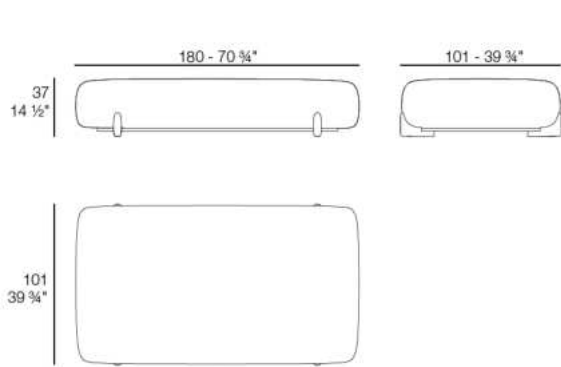

MILOS Puff XL
MILOS Puff XL
Ref. 70014