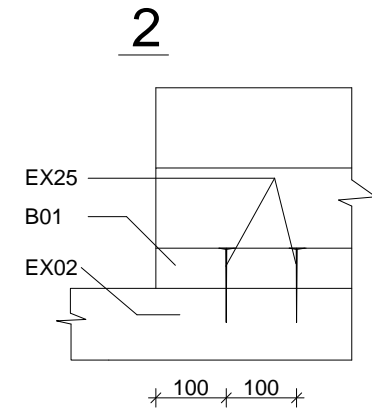

Techn. Data: Kalevi Sauna

Log length (W x D): 380 x 440 cm

Wall size(outside): 360 x 420 cm-Log thickness: 70 mm

Note: All dimensions are approximate !

Nr.	Description	Profile mm	Length mm	Quantity
EX01	Foundation beams	 60x70	3570	3
EX02			1980	16
EX101		 45x70	1980	2
EX102		 53x70	1980	2
EX04	Floor board	 28x110	2156	19+1
EX05			1070	38
EX07	Terrace board	 21x95	1305	43
EX08	Roof board	 18x110	2400	74+2
EX10	Fascia board 	 18x143	2440	4
EX11	Gable edge board	 18x90	2440	4
EX12	Eave edging		2000	4
EX13	Eave edging slat	 25x36	2000	4
EX14	Diamond			2
EX15	Baseboard		ca. 25.0 m	
EX16	Threaded Rod	Ø 10	2200	4
EX17	Post 	 120x120	1900	2
	Post 		1955	1
EX18	Handrail 	 40x120	1205	2
EX19	Handrail 		1945	1
EX20	Bottoom rail	 18x90	1104	8
EX21	Bottoom rail		1945	4
EX22	Baluster	 40x40	720	37
EX23	Nut, washer			8
EX24	Screws 4,0 x 40 		4,0 x 40	300
EX25	Screws 5,0 x 70 		5,0 x 70	80
EX26	Screws 6,0 x 140 		6,0 x 140	50
EX27	Screws 4,0 x 50 		4,0 x 50	1000
EX30	Nails 1,4 x 35 		1,4 x 35	100
EX31	Ceiling board	 18x110	1990	20
EX32	Lath	 40x40	2154	2
EX33	Joist	 40x120	2154	3
EX34	Joist hanger 40 x 100 x 70 			6
EX35	Sauna set		1990	1
EX36	Gutter / Rinne 		2155	1
EX37	Adjustable postfoot 		Ø 16	3
EX38	Hit block 	70x114		3

Nr.	Description	Profile mm	Length mm	Quantity
EX39	Door 840 x 1955 +12 mm DG / 70 mm - R			1
EX40	Door 690 x 1955 mm Pr. / 70 mm - R + LP 28 mm 1927 + 28 x 70			1
EX41	Window 765 x 990 mm Premium tempered DG / 70 mm			1
EX42	Window 765 x 990 mm Premium DG / 70 mm			1

Sauna Kalevi 70 mm / 440 x 380 cm - A

Sauna Kalevi 70 mm / 440 x 380 cm - B

Sauna Kalevi 70 mm / 440 x 380 cm - C

Sauna Kalevi 70 mm / 440 x 380 cm - 2

Sauna Kalevi 70 mm / 440 x 380 cm - 3

C-C

B-B

Sauna Kalevi 70 mm / 440 x 380 cm - A ; B

Nr.	Description	Profile mm	Length mm	Quantity
EX01	Exterior- and interior trim	 22x68	827	2
EX02	Exterior- and interior trim	 22x44	1008	4
EX03			737	2
EX04			--	--
EX05			--	--
EX06	Screws 3,5 x 50			24+2