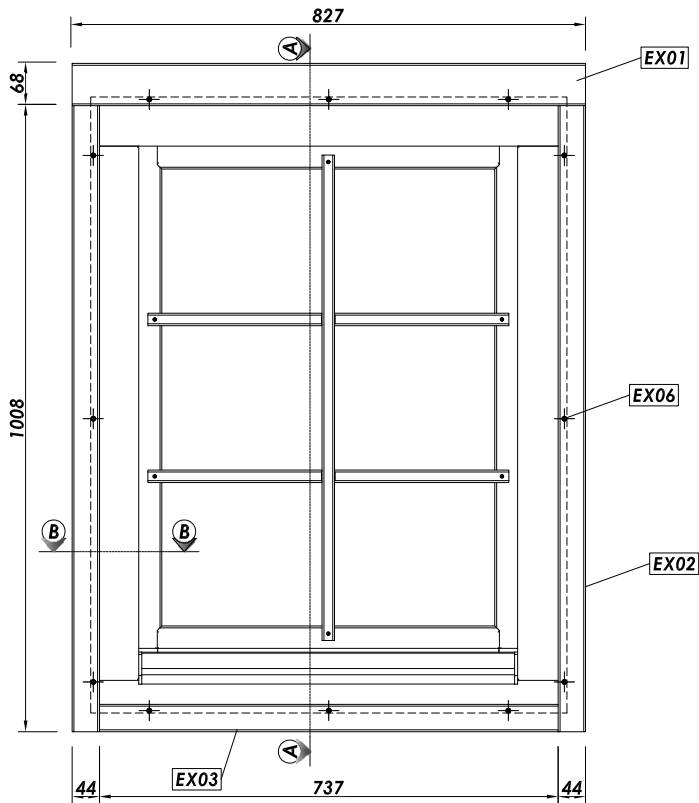

A - A

B - B

Premium Window 70mm / 765 x 990

Nr.	Description	Profile mm	Length mm	Quantity
EX01	Exterior- and interior trim	 22x68	827	2
EX02	Exterior- and interior trim	 22x44	1008	4
EX03			737	2
EX04			--	--
EX05			--	--
EX06	Screws 3,5 x 50			24+2