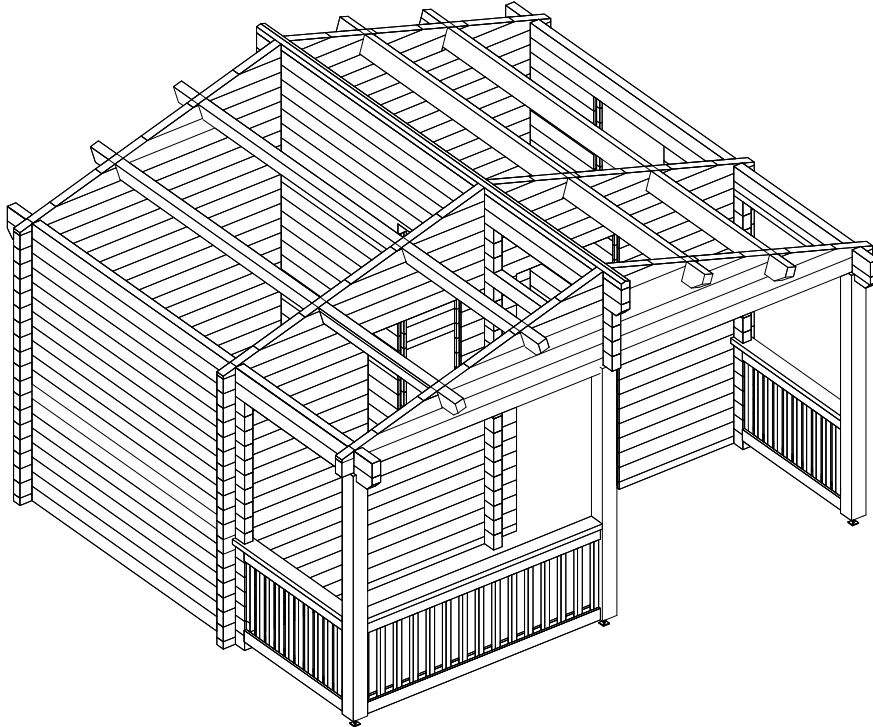

Techn. Data: Kalevi Sauna

Log length (W x D): 380 x 440 cm

Wall size(outside): 360 x 420 cm-Log thickness: 70 mm

Note: All dimensions are approximate !

Nr.	Description	Profile mm	Length mm	Quantity
EX01	Foundation beams	 60x70	3570	3
EX02			1980	16
EX101		 45x70	1980	2
EX102		 53x70	1980	2
EX04	Floor board	 28x110	2156	19+1
EX05			1070	38
EX07	Terrace board	 21x95	1305	43
EX08	Roof board	 18x110	2400	74+2
EX10	Fascia board 	 18x143	2440	4
EX11	Gable edge board	 18x90	2440	4
EX12	Eave edging		2000	4
EX13	Eave edging slat	 25x36	2000	4
EX14	Diamond			2
EX15	Baseboard		ca. 25.0 m	
EX16	Threaded Rod	Ø 10	2200	4
EX17	Post 	 120x120	1900	2
	Post 		1955	1
EX18	Handrail 	 40x120	1205	2
EX19	Handrail 		1945	1
EX20	Bottoom rail	 18x90	1104	8
EX21	Bottoom rail		1945	4
EX22	Baluster	 40x40	720	37
EX23	Nut, washer			8
EX24	Screws 4,0 x 40 		4,0 x 40	300
EX25	Screws 5,0 x 70 		5,0 x 70	80
EX26	Screws 6,0 x 140 		6,0 x 140	50
EX27	Screws 4,0 x 50 		4,0 x 50	1000
EX30	Nails 1,4 x 35 		1,4 x 35	100
EX31	Ceiling board	 18x110	1990	20
EX32	Lath	 40x40	2154	2
EX33	Joist	 40x120	2154	3
EX34	Joist hanger 40 x 100 x 70 			6
EX35	Sauna set		1990	1
EX36	Gutter / Rinne 		2155	1
EX37	Adjustable postfoot 		Ø 16	3
EX38	Hit block 	70x114		3

Nr.	Description	Profile mm	Length mm	Quantity
EX39	Door 840 x 1955 +12 mm DG / 70 mm - R			1
EX40	Door 690 x 1955 mm Pr. / 70 mm - R + LP 28 mm 1927 + 28 x 70			1
EX41	Window 765 x 990 mm Premium tempered DG / 70 mm			1
EX42	Window 765 x 990 mm Premium DG / 70 mm			1

Sauna Kalevi 70 mm / 440 x 380 cm - A

Sauna Kalevi 70 mm / 440 x 380 cm - B

Sauna Kalevi 70 mm / 440 x 380 cm - C

Sauna Kalevi 70 mm / 440 x 380 cm - 2

Sauna Kalevi 70 mm / 440 x 380 cm - 3

C-C

B-B

Sauna Kalevi 70 mm / 440 x 380 cm - A ; B