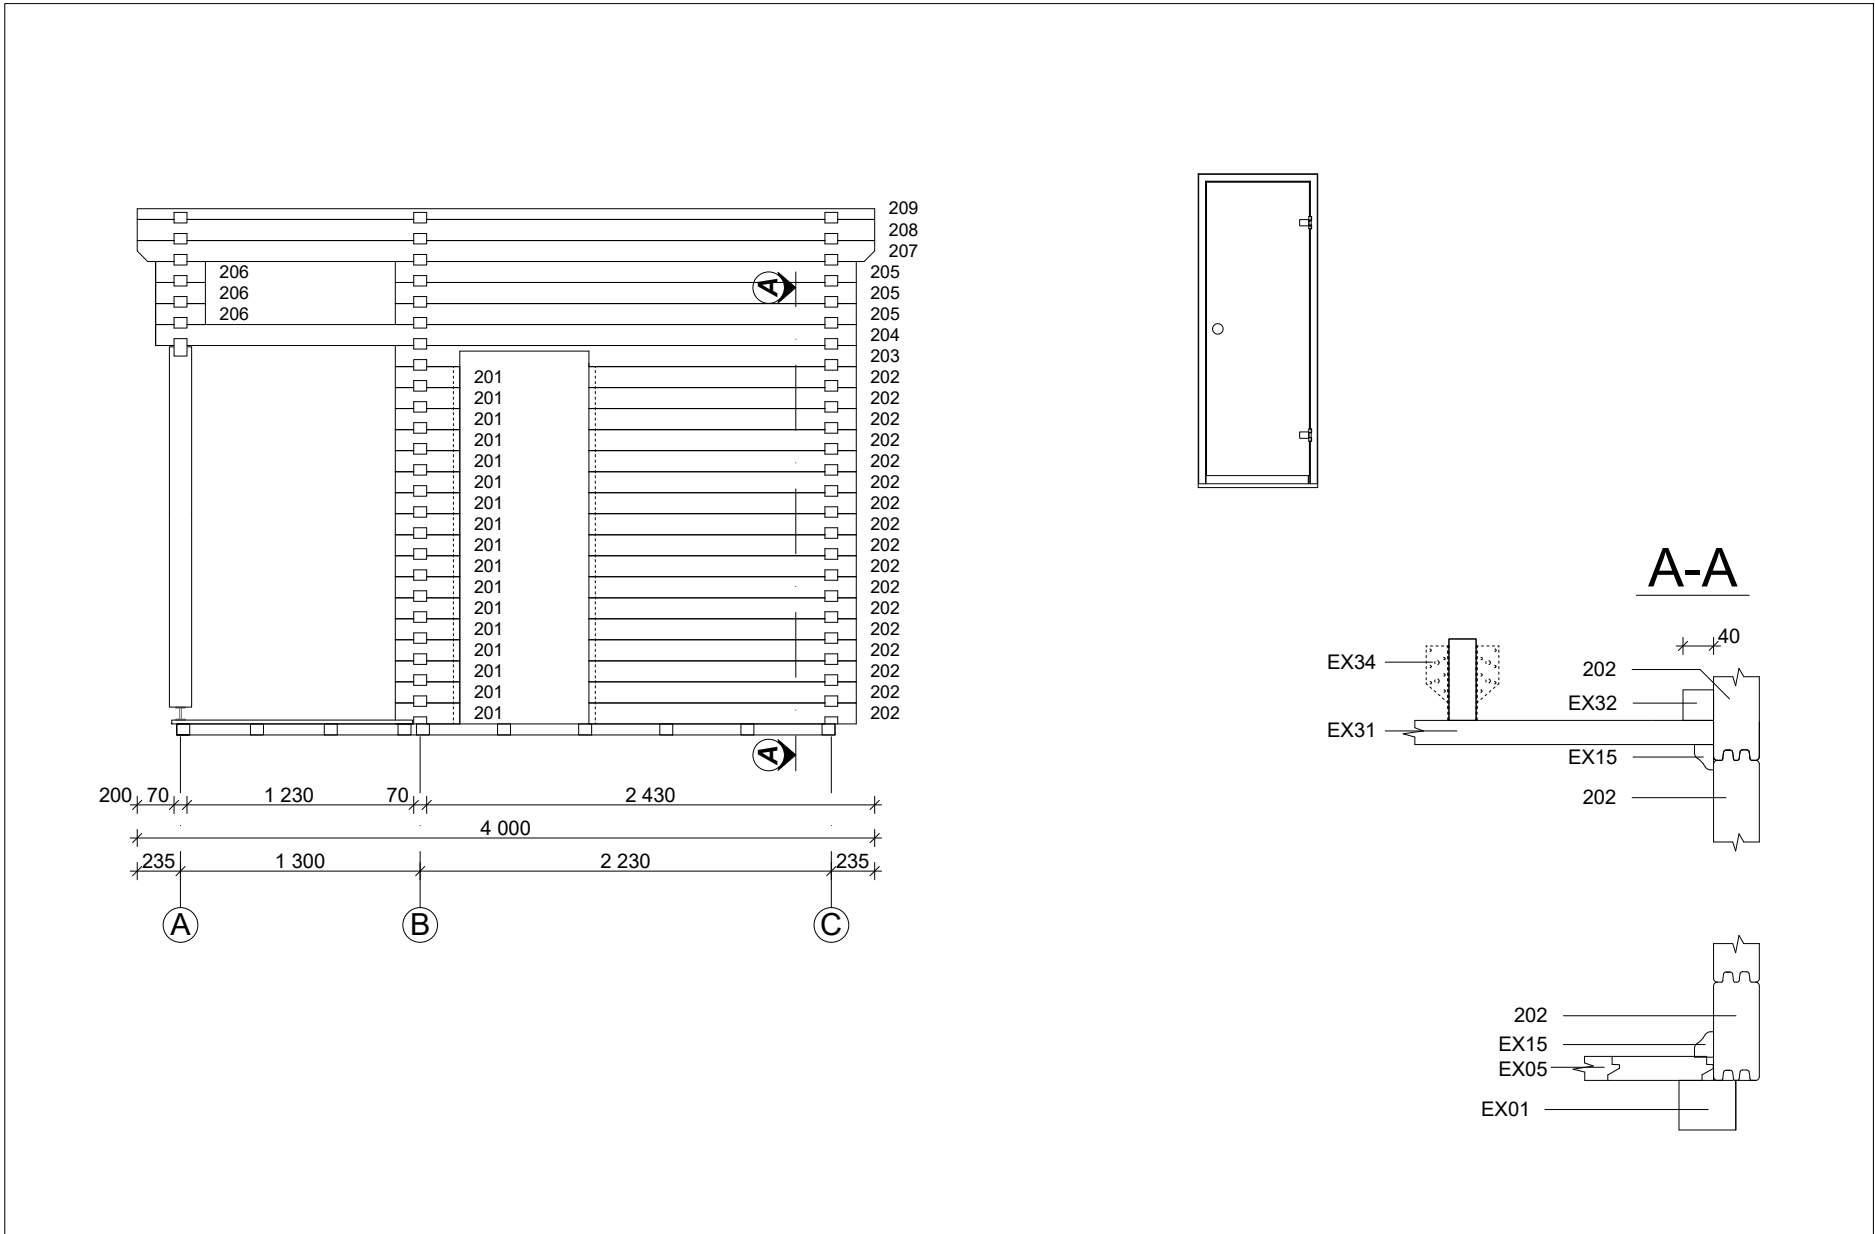

Techn. Data: Kalevi Sauna

Log length (W x D): 380 x 440 cm

Wall size(outside): 360 x 420 cm-Log thickness: 70 mm

Note: All dimensions are approximate !

Nr.	Description	Profile mm	Length mm	Quantity
EX01	Foundation beams	 60x70	3570	3
EX02			1980	16
EX101		 45x70	1980	2
EX102		 53x70	1980	2
EX04	Floor board	 28x110	2156	19+1
EX05			1070	38
EX07	Terrace board	 21x95	1305	43
EX08	Roof board	 18x110	2400	74+2
EX10	Fascia board 	 18x143	2440	4
EX11	Gable edge board	 18x90	2440	4
EX12	Eave edging		2000	4
EX13	Eave edging slat	 25x36	2000	4
EX14	Diamond			2
EX15	Baseboard		ca. 25.0 m	
EX16	Threaded Rod	Ø 10	2200	4
EX17	Post 	 120x120	1900	2
	Post 		1955	1
EX18	Handrail 	 40x120	1205	2
EX19	Handrail 		1945	1
EX20	Bottoom rail	 18x90	1104	8
EX21	Bottoom rail		1945	4
EX22	Baluster	 40x40	720	37
EX23	Nut, washer			8
EX24	Screws 4,0 x 40 		4,0 x 40	300
EX25	Screws 5,0 x 70 		5,0 x 70	80
EX26	Screws 6,0 x 140 		6,0 x 140	50
EX27	Screws 4,0 x 50 		4,0 x 50	1000
EX30	Nails 1,4 x 35 		1,4 x 35	100
EX31	Ceiling board	 18x110	1990	20
EX32	Lath	 40x40	2154	2
EX33	Joist	 40x120	2154	3
EX34	Joist hanger 40 x 100 x 70 			6
EX35	Sauna set		1990	1
EX36	Gutter / Rinne 		2155	1
EX37	Adjustable postfoot 		Ø 16	3
EX38	Hit block 	70x114		3

Nr.	Description	Profile mm	Length mm	Quantity
EX39	Door 840 x 1955 +12 mm DG / 70 mm - R			1
EX40	Door 690 x 1955 mm Pr. / 70 mm - R + LP 28 mm 1927 + 28 x 70			1
EX41	Window 765 x 990 mm Premium tempered DG / 70 mm			1
EX42	Window 765 x 990 mm Premium DG / 70 mm			1

Sauna Kalevi 70 mm / 440 x 380 cm - A

Sauna Kalevi 70 mm / 440 x 380 cm - B

Sauna Kalevi 70 mm / 440 x 380 cm - C

Sauna Kalevi 70 mm / 440 x 380 cm - 2

Sauna Kalevi 70 mm / 440 x 380 cm - 3

C-C

B-B

Sauna Kalevi 70 mm / 440 x 380 cm - A ; B

Nr.	Description	Profile mm	Length mm	Quantity
EX01	Exterior- and interior trim	 22x68	827	2
EX02	Exterior- and interior trim	 22x44	1008	4
EX03			737	2
EX04			--	--
EX05			--	--
EX06	Screws 3,5 x 50			24+2