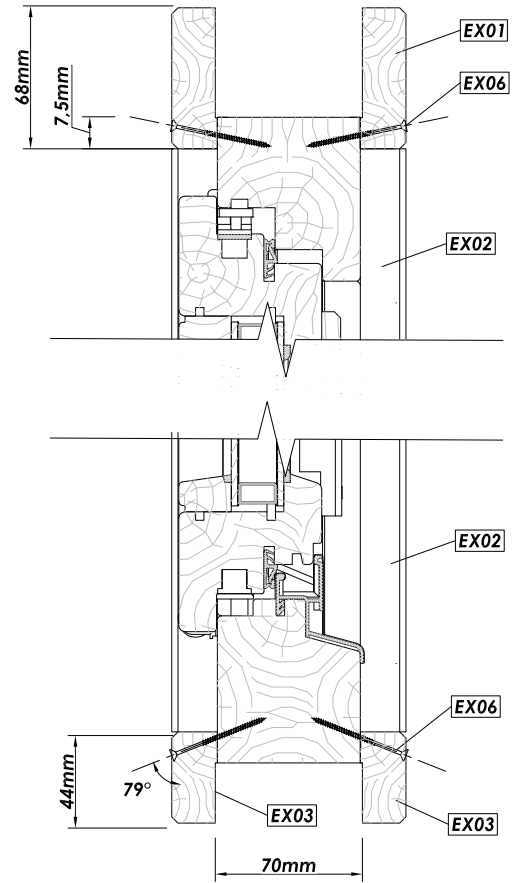

A - A

B - B

Premium Window 70mm / 765 x 990

Nr.	Description	Profile mm	Length mm	Quantity
EX01	Exterior- and interior trim	 22x68	827	2
EX02	Exterior- and interior trim	 22x44	1008	4
EX03			737	2
EX04			--	--
EX05			--	--
EX06	Screws 3,5 x 50			24+2