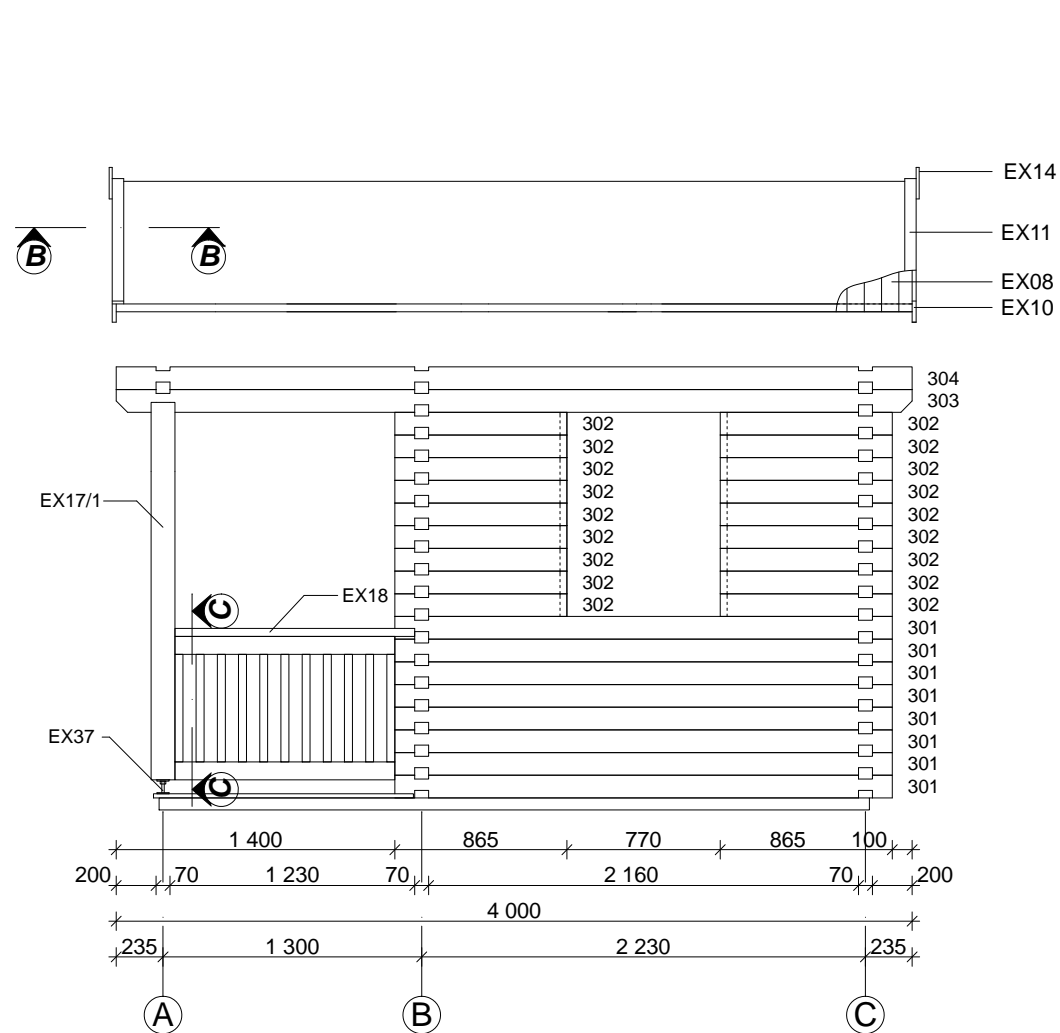

Techn. Data: Kalevi Sauna

Log length (W x D): 380 x 440 cm

Wall size(outside): 360 x 420 cm-Log thickness: 70 mm

Note: All dimensions are approximate !

Nr.	Description	Profile mm	Length mm	Quantity
EX01	Foundation beams	 60x70	3570	3
EX02			1980	16
EX101		 45x70	1980	2
EX102		 53x70	1980	2
EX04	Floor board	 28x110	2156	19+1
EX05			1070	38
EX07	Terrace board	 21x95	1305	43
EX08	Roof board	 18x110	2400	74+2
EX10	Fascia board 	 18x143	2440	4
EX11	Gable edge board	 18x90	2440	4
EX12	Eave edging		2000	4
EX13	Eave edging slat	 25x36	2000	4
EX14	Diamond			2
EX15	Baseboard		ca. 25.0 m	
EX16	Threaded Rod	Ø 10	2200	4
EX17	Post 	 120x120	1900	2
	Post 		1955	1
EX18	Handrail 	 40x120	1205	2
EX19	Handrail 		1945	1
EX20	Bottoom rail	 18x90	1104	8
EX21	Bottoom rail		1945	4
EX22	Baluster	 40x40	720	37
EX23	Nut, washer			8
EX24	Screws 4,0 x 40 		4,0 x 40	300
EX25	Screws 5,0 x 70 		5,0 x 70	80
EX26	Screws 6,0 x 140 		6,0 x 140	50
EX27	Screws 4,0 x 50 		4,0 x 50	1000
EX30	Nails 1,4 x 35 		1,4 x 35	100
EX31	Ceiling board	 18x110	1990	20
EX32	Lath	 40x40	2154	2
EX33	Joist	 40x120	2154	3
EX34	Joist hanger 40 x 100 x 70 			6
EX35	Sauna set		1990	1
EX36	Gutter / Rinne 		2155	1
EX37	Adjustable postfoot 		Ø 16	3
EX38	Hit block 	70x114		3

Nr.	Description	Profile mm	Length mm	Quantity
EX39	Door 840 x 1955 +12 mm DG / 70 mm - R			1
EX40	Door 690 x 1955 mm Pr. / 70 mm - R + LP 28 mm 1927 + 28 x 70			1
EX41	Window 765 x 990 mm Premium tempered DG / 70 mm			1
EX42	Window 765 x 990 mm Premium DG / 70 mm			1

Sauna Kalevi 70 mm / 440 x 380 cm - A

Sauna Kalevi 70 mm / 440 x 380 cm - B

Sauna Kalevi 70 mm / 440 x 380 cm - C

Sauna Kalevi 70 mm / 440 x 380 cm - 2

Sauna Kalevi 70 mm / 440 x 380 cm - 3

C-C

B-B

Sauna Kalevi 70 mm / 440 x 380 cm - A ; B

Nr.	Description	Profile mm	Length mm	Quantity
EX01	Exterior- and interior trim	 22x68	827	2
EX02	Exterior- and interior trim	 22x44	1008	4
EX03			737	2
EX04			--	--
EX05			--	--
EX06	Screws 3,5 x 50			24+2