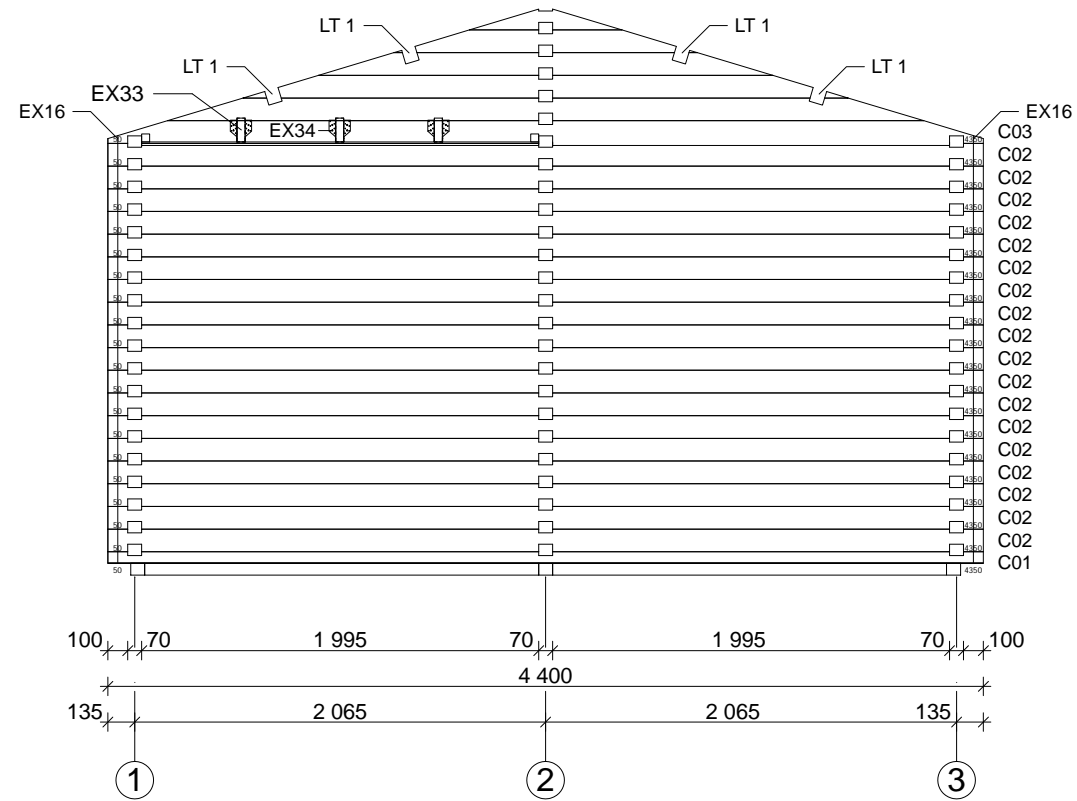

Techn. Data: Kalevi Sauna

Log length (W x D): 380 x 440 cm

Wall size(outside): 360 x 420 cm-Log thickness: 70 mm

Note: All dimensions are approximate !

Nr.	Description	Profile mm	Length mm	Quantity
EX01	Foundation beams	 60x70	3570	3
EX02			1980	16
EX101		 45x70	1980	2
EX102		 53x70	1980	2
EX04	Floor board	 28x110	2156	19+1
EX05			1070	38
EX07	Terrace board	 21x95	1305	43
EX08	Roof board	 18x110	2400	74+2
EX10	Fascia board 	 18x143	2440	4
EX11	Gable edge board	 18x90	2440	4
EX12	Eave edging		2000	4
EX13	Eave edging slat	 25x36	2000	4
EX14	Diamond			2
EX15	Baseboard		ca. 25.0 m	
EX16	Threaded Rod	Ø 10	2200	4
EX17	Post 	 120x120	1900	2
	Post 		1955	1
EX18	Handrail 	 40x120	1205	2
EX19	Handrail 		1945	1
EX20	Bottoom rail	 18x90	1104	8
EX21	Bottoom rail		1945	4
EX22	Baluster	 40x40	720	37
EX23	Nut, washer			8
EX24	Screws 4,0 x 40 		4,0 x 40	300
EX25	Screws 5,0 x 70 		5,0 x 70	80
EX26	Screws 6,0 x 140 		6,0 x 140	50
EX27	Screws 4,0 x 50 		4,0 x 50	1000
EX30	Nails 1,4 x 35 		1,4 x 35	100
EX31	Ceiling board	 18x110	1990	20
EX32	Lath	 40x40	2154	2
EX33	Joist	 40x120	2154	3
EX34	Joist hanger 40 x 100 x 70 			6
EX35	Sauna set		1990	1
EX36	Gutter / Rinne 		2155	1
EX37	Adjustable postfoot 		Ø 16	3
EX38	Hit block 	70x114		3

Nr.	Description	Profile mm	Length mm	Quantity
EX39	Door 840 x 1955 +12 mm DG / 70 mm - R			1
EX40	Door 690 x 1955 mm Pr. / 70 mm - R + LP 28 mm 1927 + 28 x 70			1
EX41	Window 765 x 990 mm Premium tempered DG / 70 mm			1
EX42	Window 765 x 990 mm Premium DG / 70 mm			1

Sauna Kalevi 70 mm / 440 x 380 cm - A

Sauna Kalevi 70 mm / 440 x 380 cm - B

Sauna Kalevi 70 mm / 440 x 380 cm - C

Sauna Kalevi 70 mm / 440 x 380 cm - 2

Sauna Kalevi 70 mm / 440 x 380 cm - 3

C-C

B-B

Sauna Kalevi 70 mm / 440 x 380 cm - A ; B

Nr.	Description	Profile mm	Length mm	Quantity
EX01	Exterior- and interior trim	 22x68	827	2
EX02	Exterior- and interior trim	 22x44	1008	4
EX03			737	2
EX04			--	--
EX05			--	--
EX06	Screws 3,5 x 50			24+2