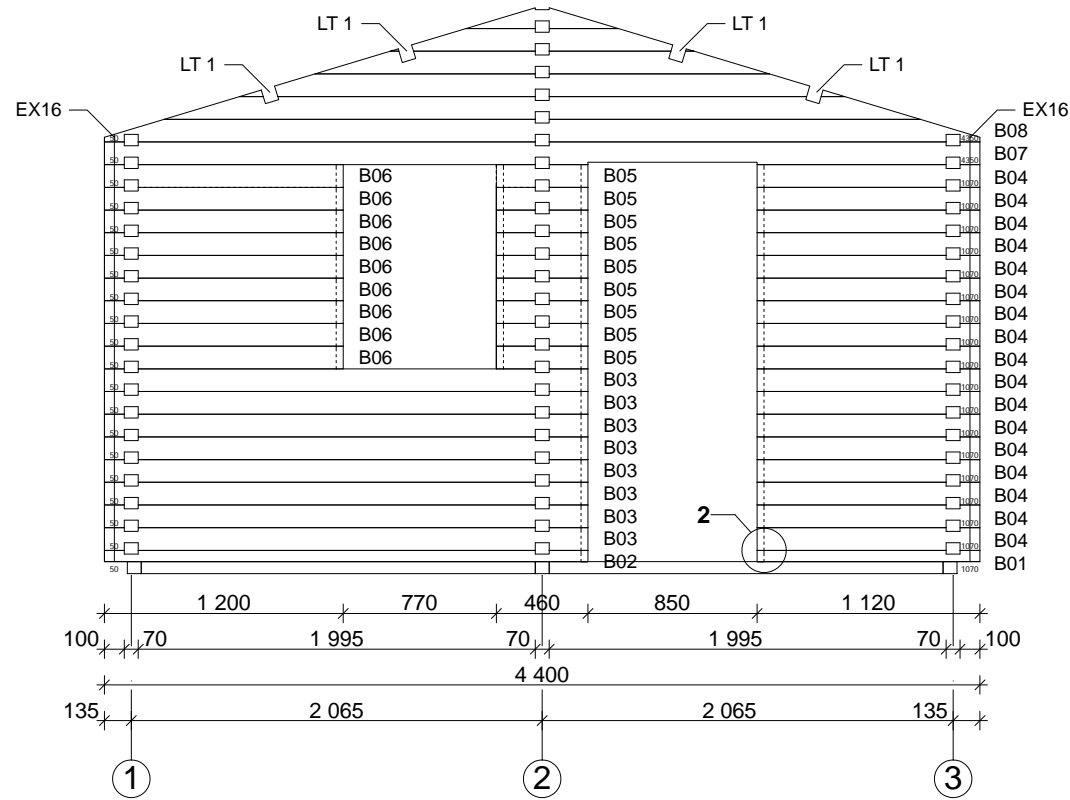

Techn. Data: Kalevi Sauna

Log length (W x D): 380 x 440 cm

Wall size(outside): 360 x 420 cm-Log thickness: 70 mm

Note: All dimensions are approximate !

Nr.	Description	Profile mm	Length mm	Quantity
EX01	Foundation beams	 60x70	3570	3
EX02			1980	16
EX101		 45x70	1980	2
EX102		 53x70	1980	2
EX04	Floor board	 28x110	2156	19+1
EX05			1070	38
EX07	Terrace board	 21x95	1305	43
EX08	Roof board	 18x110	2400	74+2
EX10	Fascia board 	 18x143	2440	4
EX11	Gable edge board	 18x90	2440	4
EX12	Eave edging		2000	4
EX13	Eave edging slat	 25x36	2000	4
EX14	Diamond			2
EX15	Baseboard		ca. 25.0 m	
EX16	Threaded Rod	Ø 10	2200	4
EX17	Post 	 120x120	1900	2
	Post 		1955	1
EX18	Handrail 	 40x120	1205	2
EX19	Handrail 		1945	1
EX20	Bottoom rail	 18x90	1104	8
EX21	Bottoom rail		1945	4
EX22	Baluster	 40x40	720	37
EX23	Nut, washer			8
EX24	Screws 4,0 x 40 		4,0 x 40	300
EX25	Screws 5,0 x 70 		5,0 x 70	80
EX26	Screws 6,0 x 140 		6,0 x 140	50
EX27	Screws 4,0 x 50 		4,0 x 50	1000
EX30	Nails 1,4 x 35 		1,4 x 35	100
EX31	Ceiling board	 18x110	1990	20
EX32	Lath	 40x40	2154	2
EX33	Joist	 40x120	2154	3
EX34	Joist hanger 40 x 100 x 70 			6
EX35	Sauna set		1990	1
EX36	Gutter / Rinne 		2155	1
EX37	Adjustable postfoot 		Ø 16	3
EX38	Hit block 	70x114		3

Nr.	Description	Profile mm	Length mm	Quantity
EX39	Door 840 x 1955 +12 mm DG / 70 mm - R			1
EX40	Door 690 x 1955 mm Pr. / 70 mm - R + LP 28 mm 1927 + 28 x 70			1
EX41	Window 765 x 990 mm Premium tempered DG / 70 mm			1
EX42	Window 765 x 990 mm Premium DG / 70 mm			1

Sauna Kalevi 70 mm / 440 x 380 cm - A

Sauna Kalevi 70 mm / 440 x 380 cm - B

Sauna Kalevi 70 mm / 440 x 380 cm - C

Sauna Kalevi 70 mm / 440 x 380 cm - 2

Sauna Kalevi 70 mm / 440 x 380 cm - 3

C-C

B-B

Sauna Kalevi 70 mm / 440 x 380 cm - A ; B

Nr.	Description	Profile mm	Length mm	Quantity
EX01	Exterior- and interior trim	 22x68	827	2
EX02	Exterior- and interior trim	 22x44	1008	4
EX03			737	2
EX04			--	--
EX05			--	--
EX06	Screws 3,5 x 50			24+2