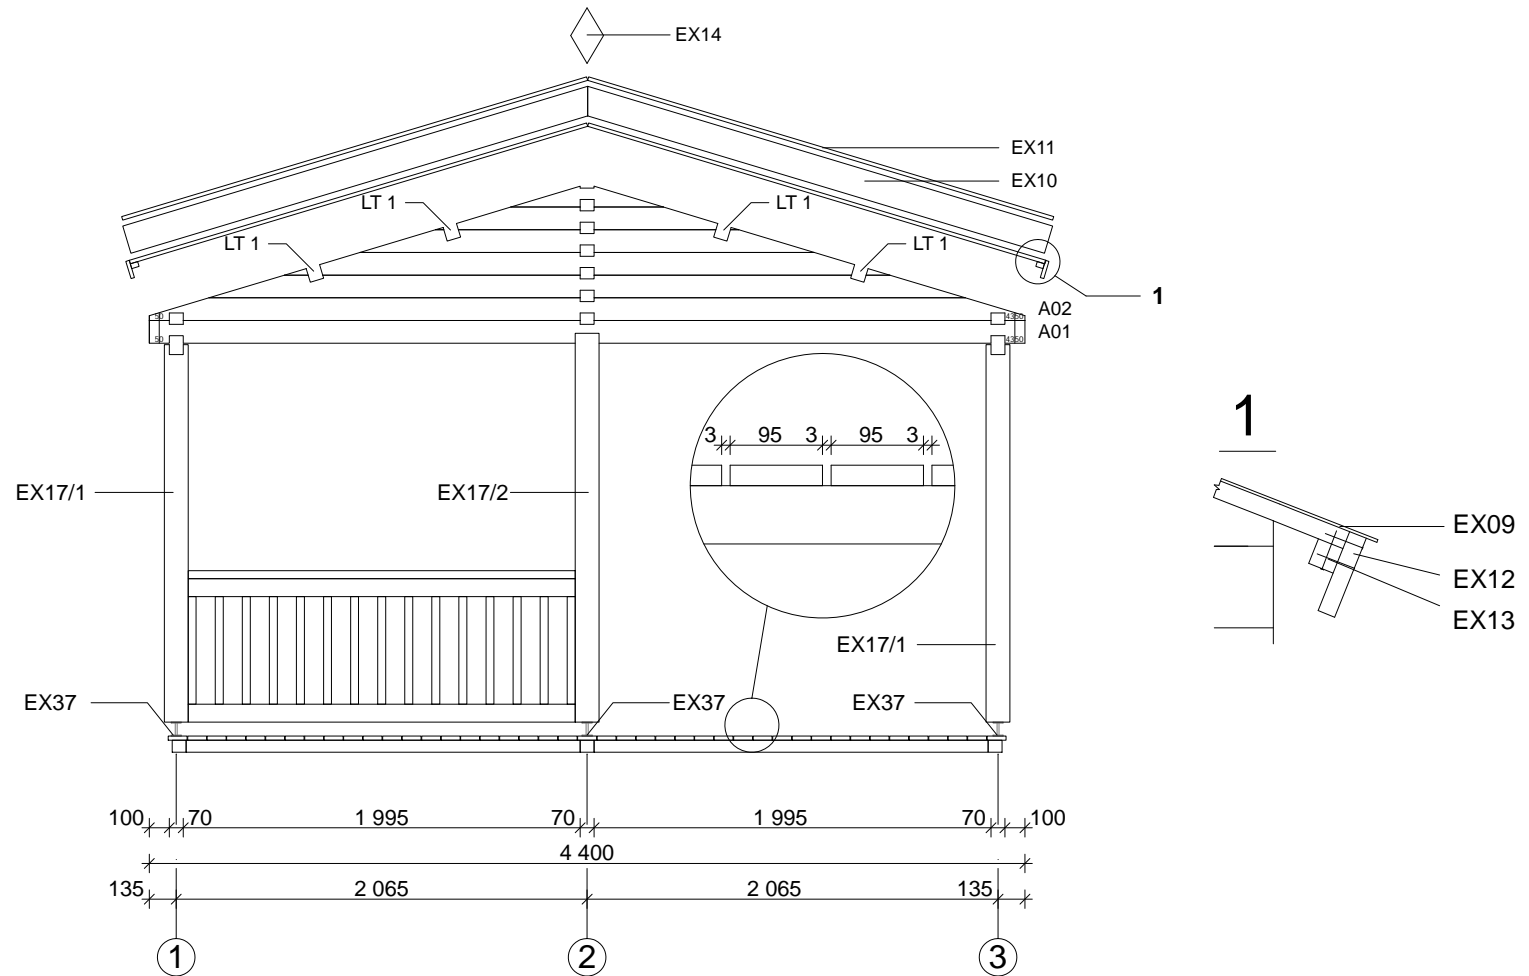

Techn. Data: Kalevi Sauna

Log length (W x D): 380 x 440 cm

Wall size(outside): 360 x 420 cm-Log thickness: 70 mm

Note: All dimensions are approximate !

Nr.	Description	Profile mm	Length mm	Quantity
EX01	Foundation beams	 60x70	3570	3
EX02			1980	16
EX101		 45x70	1980	2
EX102		 53x70	1980	2
EX04	Floor board	 28x110	2156	19+1
EX05			1070	38
EX07	Terrace board	 21x95	1305	43
EX08	Roof board	 18x110	2400	74+2
EX10	Fascia board 	 18x143	2440	4
EX11	Gable edge board	 18x90	2440	4
EX12	Eave edging		2000	4
EX13	Eave edging slat	 25x36	2000	4
EX14	Diamond			2
EX15	Baseboard		ca. 25.0 m	
EX16	Threaded Rod	Ø 10	2200	4
EX17	Post 	 120x120	1900	2
	Post 		1955	1
EX18	Handrail 	 40x120	1205	2
EX19	Handrail 		1945	1
EX20	Bottoom rail	 18x90	1104	8
EX21	Bottoom rail		1945	4
EX22	Baluster	 40x40	720	37
EX23	Nut, washer			8
EX24	Screws 4,0 x 40 		4,0 x 40	300
EX25	Screws 5,0 x 70 		5,0 x 70	80
EX26	Screws 6,0 x 140 		6,0 x 140	50
EX27	Screws 4,0 x 50 		4,0 x 50	1000
EX30	Nails 1,4 x 35 		1,4 x 35	100
EX31	Ceiling board	 18x110	1990	20
EX32	Lath	 40x40	2154	2
EX33	Joist	 40x120	2154	3
EX34	Joist hanger 40 x 100 x 70 			6
EX35	Sauna set		1990	1
EX36	Gutter / Rinne 		2155	1
EX37	Adjustable postfoot 		Ø 16	3
EX38	Hit block 	70x114		3

Nr.	Description	Profile mm	Length mm	Quantity
EX39	Door 840 x 1955 +12 mm DG / 70 mm - R			1
EX40	Door 690 x 1955 mm Pr. / 70 mm - R + LP 28 mm 1927 + 28 x 70			1
EX41	Window 765 x 990 mm Premium tempered DG / 70 mm			1
EX42	Window 765 x 990 mm Premium DG / 70 mm			1

Sauna Kalevi 70 mm / 440 x 380 cm - A

Sauna Kalevi 70 mm / 440 x 380 cm - B

Sauna Kalevi 70 mm / 440 x 380 cm - C

Sauna Kalevi 70 mm / 440 x 380 cm - 2

Sauna Kalevi 70 mm / 440 x 380 cm - 3

C-C

B-B

Sauna Kalevi 70 mm / 440 x 380 cm - A ; B

Nr.	Description	Profile mm	Length mm	Quantity
EX01	Exterior- and interior trim	 22x68	827	2
EX02	Exterior- and interior trim	 22x44	1008	4
EX03			737	2
EX04			--	--
EX05			--	--
EX06	Screws 3,5 x 50			24+2