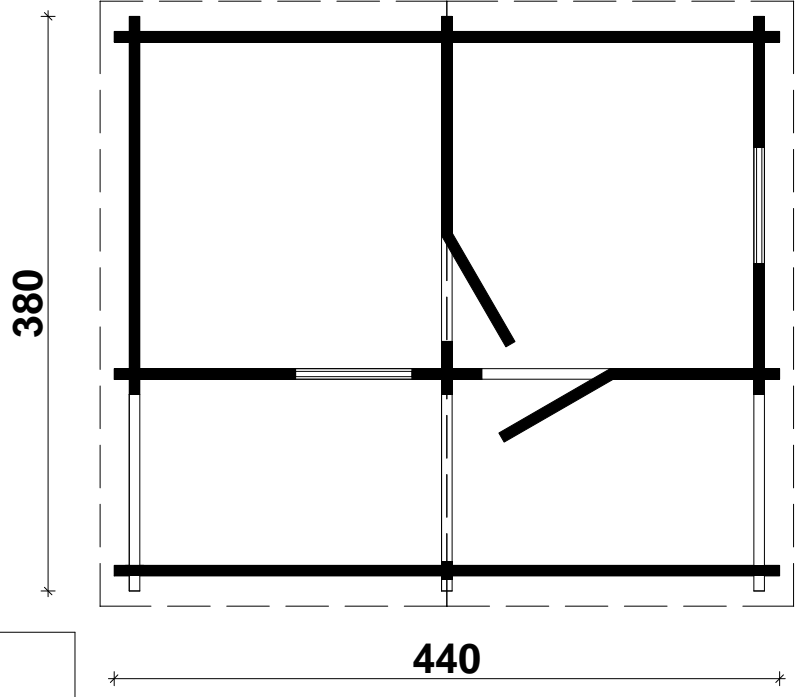

Techn. Data: Kalevi Sauna

Log length (W x D): 380 x 440 cm

Wall size(outside): 360 x 420 cm-Log thickness: 70 mm

Note: All dimensions are approximate !

Nr.	Description	Profile mm	Length mm	Quantity
EX01	Foundation beams	 60x70	3570	3
EX02			1980	16
EX101		 45x70	1980	2
EX102		 53x70	1980	2
EX04	Floor board	 28x110	2156	19+1
EX05			1070	38
EX07	Terrace board	 21x95	1305	43
EX08	Roof board	 18x110	2400	74+2
EX10	Fascia board 	 18x143	2440	4
EX11	Gable edge board	 18x90	2440	4
EX12	Eave edging		2000	4
EX13	Eave edging slat	 25x36	2000	4
EX14	Diamond			2
EX15	Baseboard		ca. 25.0 m	
EX16	Threaded Rod	Ø 10	2200	4
EX17	Post 	 120x120	1900	2
	Post 		1955	1
EX18	Handrail 	 40x120	1205	2
EX19	Handrail 		1945	1
EX20	Bottoom rail	 18x90	1104	8
EX21	Bottoom rail		1945	4
EX22	Baluster	 40x40	720	37
EX23	Nut, washer			8
EX24	Screws 4,0 x 40 		4,0 x 40	300
EX25	Screws 5,0 x 70 		5,0 x 70	80
EX26	Screws 6,0 x 140 		6,0 x 140	50
EX27	Screws 4,0 x 50 		4,0 x 50	1000
EX30	Nails 1,4 x 35 		1,4 x 35	100
EX31	Ceiling board	 18x110	1990	20
EX32	Lath	 40x40	2154	2
EX33	Joist	 40x120	2154	3
EX34	Joist hanger 40 x 100 x 70 			6
EX35	Sauna set		1990	1
EX36	Gutter / Rinne 		2155	1
EX37	Adjustable postfoot 		Ø 16	3
EX38	Hit block 	70x114		3

Nr.	Description	Profile mm	Length mm	Quantity
EX39	Door 840 x 1955 +12 mm DG / 70 mm - R			1
EX40	Door 690 x 1955 mm Pr. / 70 mm - R + LP 28 mm 1927 + 28 x 70			1
EX41	Window 765 x 990 mm Premium tempered DG / 70 mm			1
EX42	Window 765 x 990 mm Premium DG / 70 mm			1

Sauna Kalevi 70 mm / 440 x 380 cm - A

Sauna Kalevi 70 mm / 440 x 380 cm - B

Sauna Kalevi 70 mm / 440 x 380 cm - C

Sauna Kalevi 70 mm / 440 x 380 cm - 2

Sauna Kalevi 70 mm / 440 x 380 cm - 3

C-C

B-B

Sauna Kalevi 70 mm / 440 x 380 cm - A ; B

Sauna Kalevi 70 mm / 440 x 380 cm - 2 ; 3 ; LT

Nr.		 mm	 mm	 x
207			4000	1
208			4000	1
209			4000	1
301			2500	8
302			865	18
303			4000	1
304			4000	1(0+1)
LT			4000	4

A - A

B - B

Premium Window 70mm / 765 x 990