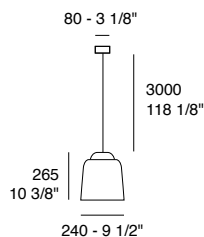

Teodora is available in three sizes and six finishes, for each of them you can choose to combine a red or black fabric cable.

Teodora Glass | Dati tecnici | Technical data

Teodora S1

LED E27 - IP20

Diffuser: Glossy white - Glossy black -Glossy black/gold leaf inside
 Matt black - Matt sand-beige - Matt light blue metal.