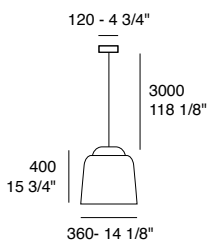

Teodora S5

LED E27 - IP20

Diffuser: Glossy white - Glossy black -Glossy black/gold leaf inside
Matt black - Matt sand-beige - Matt light blue metal.

**Upper
glass
diffuser**

Opal
white

**Metal
diffuser**

Glossy
white

Glossy
black

Glossy
black
Gold leaf

Matt sand
beige

Matt
black

Matt light
blue