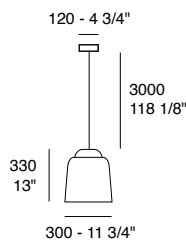

Teodora S3

LED E27 - IP20

Diffuser: Glossy white - Glossy black -Glossy black/gold leaf inside
Matt black - Matt sand-beige - Matt light blue metal.

**Upper
glass
diffuser**

Opal
white

**Metal
diffuser**

Glossy
white

Glossy
black

Glossy
black
Gold leaf

Matt sand
beige

Matt
black

Matt light
blue