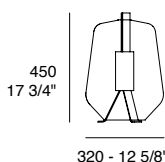

## Luisa | Dati tecnici | Technical data

**Luisa T1**

LED 8W - 2700K (717 lm) - IP20 - Dimmable

**Structure:** Chrome - Nickel - Brass - White - Black**Diffuser:** Clear Crystal - Glossy White - Glossy Smoked Grey  
Silver Metalized Transmirror - Glory rose metalized transmirror**Luisa T3**