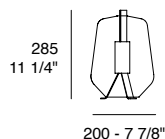

## Luisa | Dati tecnici | Technical data

**Luisa T1**

LED 8W - 2700K (717 lm) - IP20 - Dimmable

**Structure:** Chrome - Nickel - Brass - White - Black**Diffuser:** Clear Crystal - Glossy White - Glossy Smoked Grey  
Silver Metalized Transmirror - Glory rose metalized transmirror**Luisa T3**