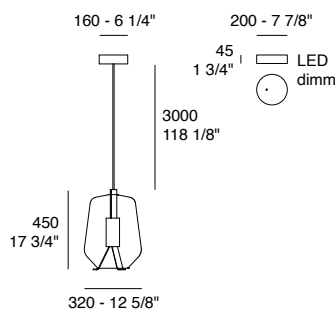

## Luisa | Dati tecnici | Technical data

**Luisa T1**

LED 8W - 2700K (717 lm) - IP20 - Dimmable

**Structure:** Chrome - Nickel - Brass - White - Black**Diffuser:** Clear Crystal - Glossy White - Glossy Smoked Grey  
Silver Metalized Transmirror - Glory rose metalized transmirror**Luisa T3**