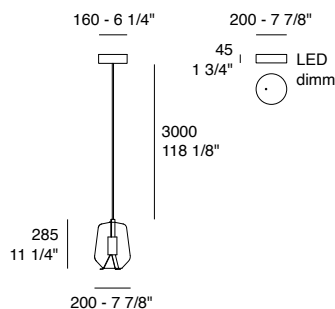

## Luisa | Dati tecnici | Technical data

**Luisa T1**

LED 8W - 2700K (717 lm) - IP20 - Dimmable

**Structure:** Chrome - Nickel - Brass - White - Black**Diffuser:** Clear Crystal - Glossy White - Glossy Smoked Grey  
Silver Metalized Transmirror - Glory rose metalized transmirror**Luisa T3**