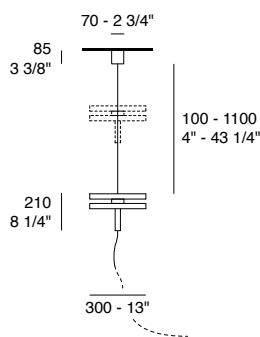

Led Machine S30

LED 14,2W + LED 14,2W - 3000K (2485lm + 2485lm) - IP20 - Dimmable trailing edge

Structure: Matt white - Matt black metal

Structure

Matt
white

Matt
black