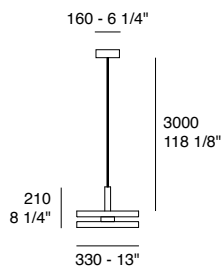

### Led Machine S3

LED 14,2W + LED 14,2W - 3000K (2485lm + 2485lm) - IP20 - Dimmable trailing edge

**Structure:** Matt white - Matt black metal