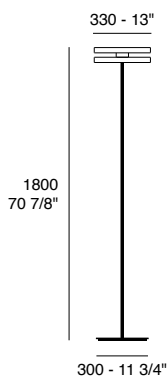

Led Machine | Dati tecnici | Technical data

Led Machine S3

LED 14,2W + LED 14,2W - 3000K (2485lm + 2485lm) - IP20 - Dimmable trailing edge

Structure: Matt white - Matt black metal

Structure

Matt
white

Matt
black

Led Machine S30

LED 14,2W + LED 14,2W - 3000K (2485lm + 2485lm) - IP20 - Dimmable trailing edge

Structure: Matt white - Matt black metal

Structure

Matt
white

Matt
black

Led Machine F3

LED 14,2W + LED 14,2W - 3000K (2485lm + 2485lm) - IP20 - Dimmable

Structure: Matt white - Matt black metal

Structure

Matt
white

Matt
black