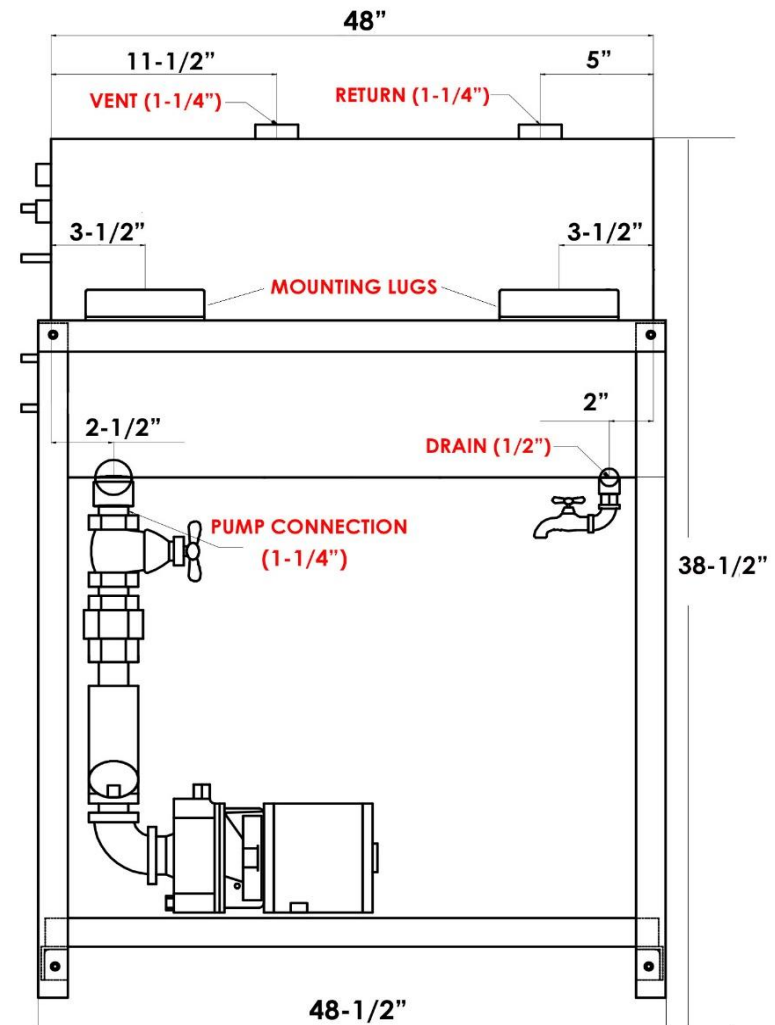

Model

RTH-1848

STAINLESS STEEL CONDENSATE/RETURN TANK

Technical Sheet

Ver.2306

Copyright©2023 Duco® All rights reserved.