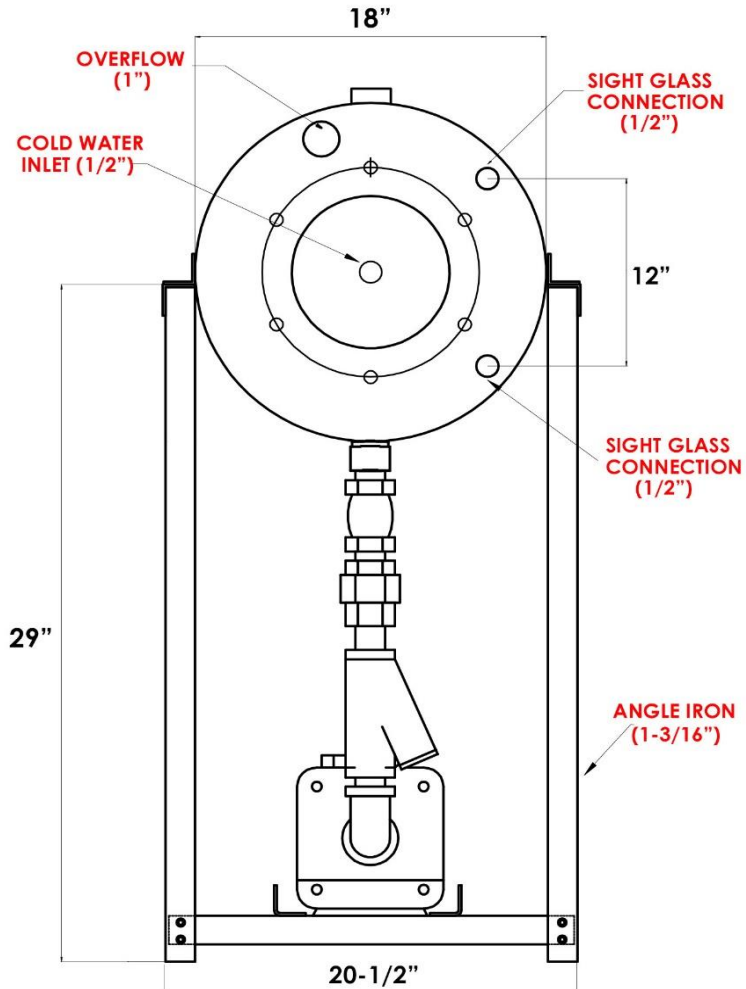

Model

RTH-1848

STAINLESS STEEL CONDENSATE/RETURN TANK

Technical Sheet

Ver.2306

Copyright©2023 Duco® All rights reserved.