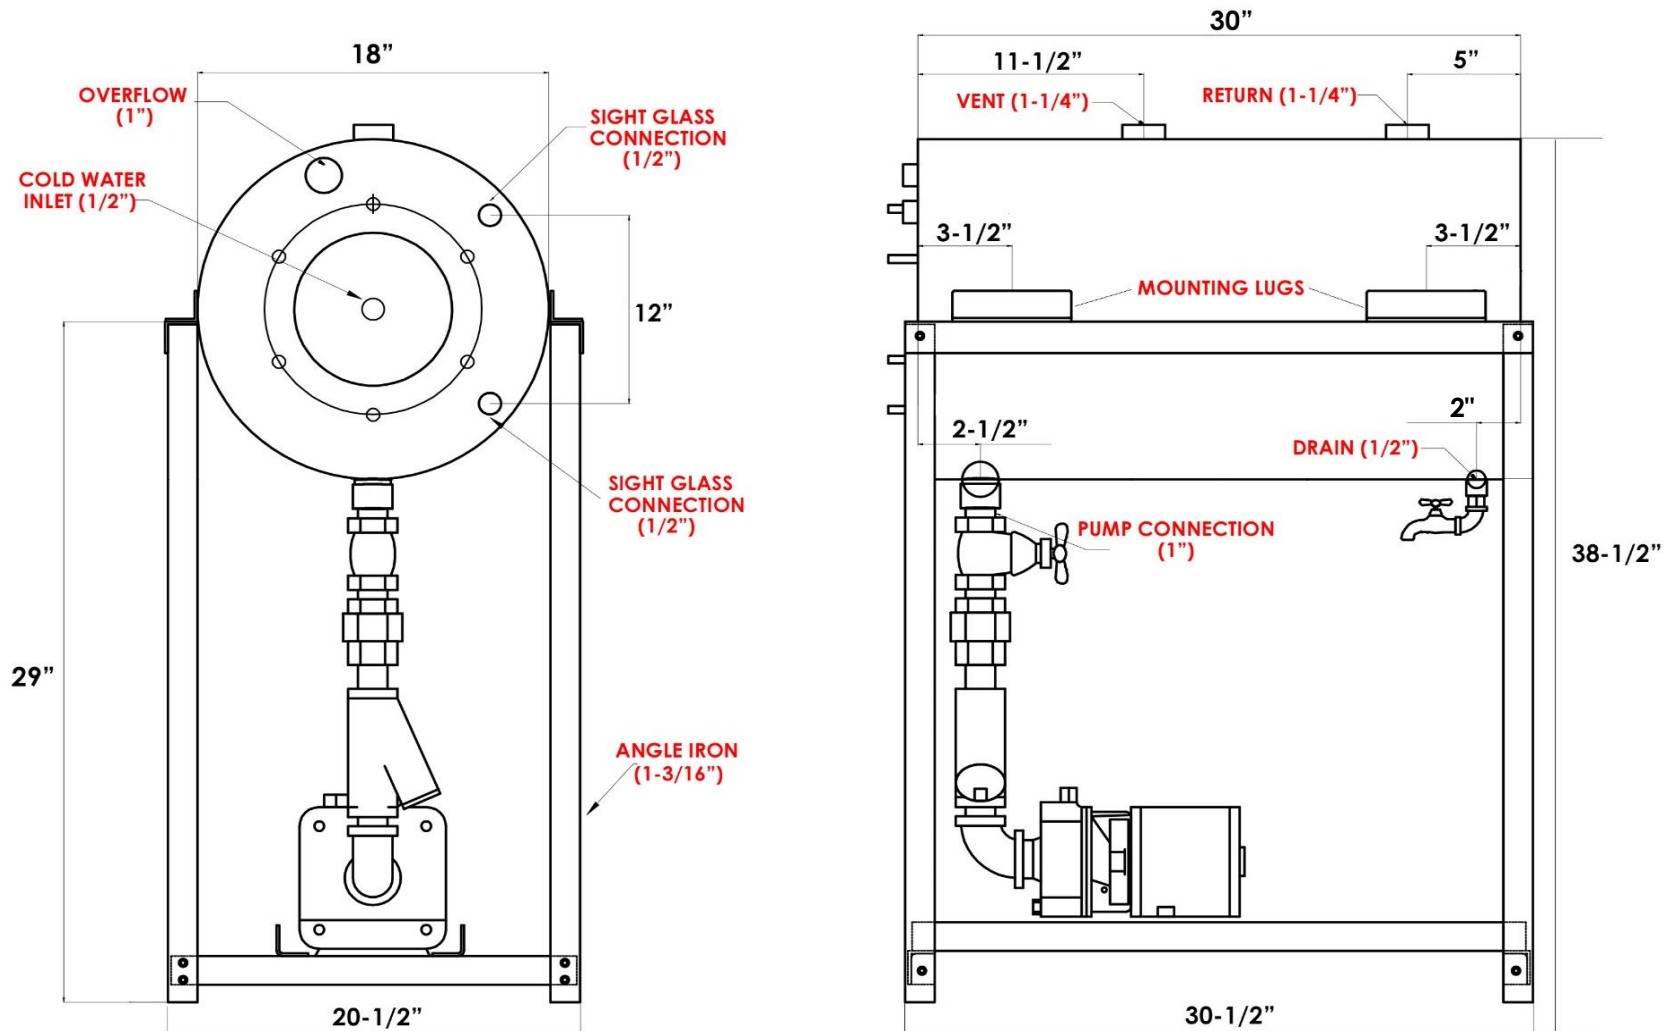

Model

RTH-1830

STAINLESS STEEL CONDENSATE/RETURN TANK

Technical Sheet

Ver.2306

Copyright©2023 Duco® All rights reserved.