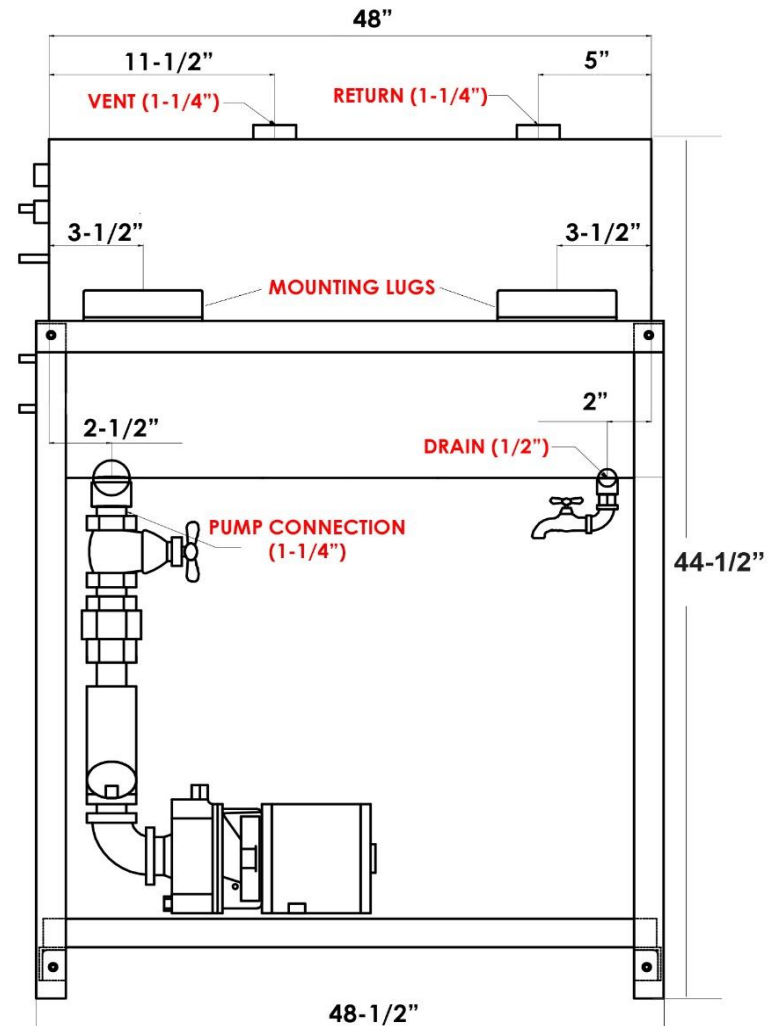

Model

RTH-2448

STAINLESS STEEL CONDENSATE/RETURN TANK

Technical Sheet

Ver.2408

Copyright©2023 Duco® All rights reserved.