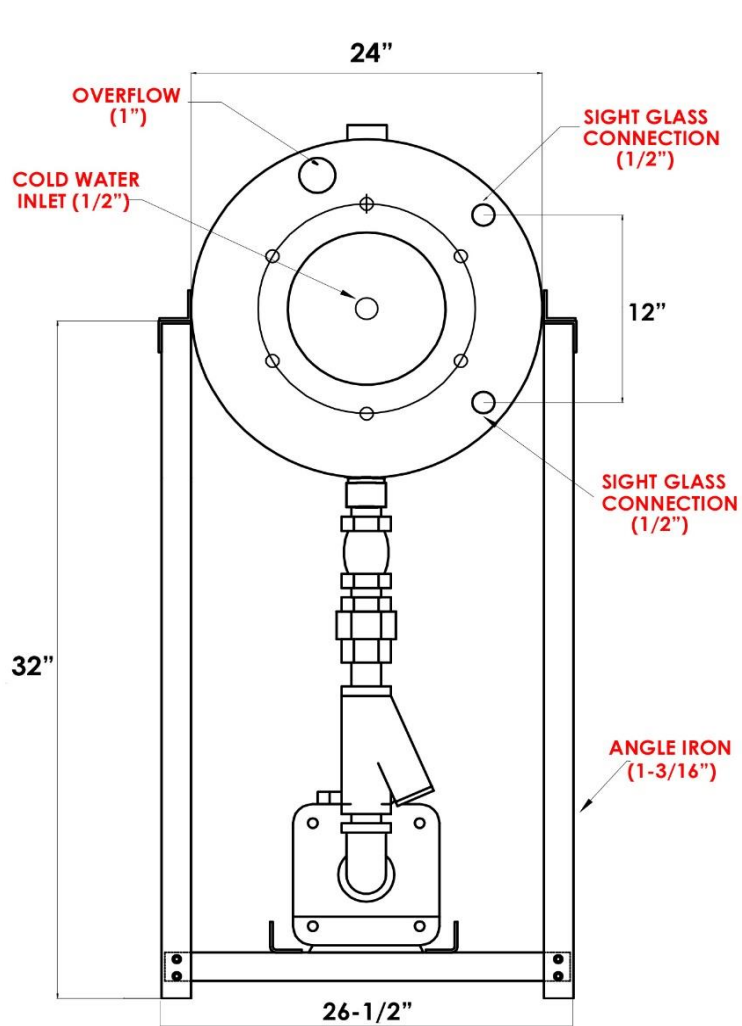

Model

RTH-2448

STAINLESS STEEL CONDENSATE/RETURN TANK

Technical Sheet

Ver.2408

Copyright©2023 Duco® All rights reserved.