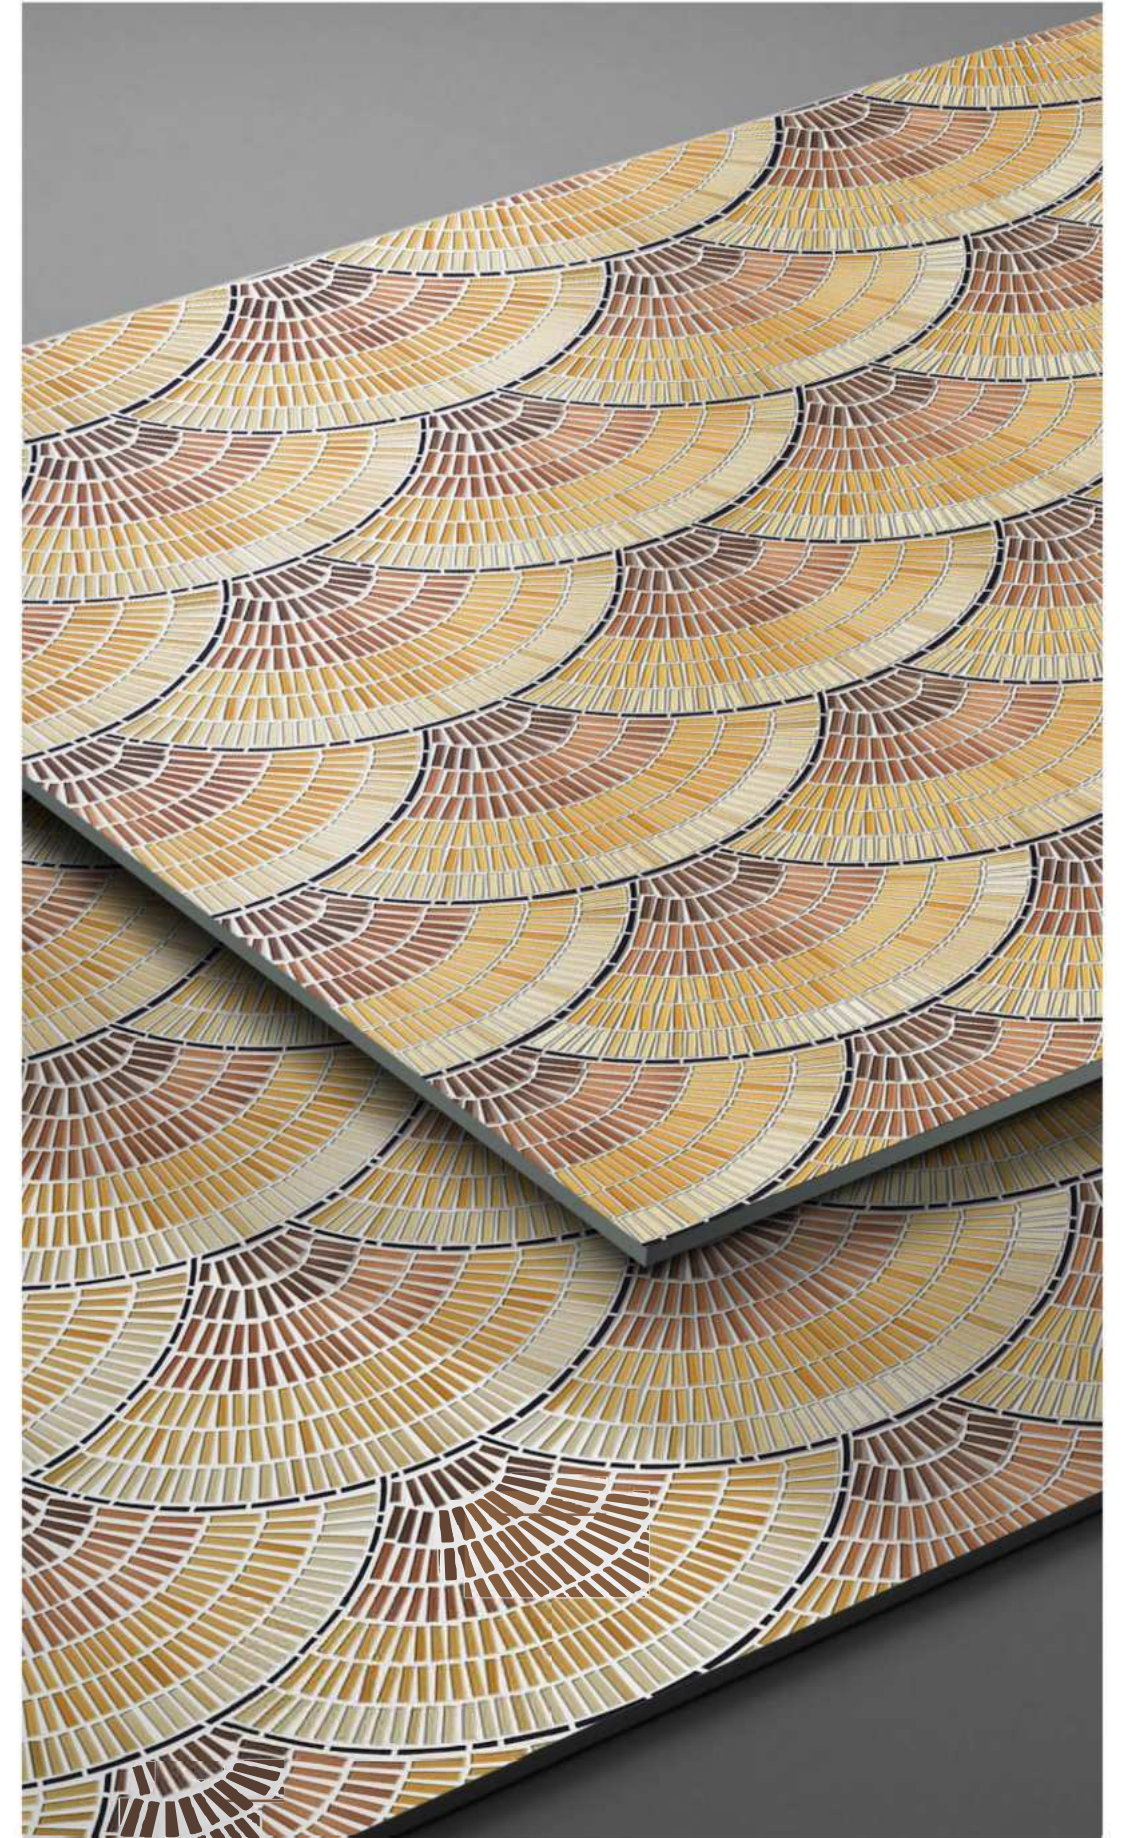

PULPINO BIANCO