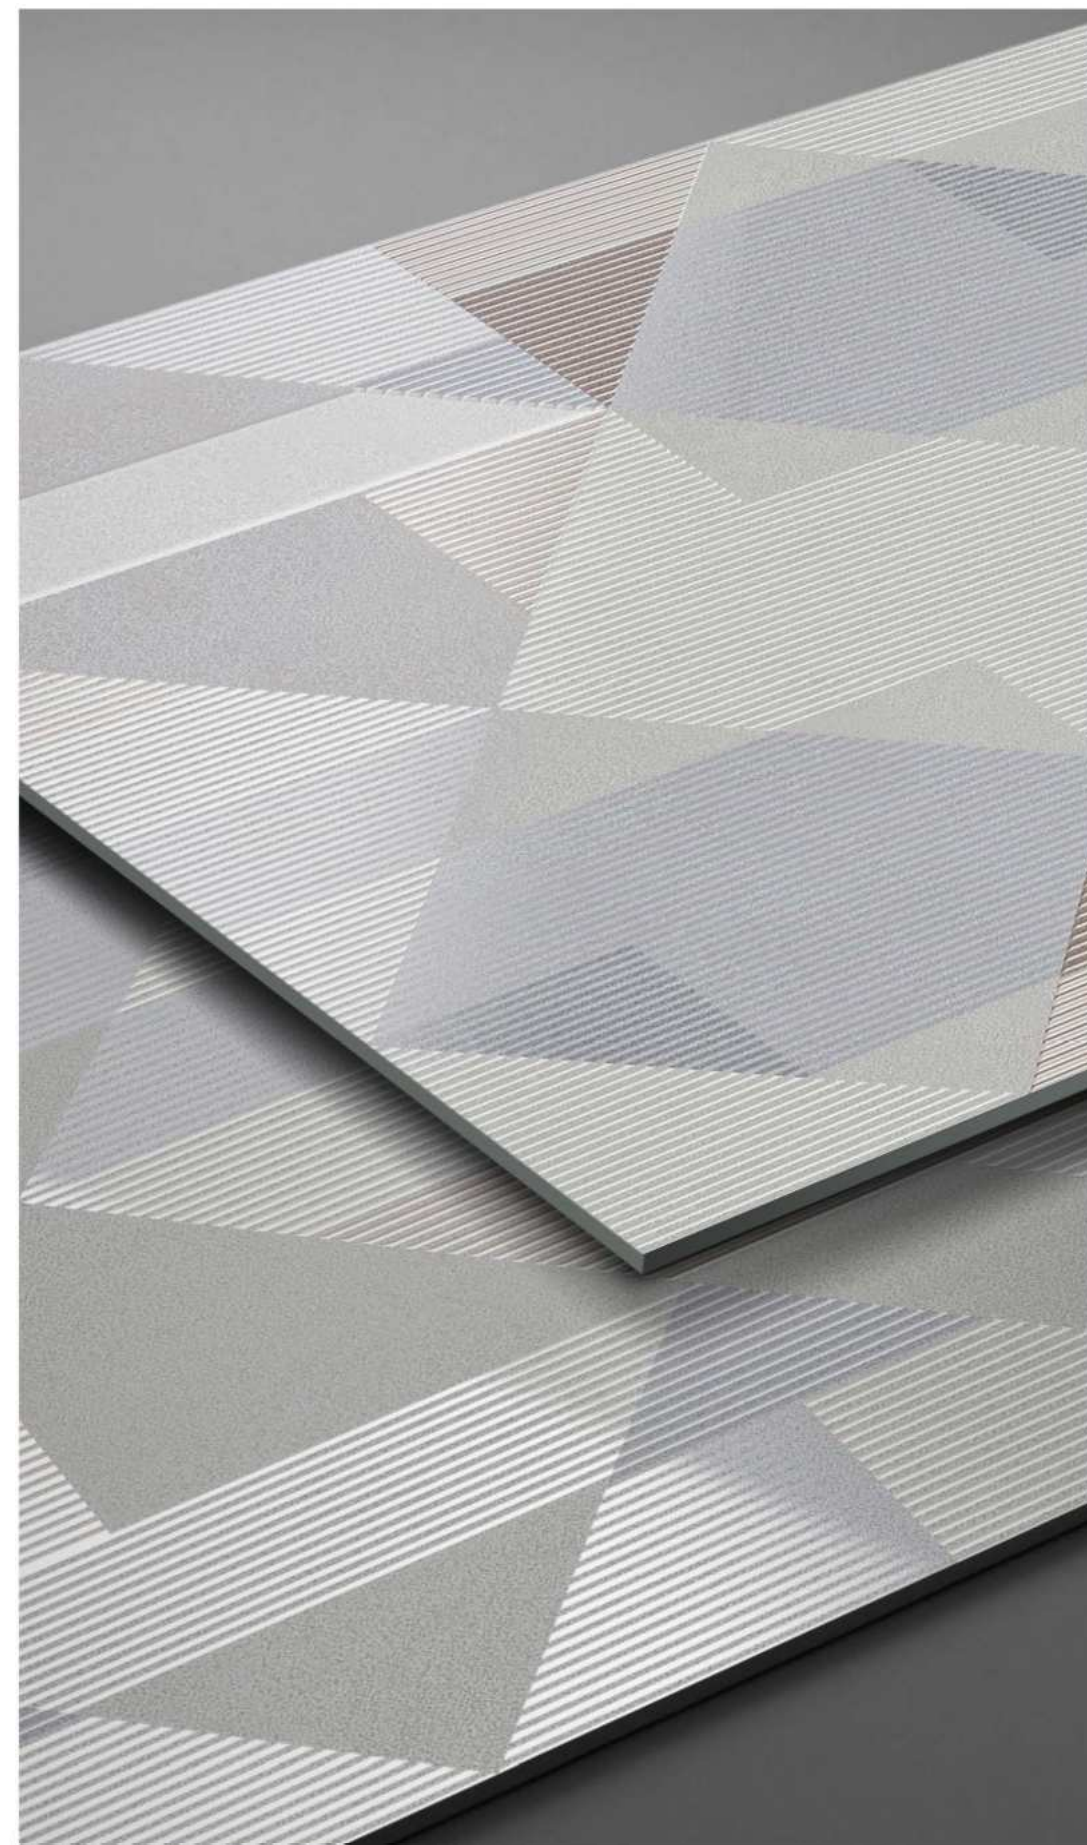

RHYTHMIC GREY

600x
1200mm

Finish
Meta Surface

RHYTHMIC GREY LT