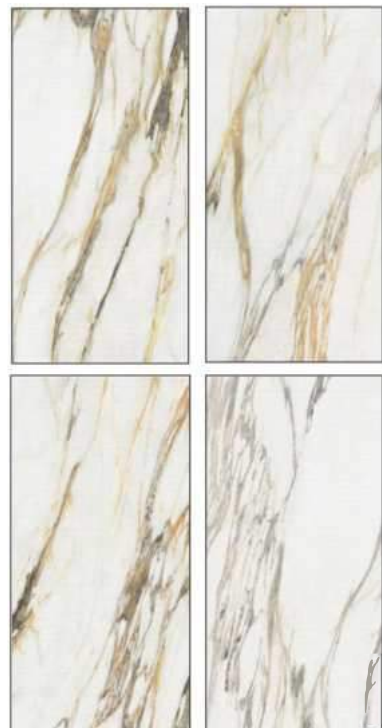

**600x
1200mm**

Finish
Meta Surface

CHARM NATURAL

CHARM NATURAL

RANDOM FACE **04**

**600x
1200mm**

Finish
Meta Surface

DOODLE ART BEIGE