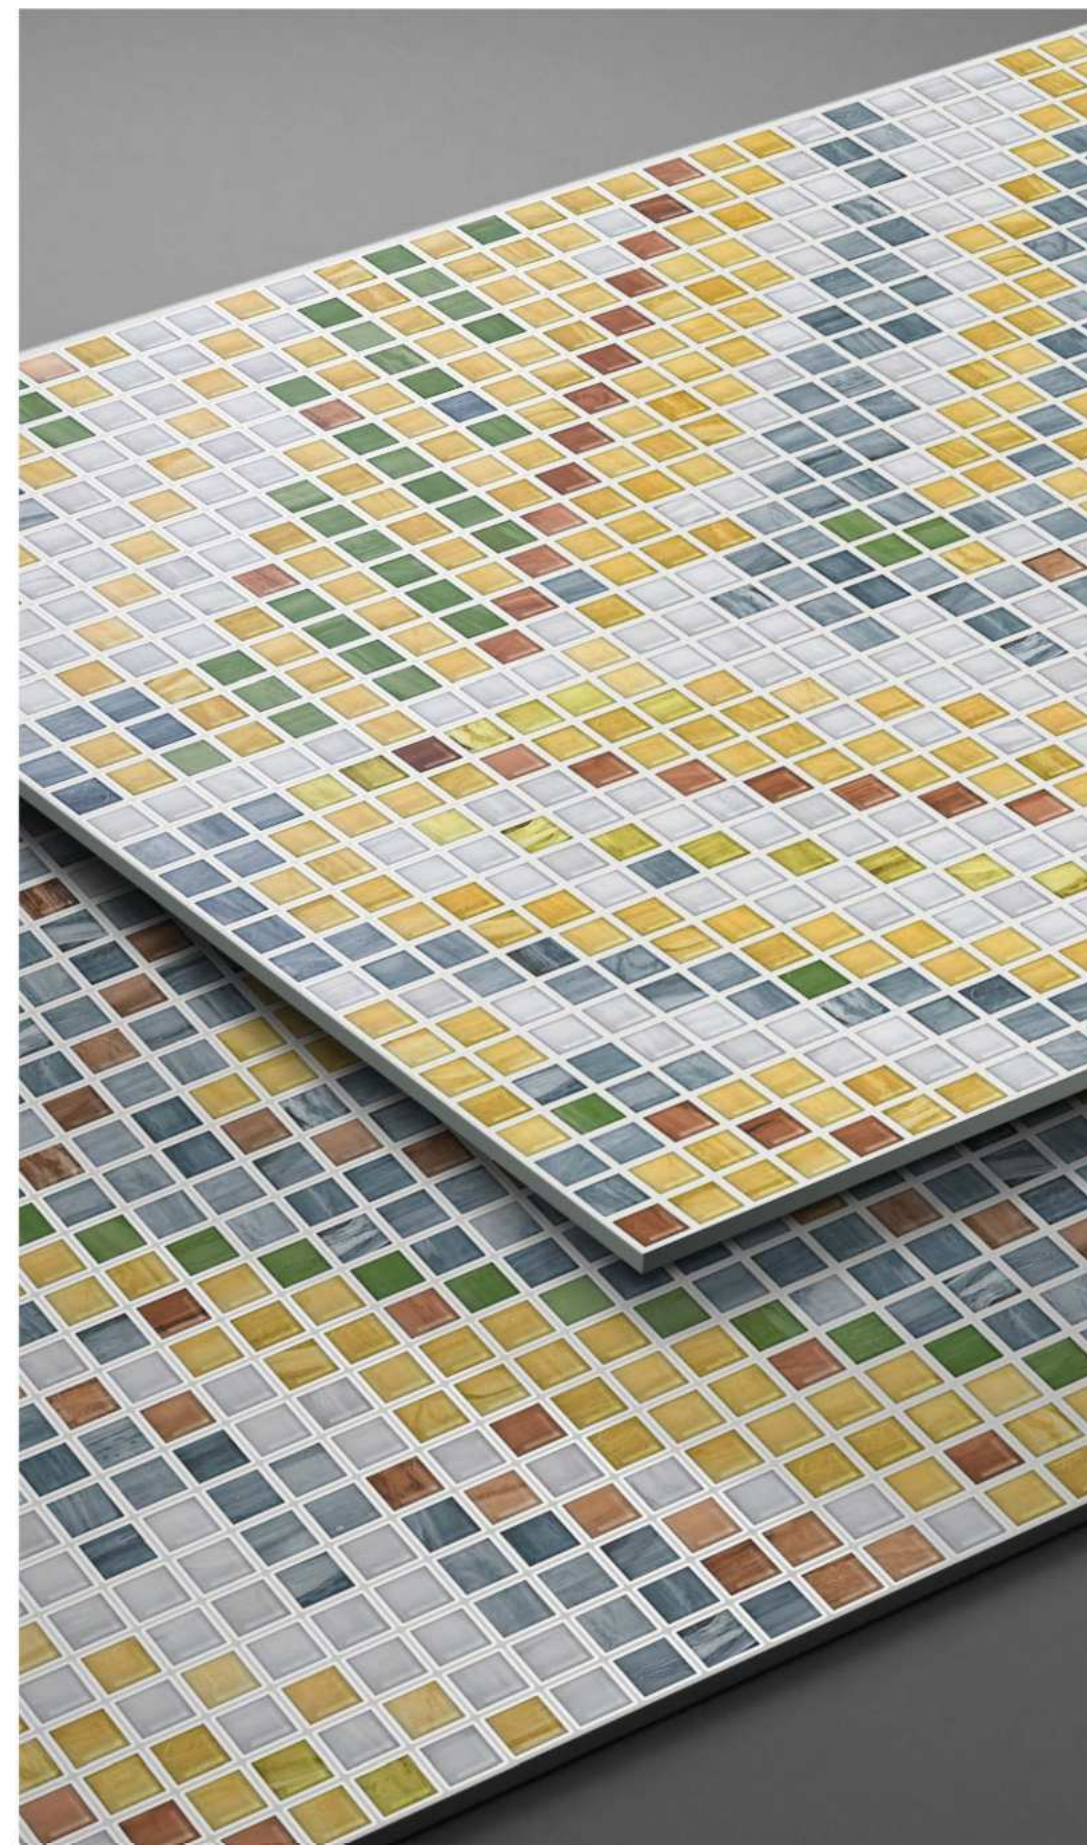

SQUARE MOSAIC AQUA

SQUARE MOSAIC AQUA

600x
1200mm

Finish
Meta Surface

SQUARE MOSAIC LIME

SQUARE MOSAIC LIME

600x
1200mm

Finish
Meta Surface

TANGLE AQUA

TANGLE AQUA

600x
1200mm

Finish
Meta Surface

PULPINO MINT

PULPINO BIANCO

TANGLE ORANGE

TANGLE ORANGE