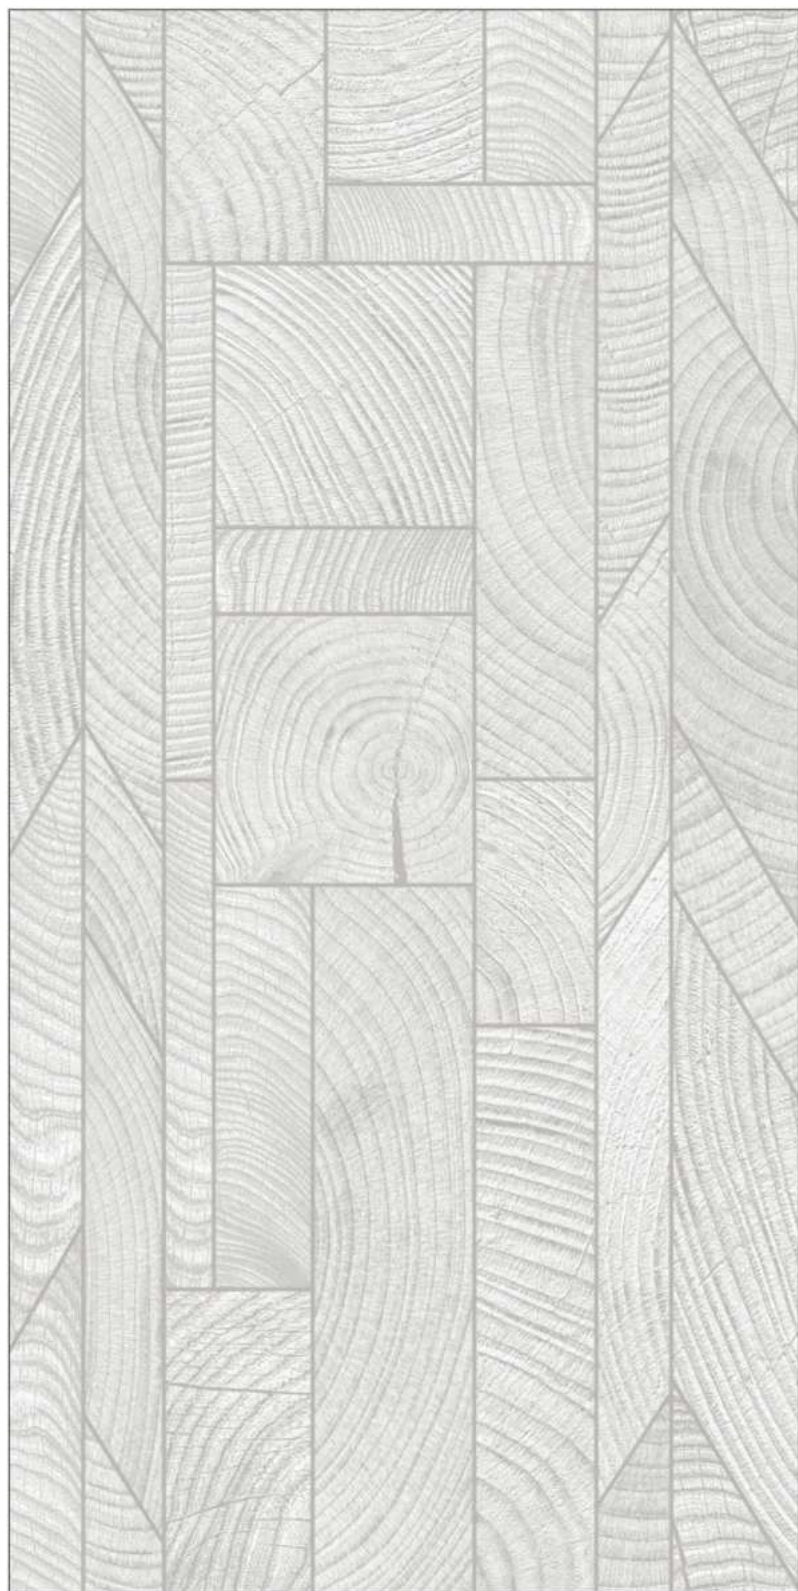

MATISH GREY

**600x
1200mm**

Finish
Meta Surface

PULPINO SILVER