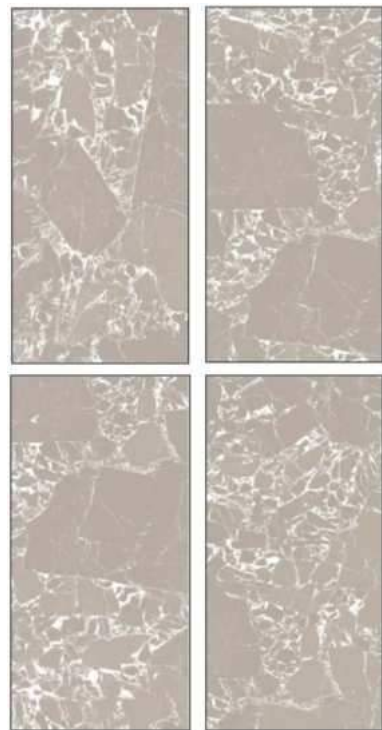

PRION TAUPE

RANDOM FACE **04**

**600x
1200mm**

Finish
Meta Surface