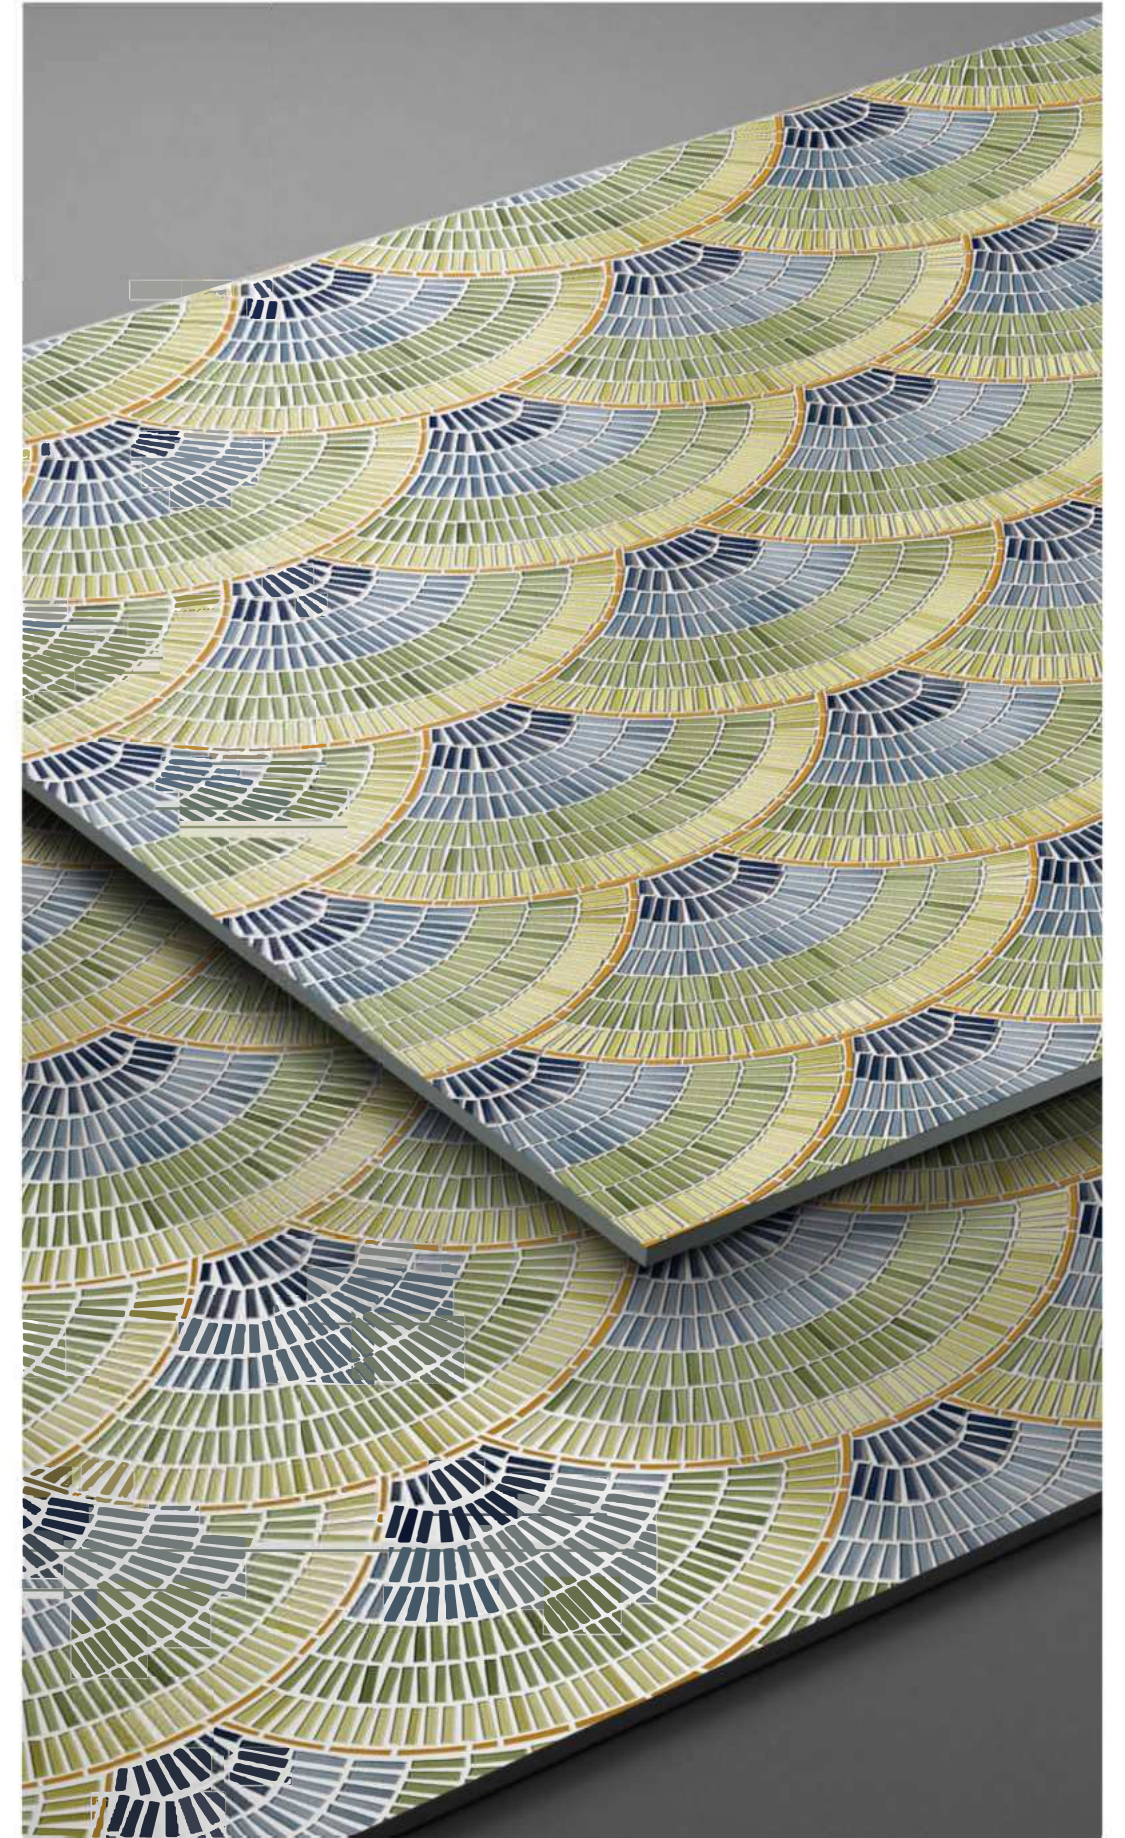

TANGLE AQUA

TANGLE AQUA

600x
1200mm

Finish
Meta Surface

PULPINO MINT

PULPINO BIANCO

TANGLE ORANGE

TANGLE ORANGE