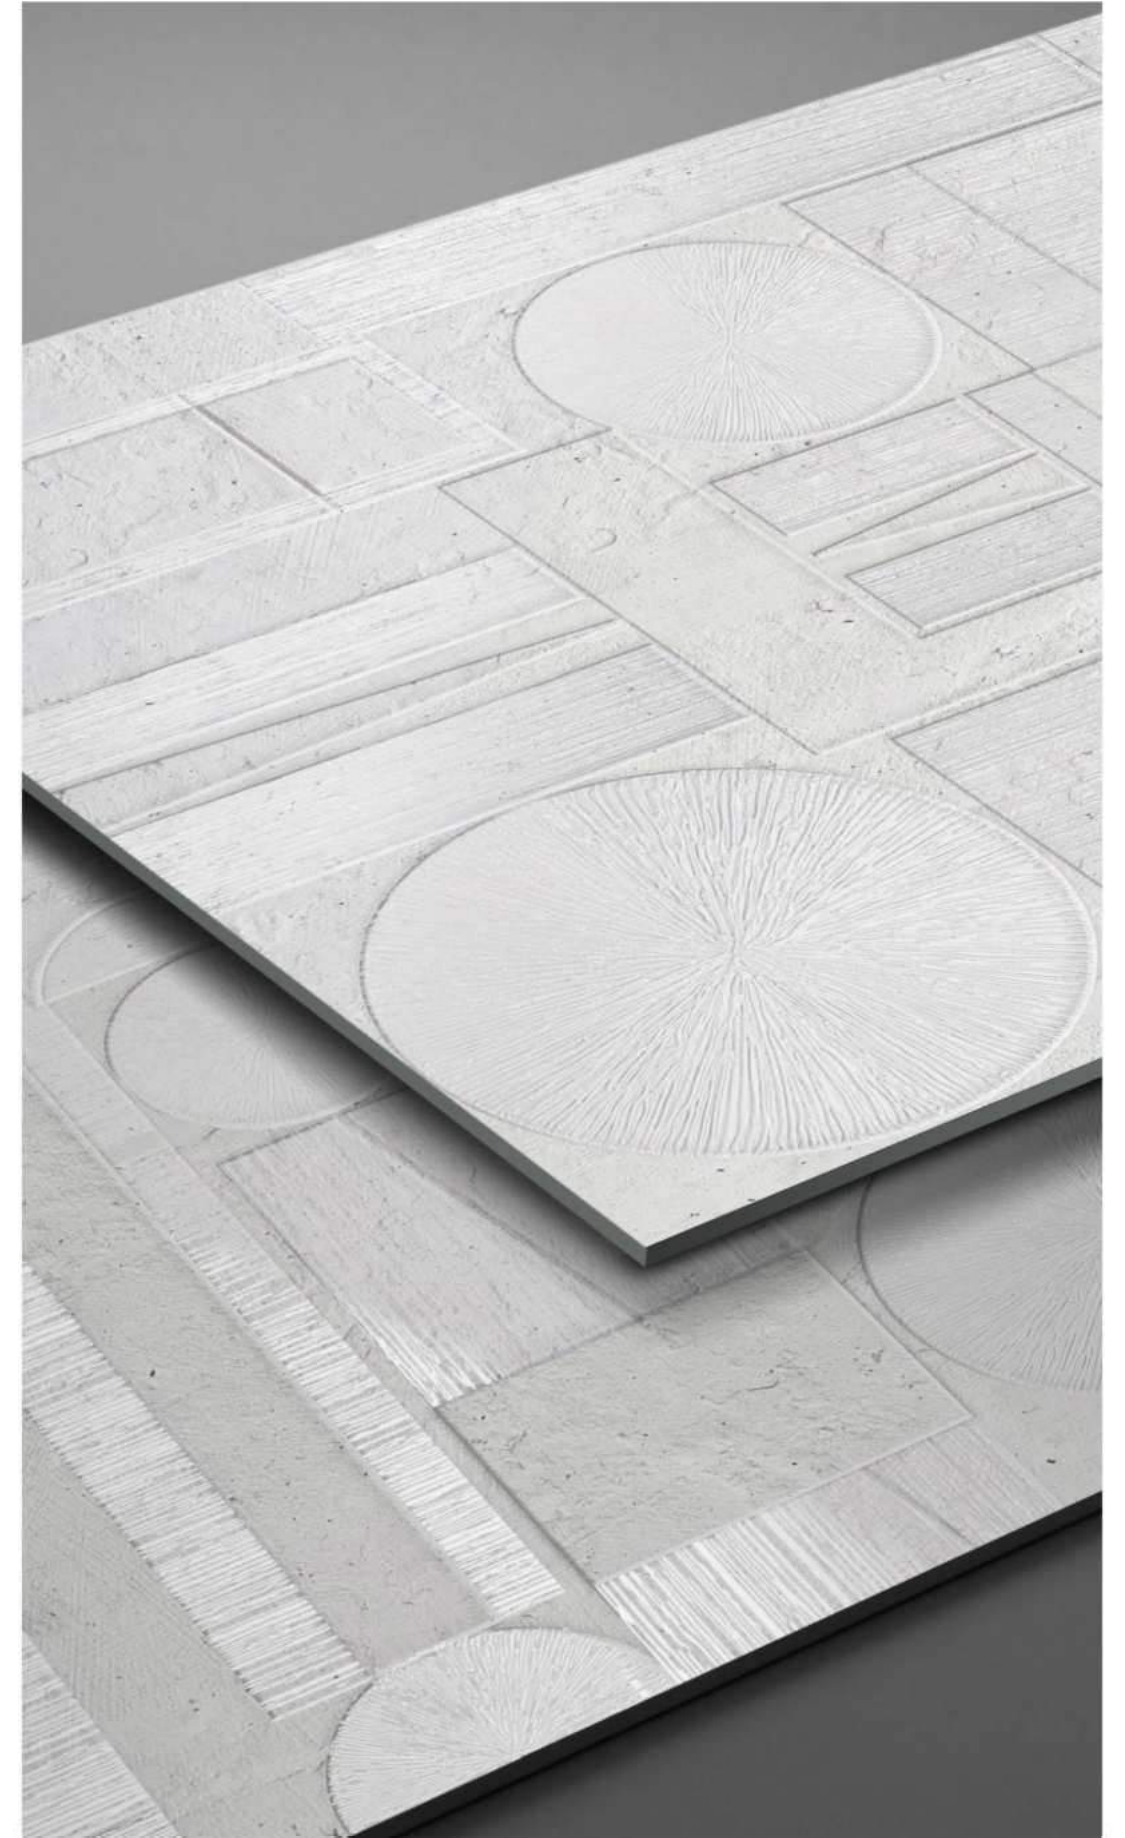

GRAND ART GREY

600x
1200mm

Finish
Meta Surface

PULPINO SILVER