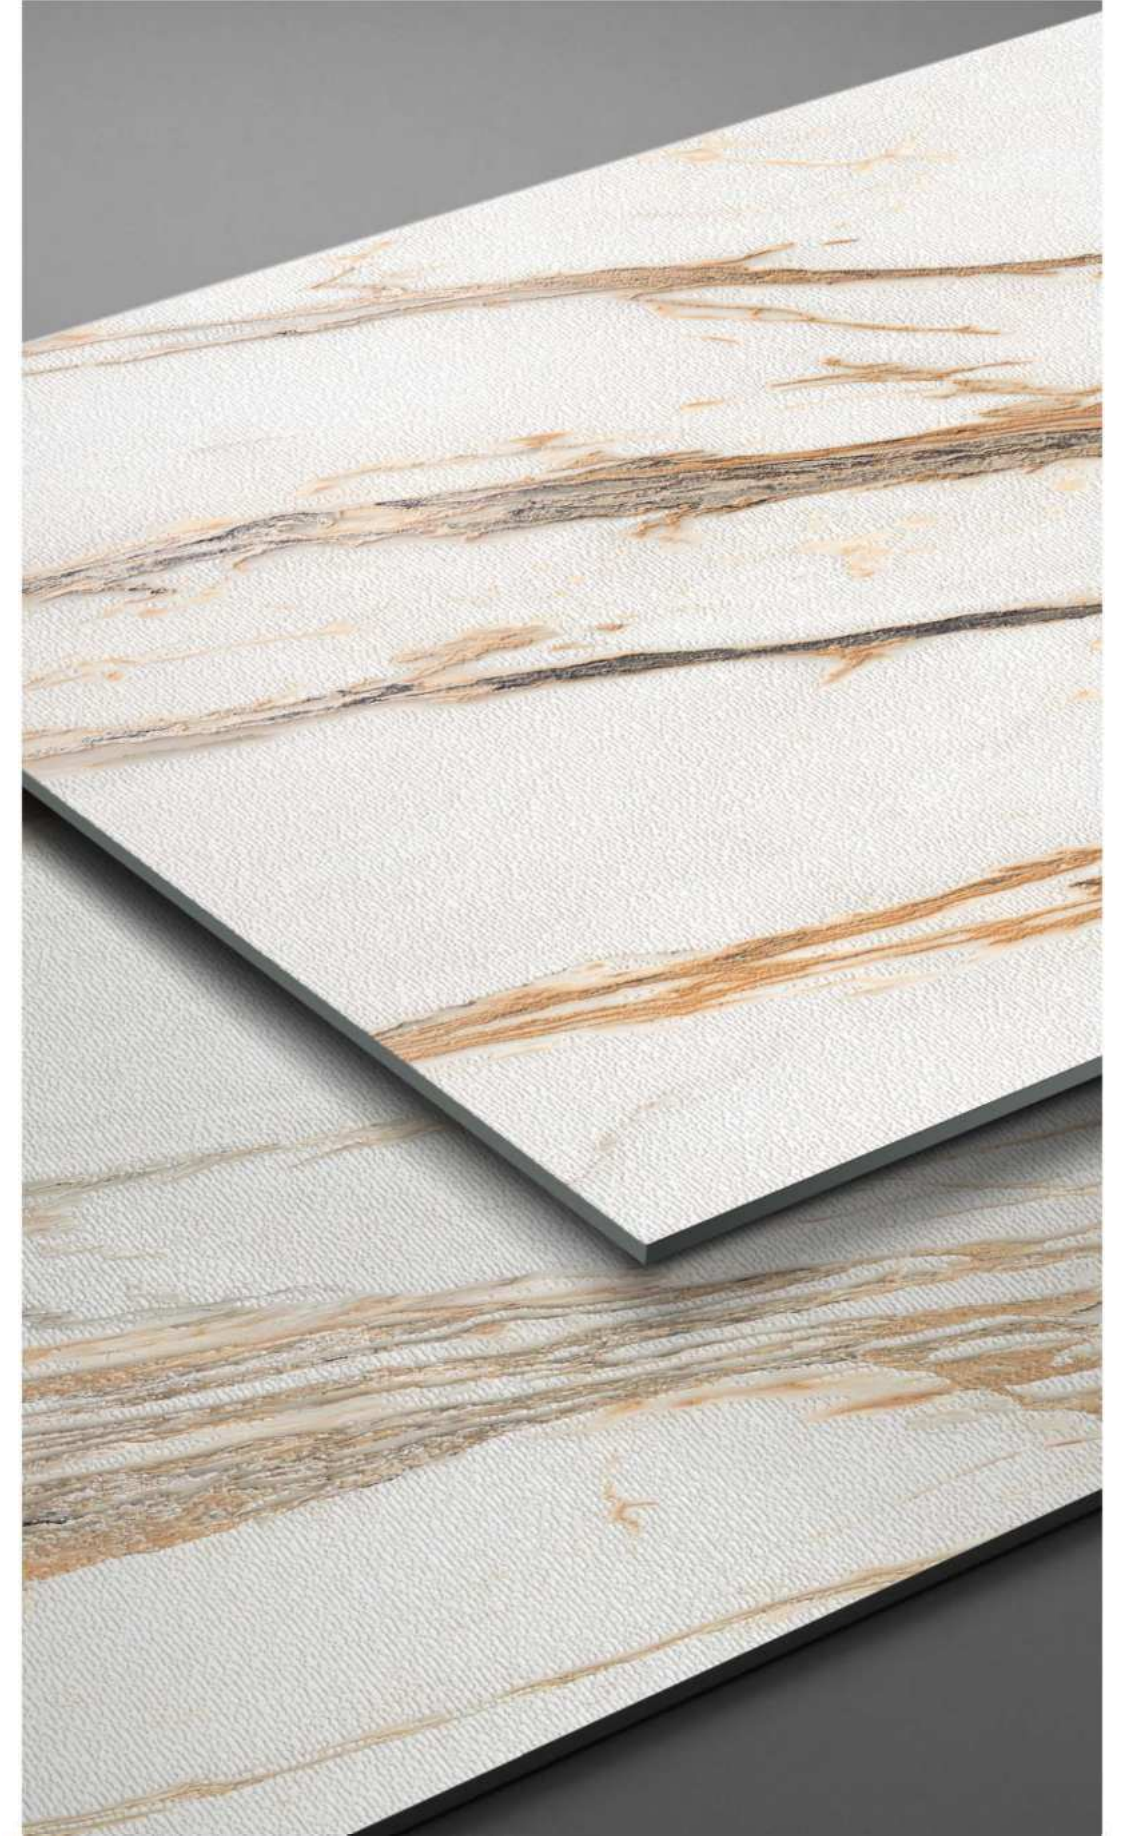

CHARM BROWN

RANDOM FACE **04**

**600x
1200mm**

Finish
Meta Surface