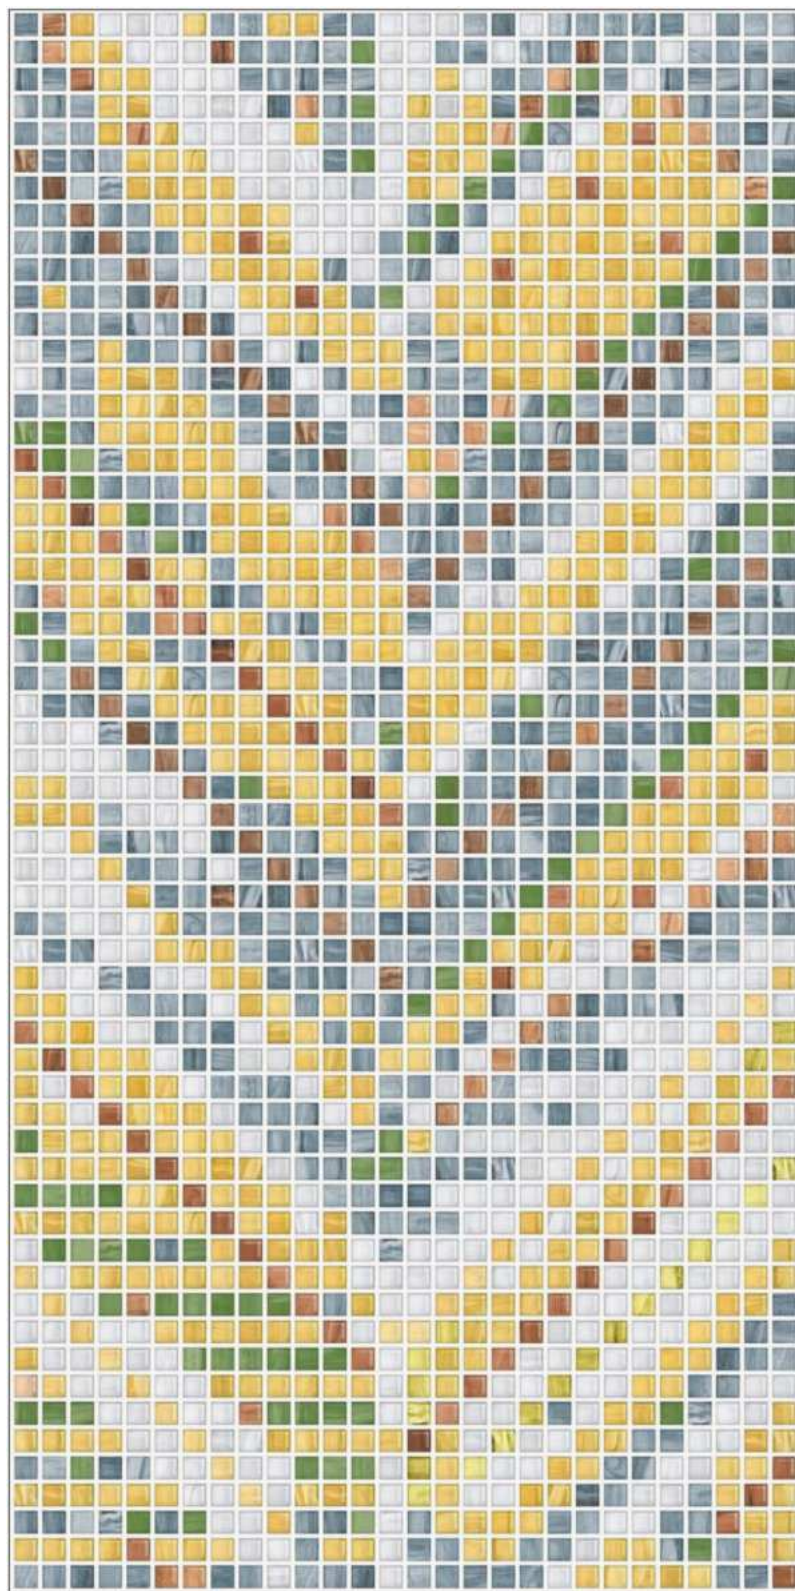

SQUARE MOSAIC AQUA

SQUARE MOSAIC AQUA

600x
1200mm

Finish
Meta Surface

SQUARE MOSAIC LIME

SQUARE MOSAIC LIME

600x
1200mm

Finish
Meta Surface