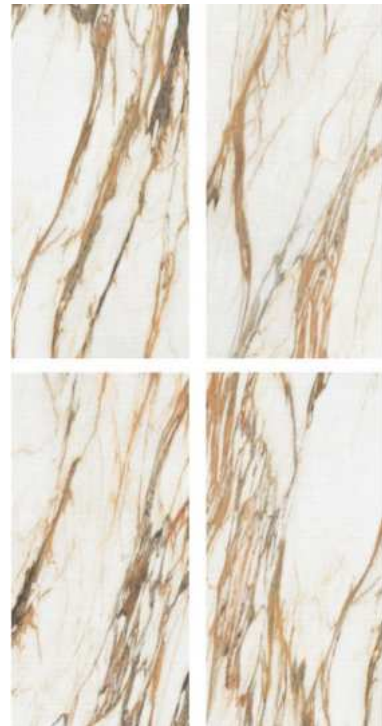

CHARM BROWN

CHARM BROWN

RANDOM FACE **04**

**600x
1200mm**

Finish
Meta Surface

CHARM GREY

CHARM GREY

RANDOM FACE **04**