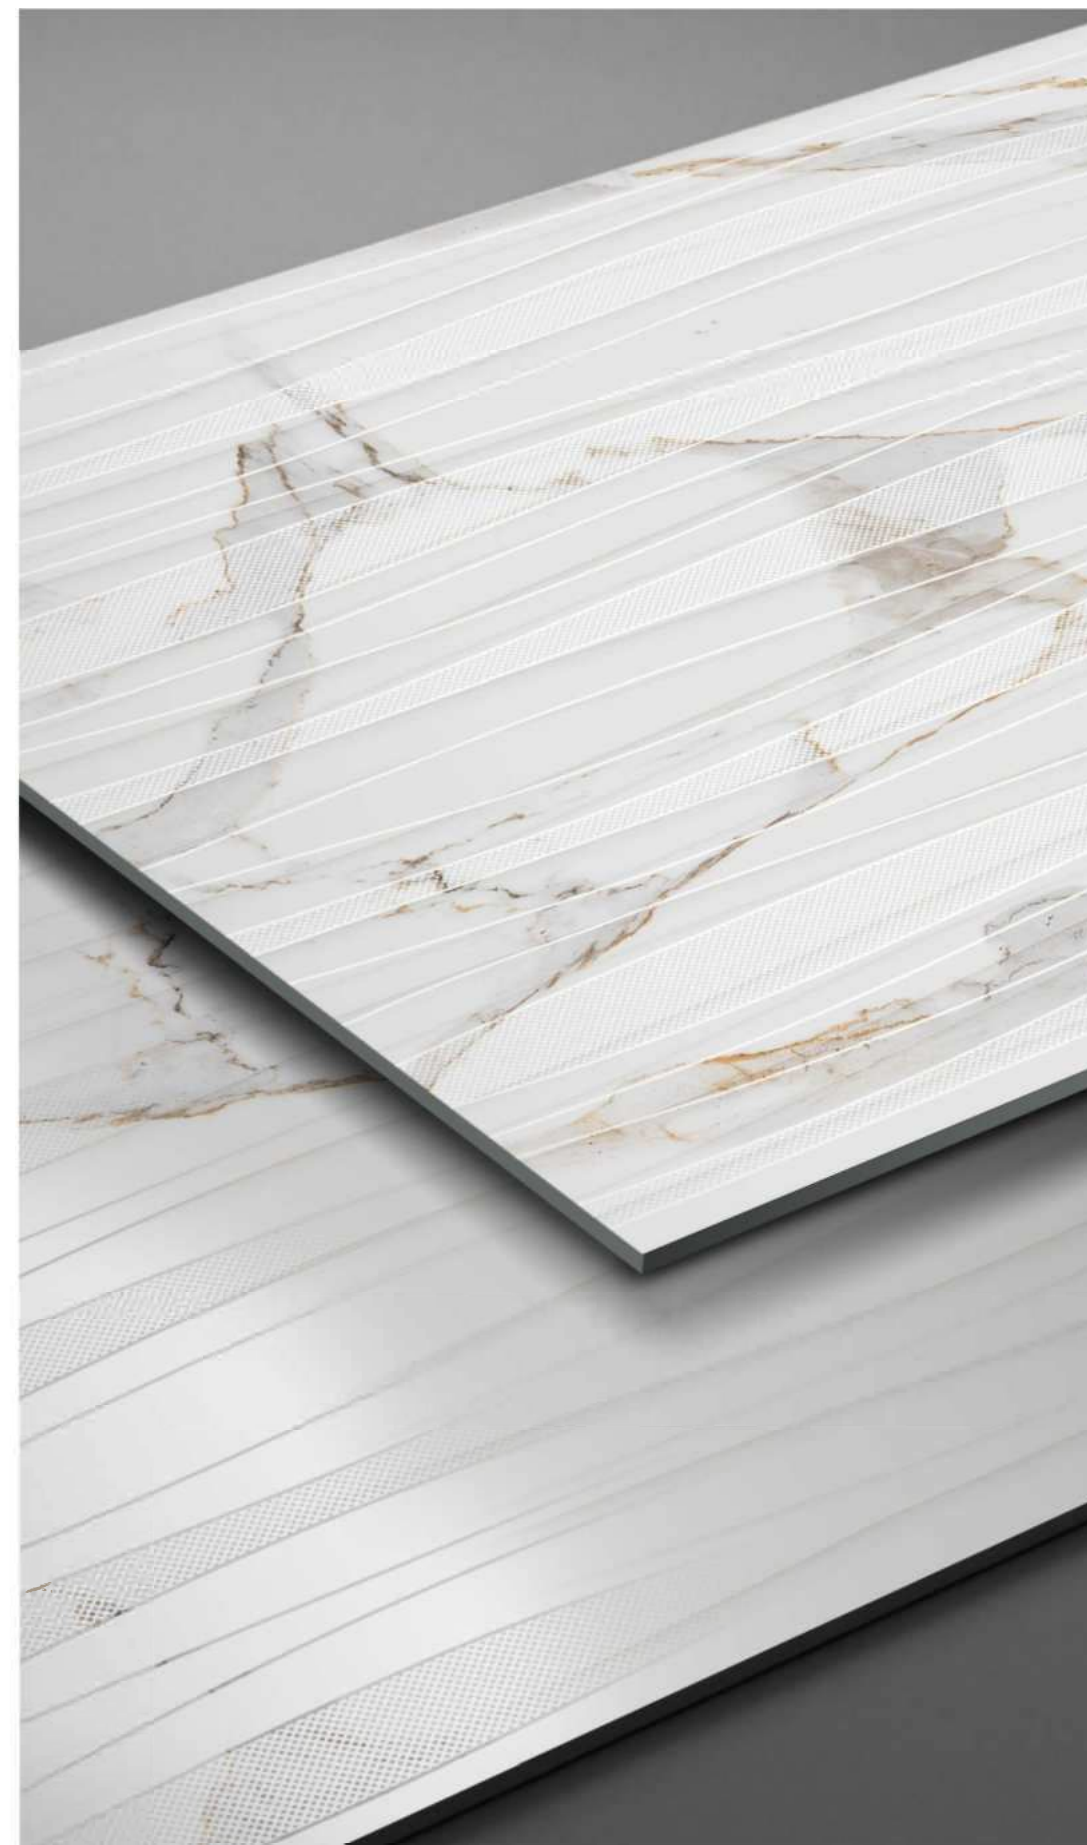

giving them an edge over other products and making them a the preferable choice for urban architecture.

FEATURES

AFYON WHITE

AFYON WHITE

RANDOM FACE **03**

**600x
1200mm**

Finish
Meta Surface

ART FOGALIYA AQUA