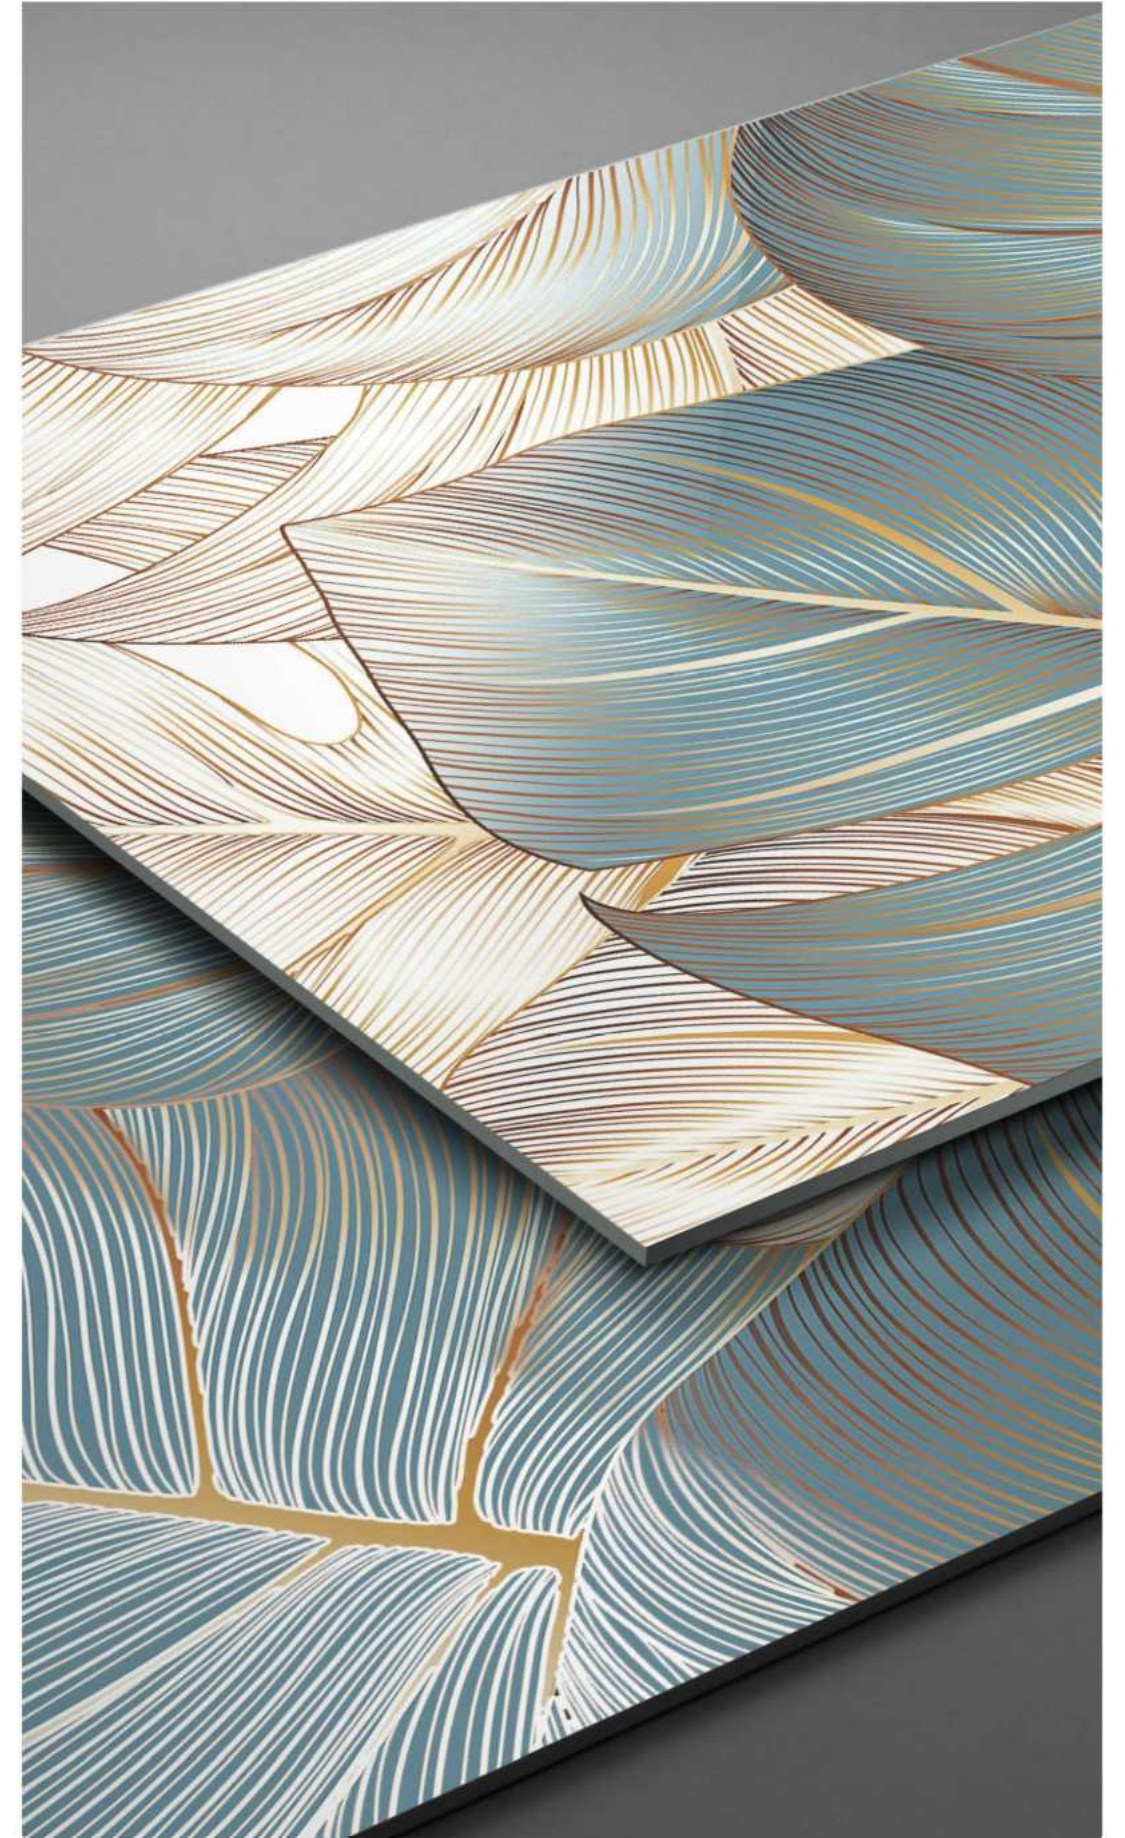

DOODLE ART GREY LT

FIDDLE LEAF AQUA

FIDDLE LEAF AQUA

600x
1200mm

Finish
Meta Surface

PULPINO AQUA

PULPINO BIANCO

GRAND ART BEIGE