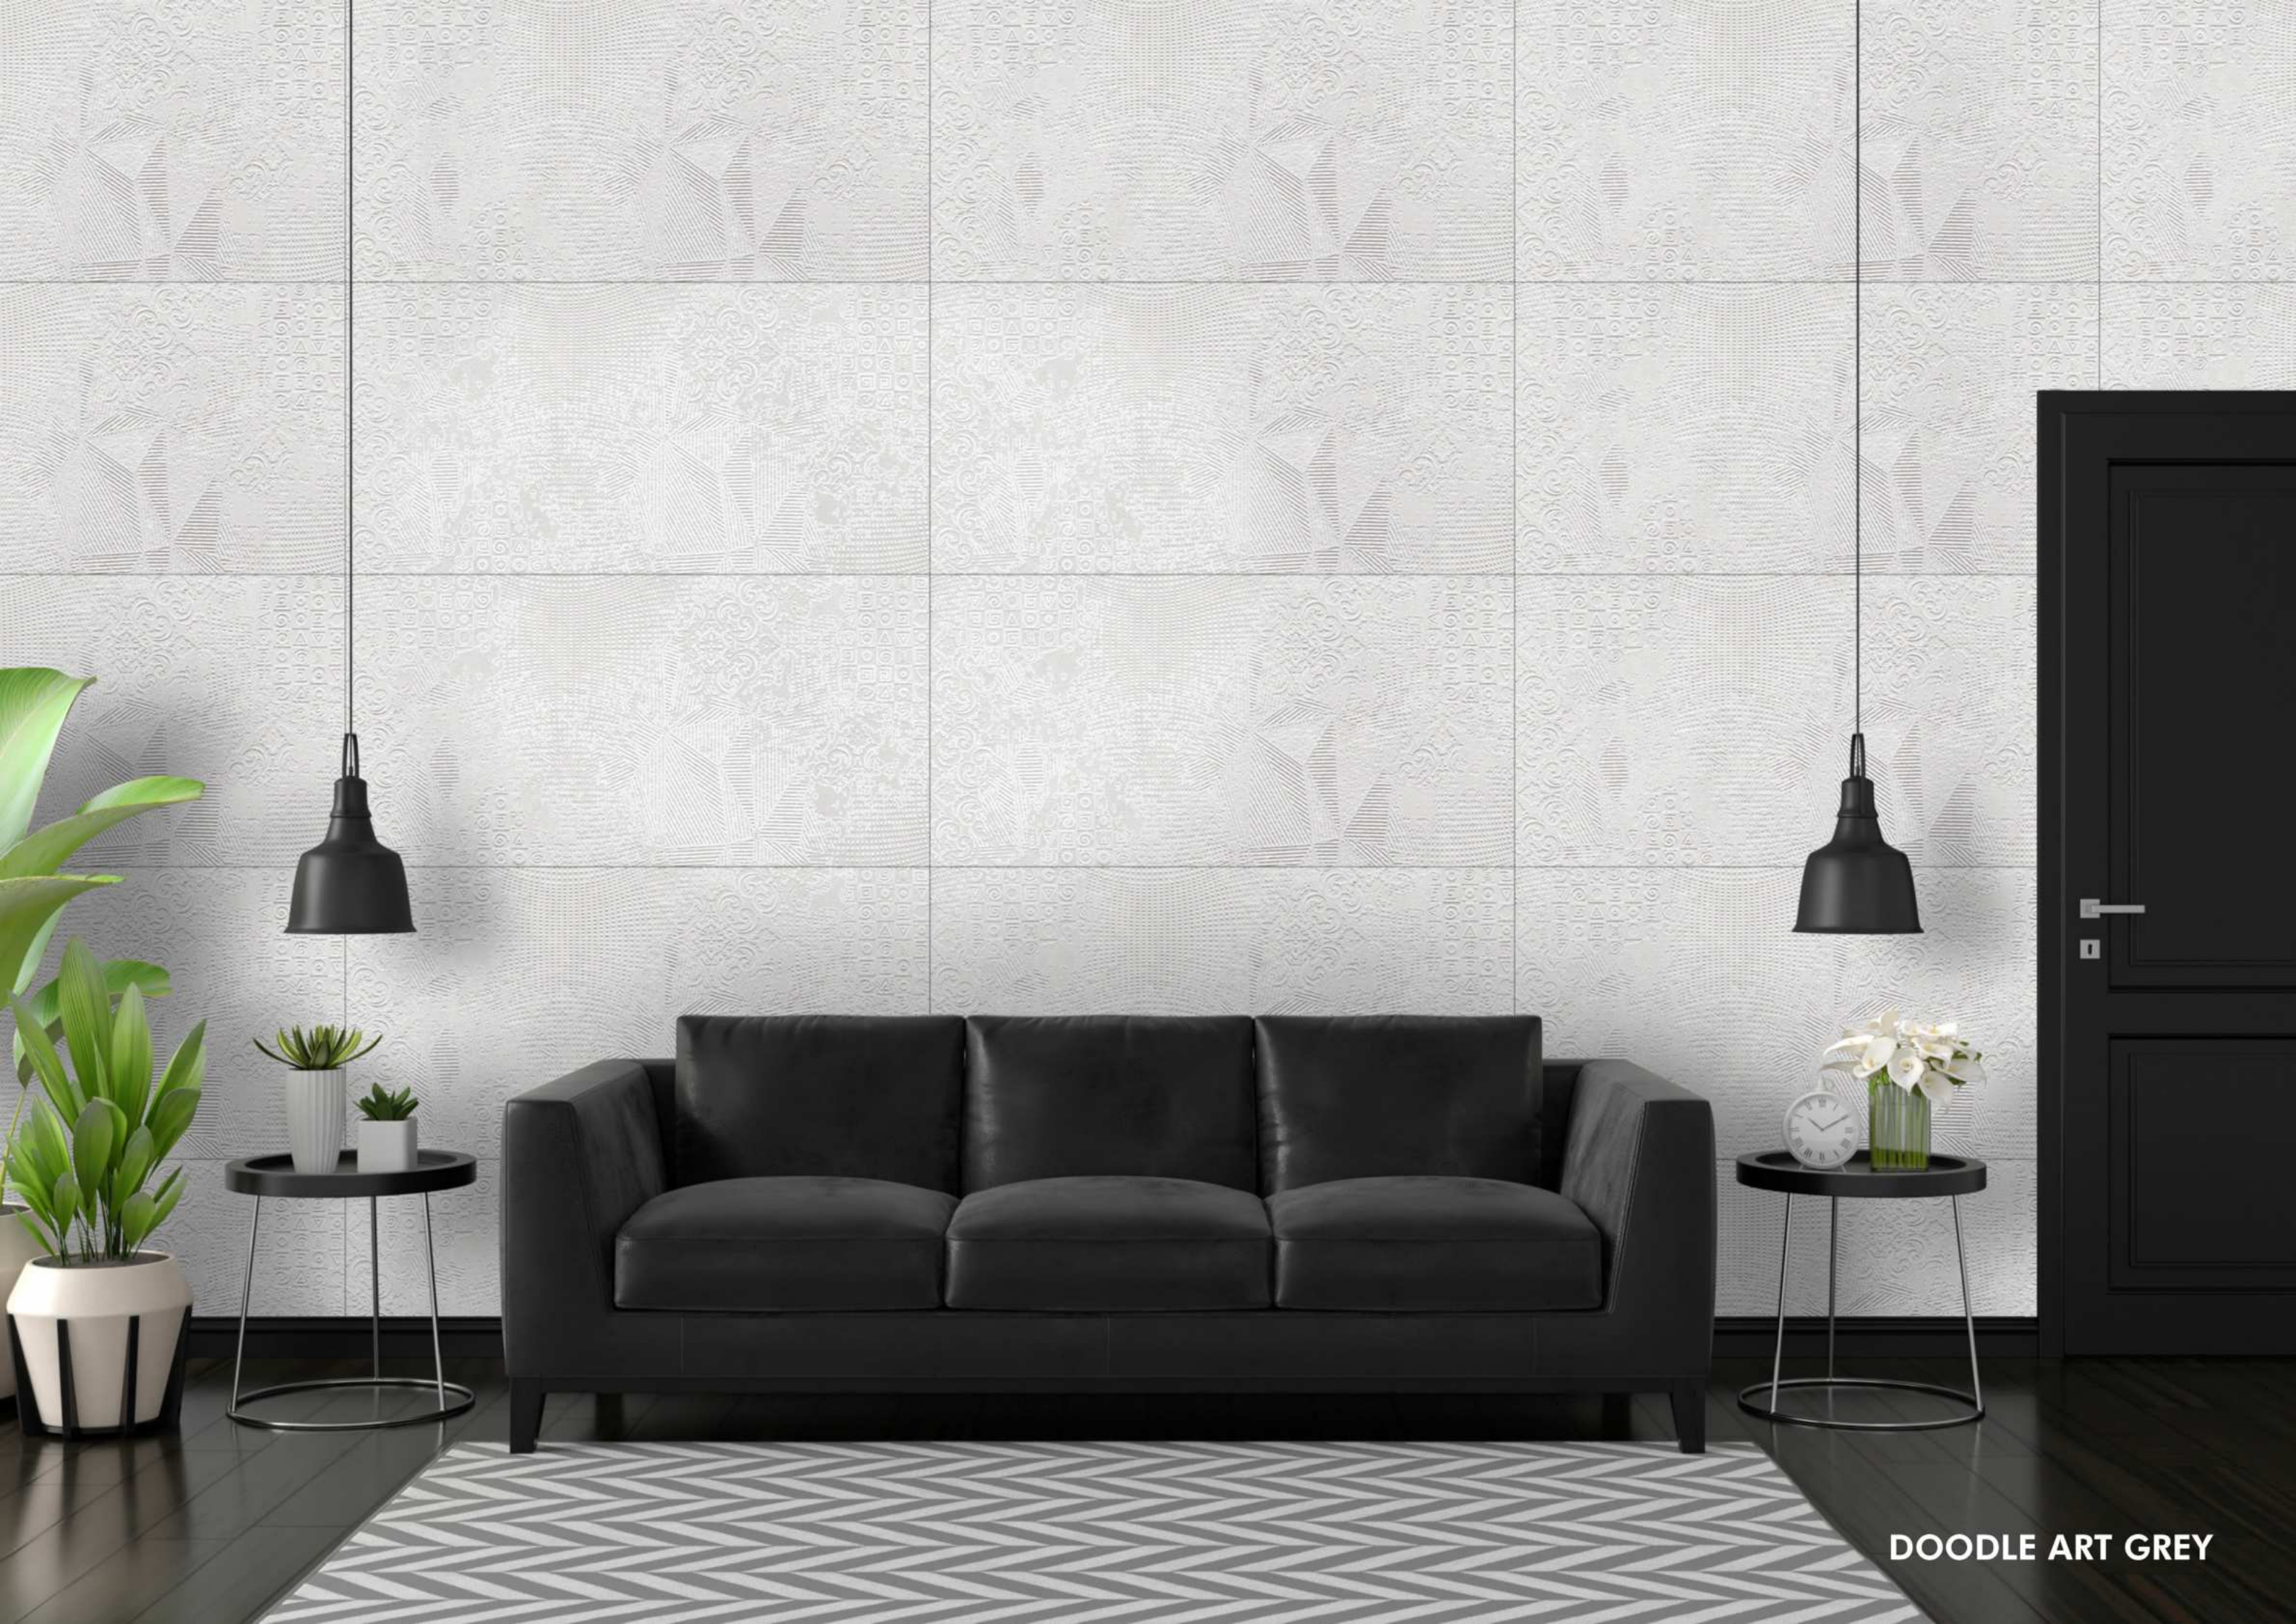

DOODLE ART GREY