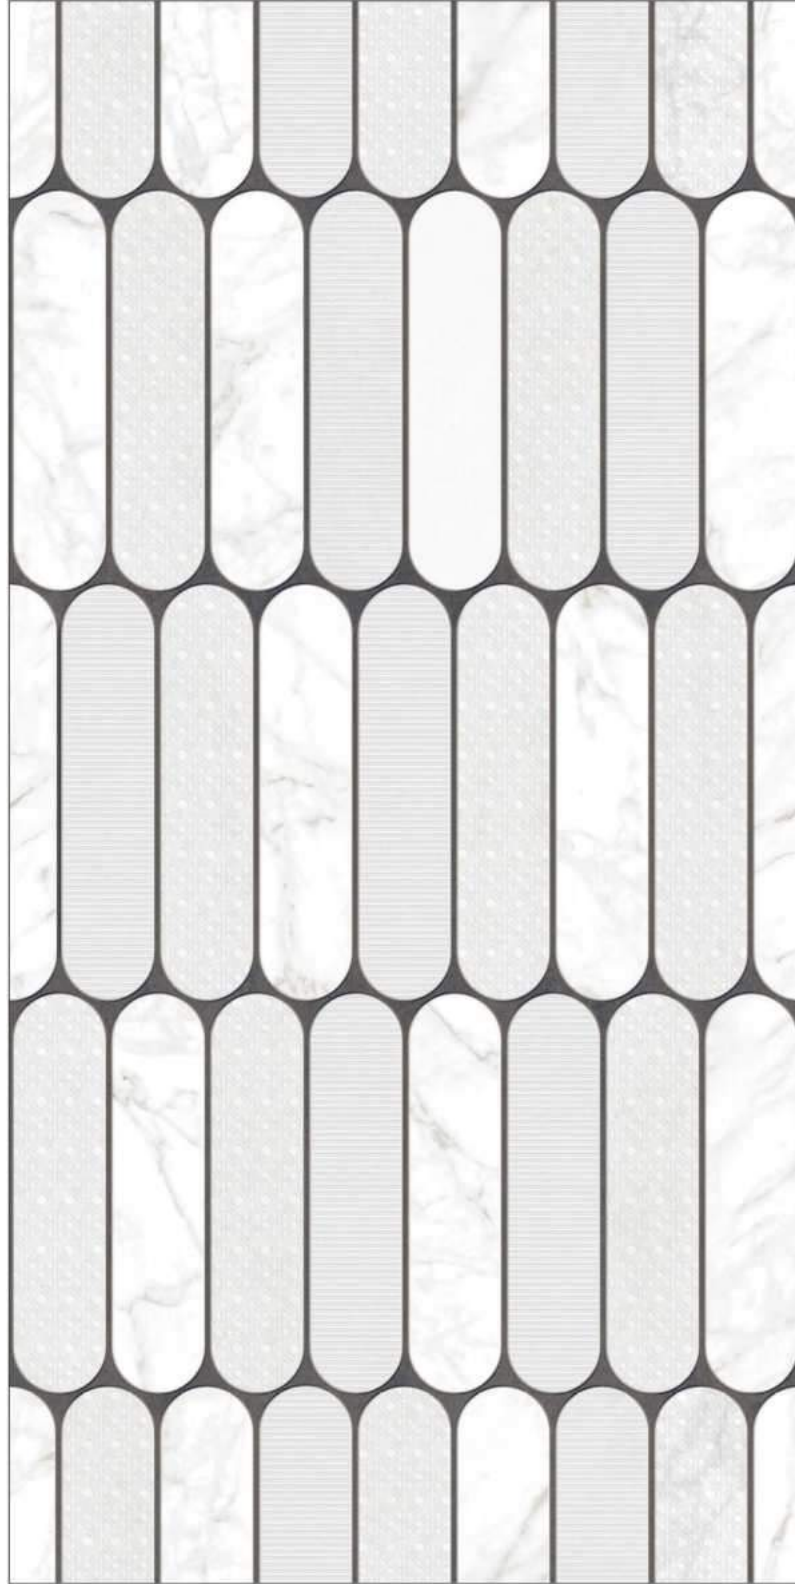

ARTISTRY WHITE

**600x
1200mm**

Finish
Meta Surface