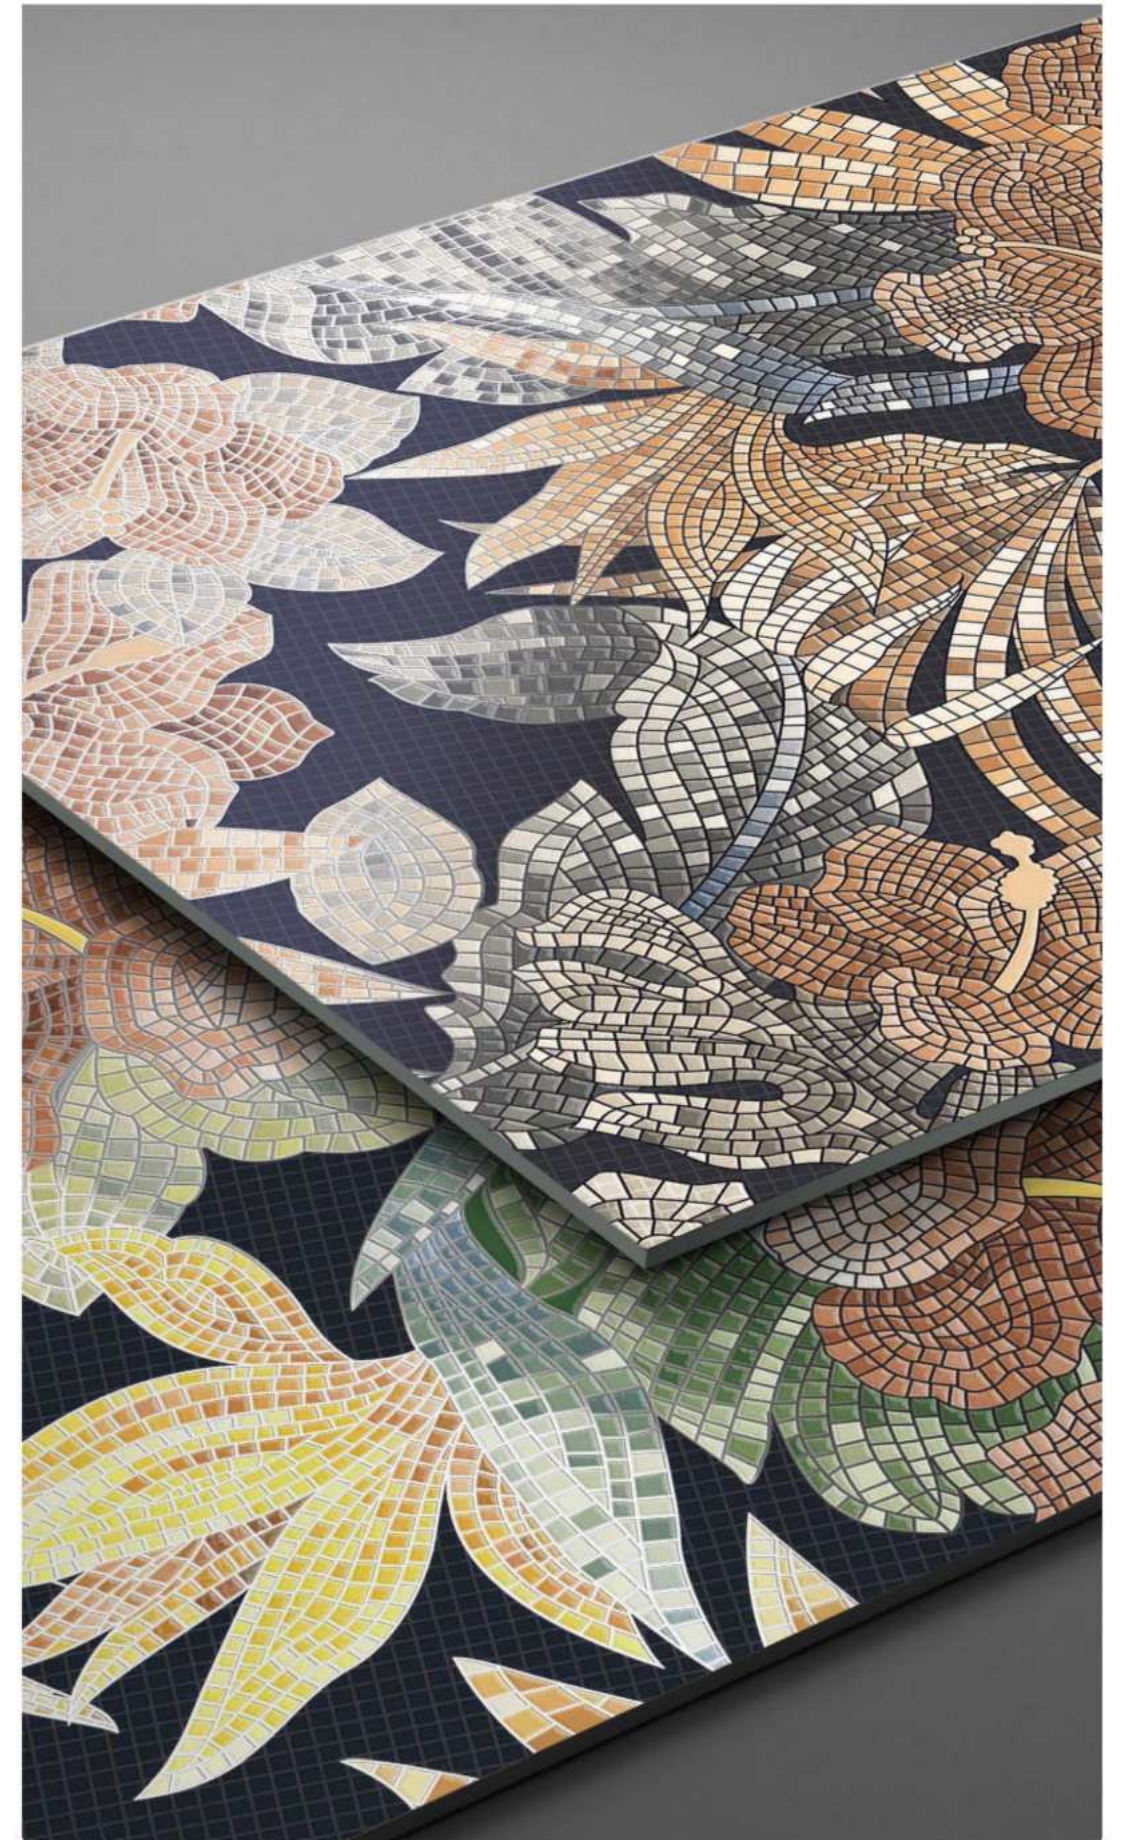

PULPINO SILVER