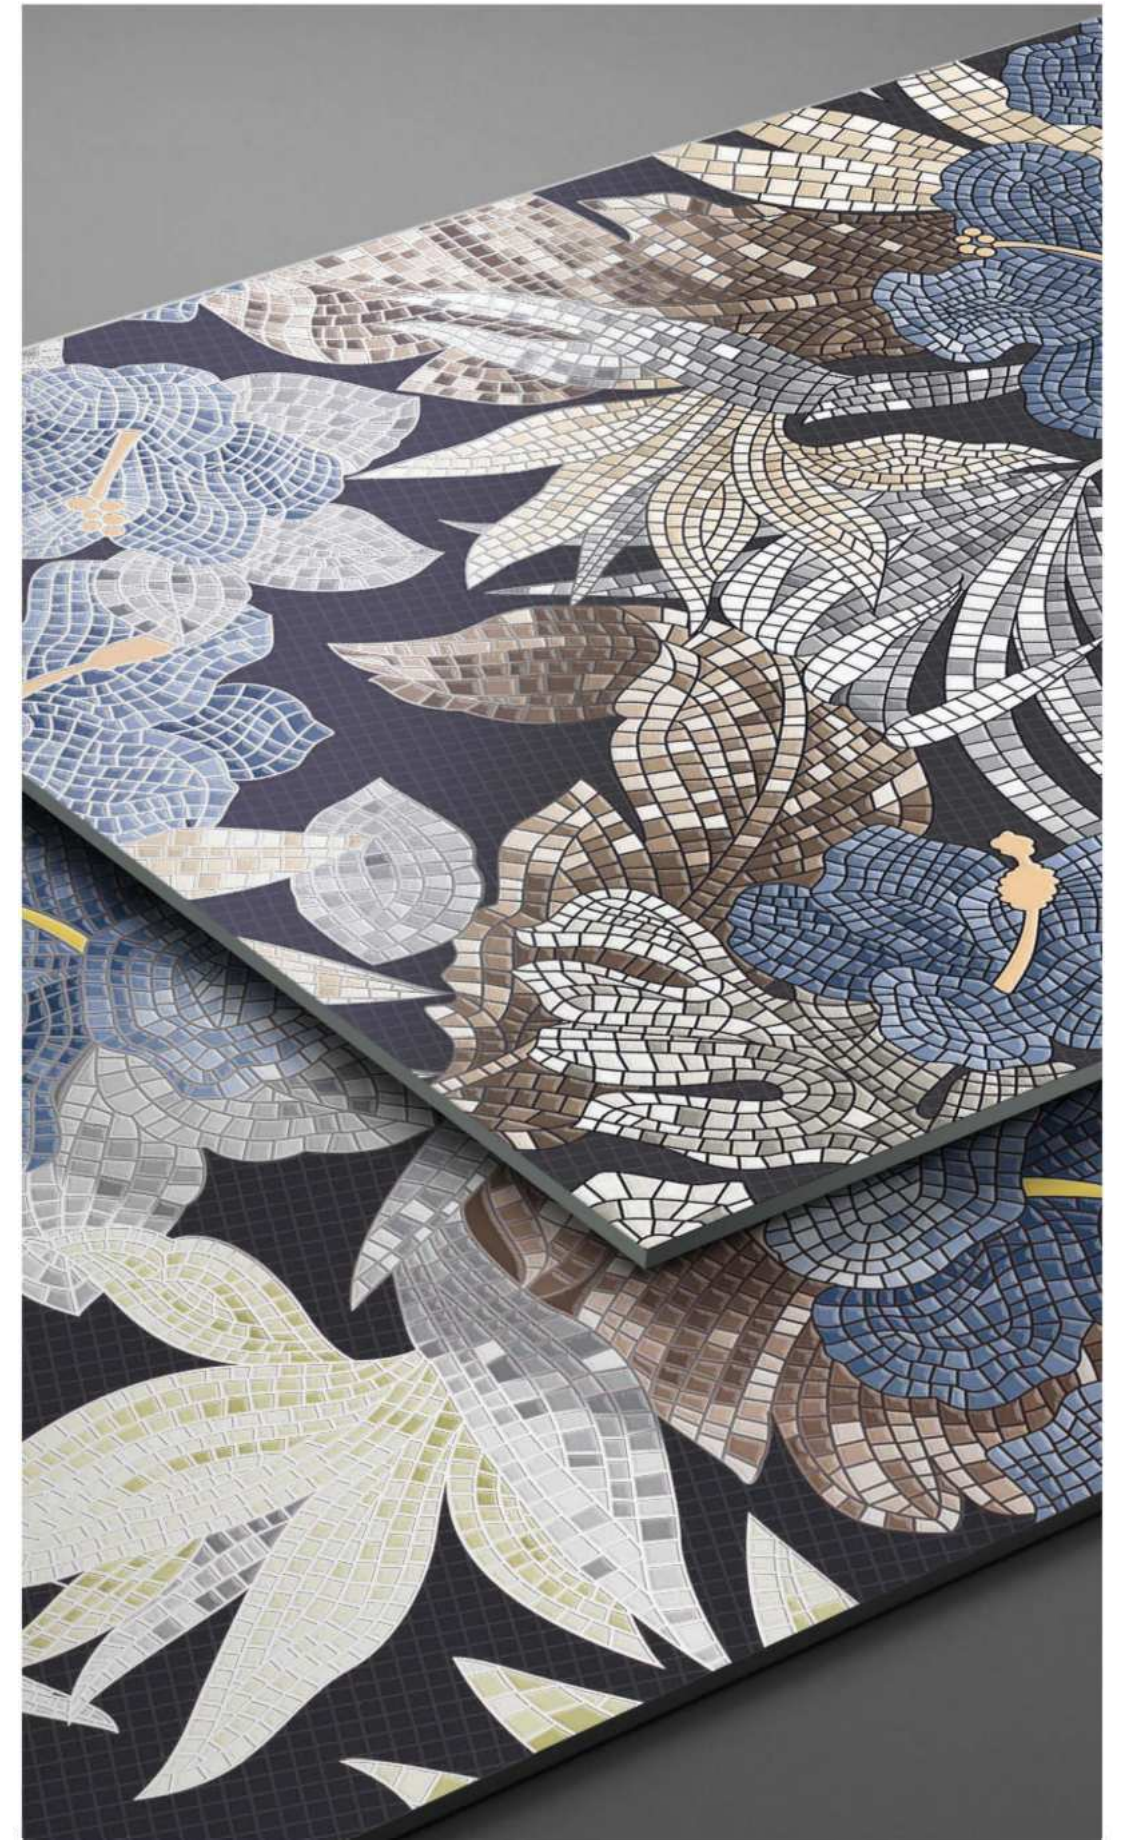

ART FOGALIYA AQUA

600x
1200mm

Finish
Meta Surface

PULPINO BLUE

PULPINO SILVER

ART FOGALIYA MULTI

ART FOGALIYA MULTI

600x
1200mm