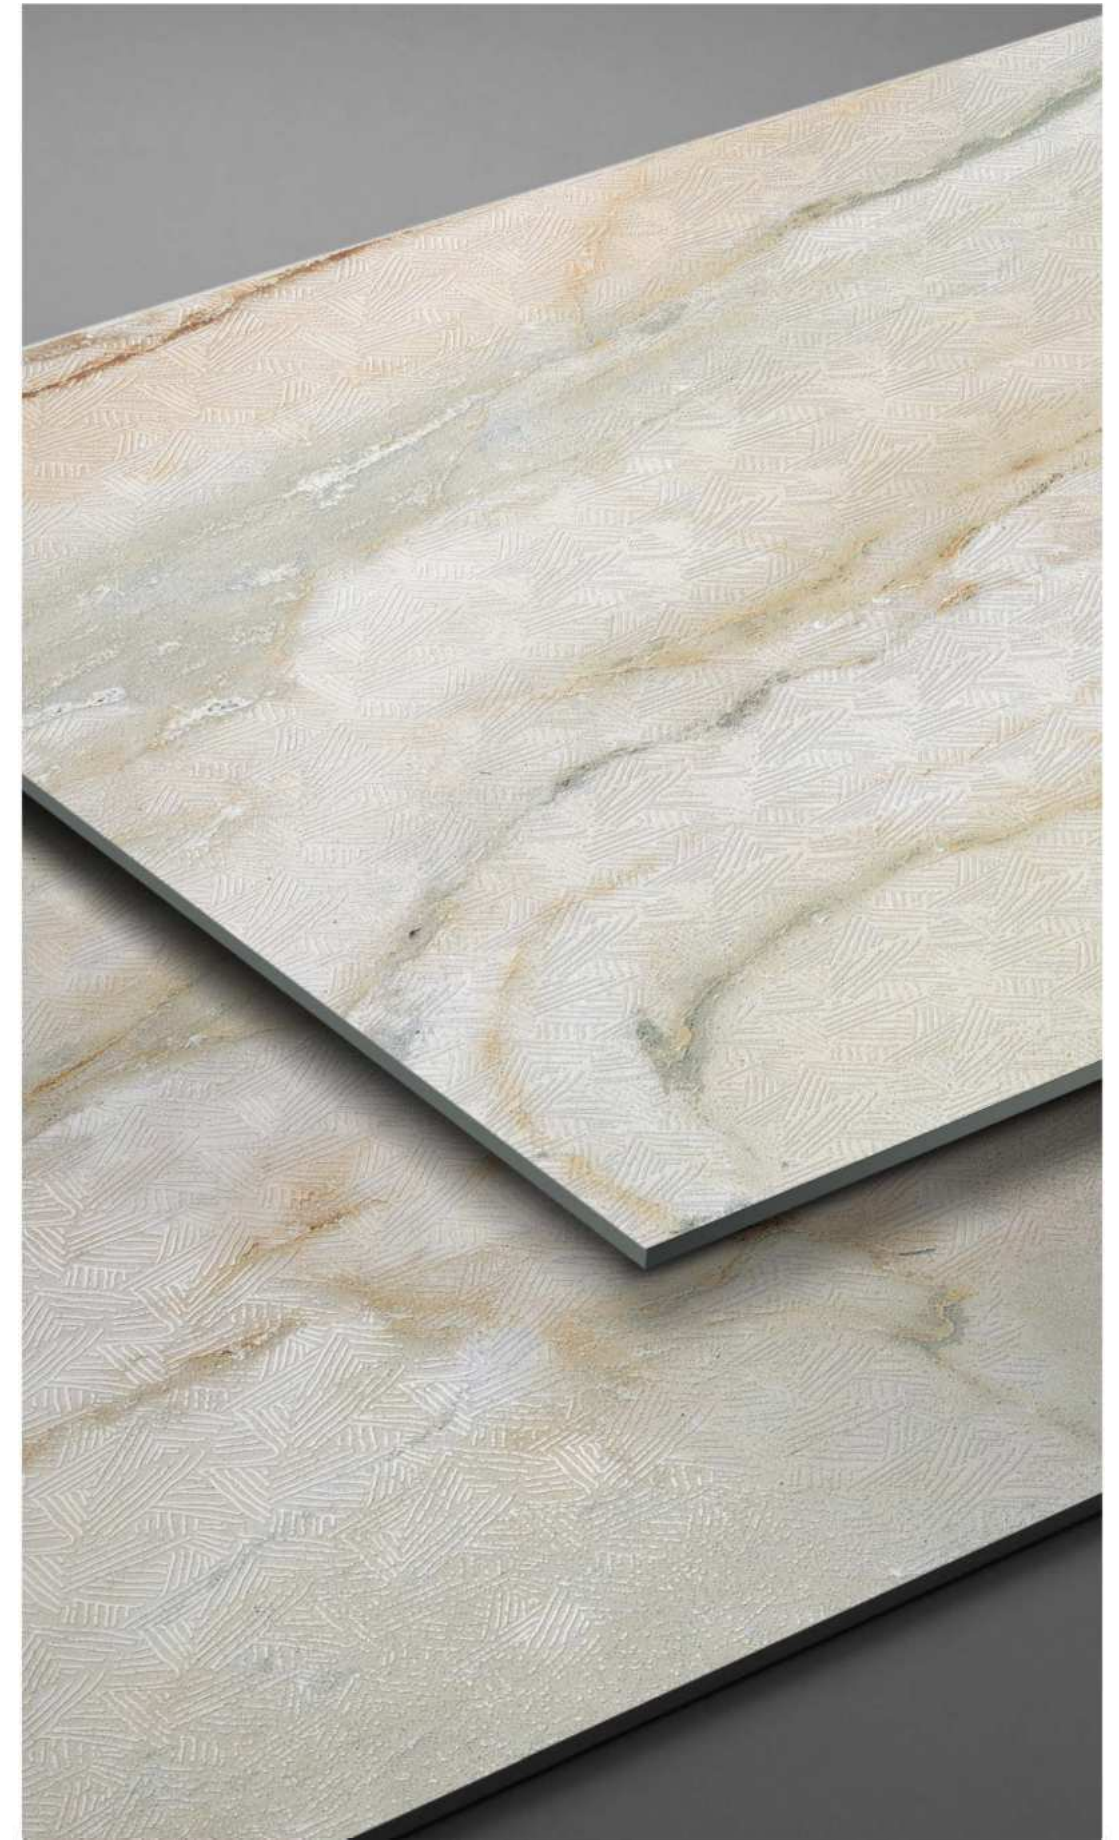

RANDOM FACE **04**

**600x
1200mm**

Finish
Meta Surface

SHARP ONYX NATURAL

SHARP ONYX NATURA

RANDOM FACE **04**

**600x
1200mm**

Finish
Meta Surface