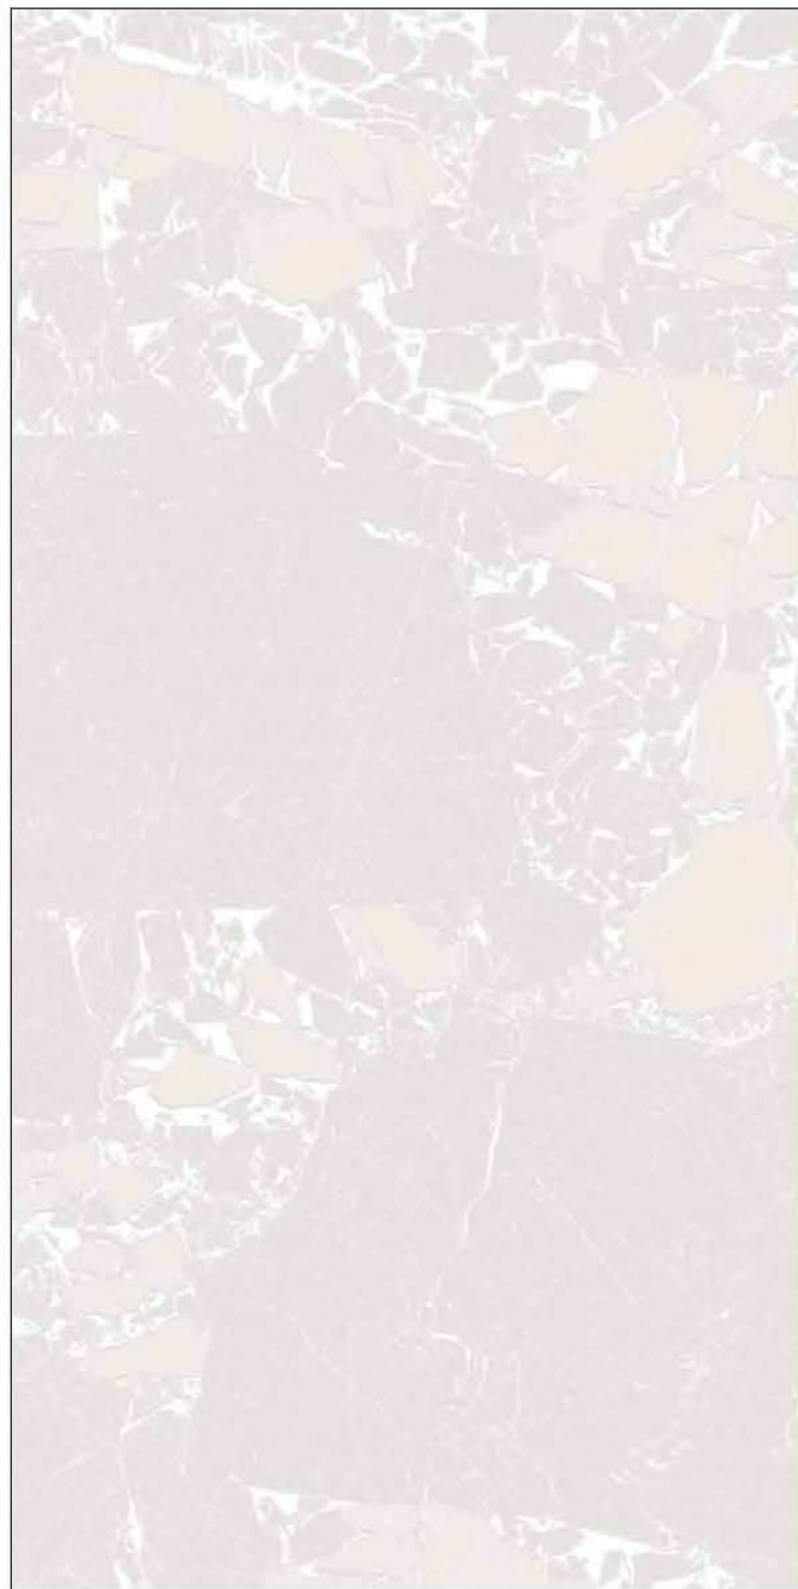

PRION CREMA

PRION CREMA

RANDOM FACE **04**

**600x
1200mm**

Finish
Meta Surface

PRION TAUPE

PRION TAUPE

RANDOM FACE **04**