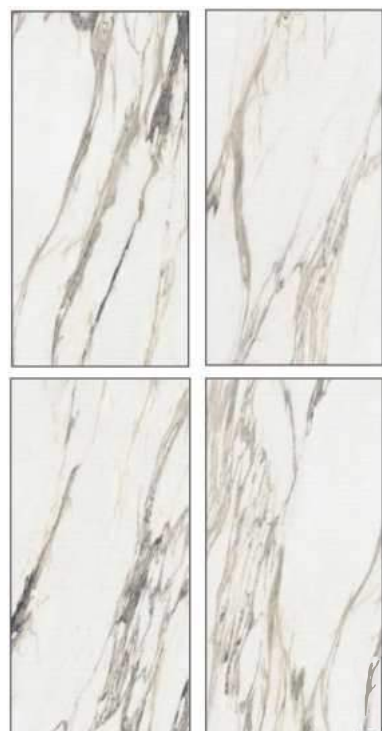

CHARM GREY

RANDOM FACE **04**

**600x
1200mm**

Finish
Meta Surface