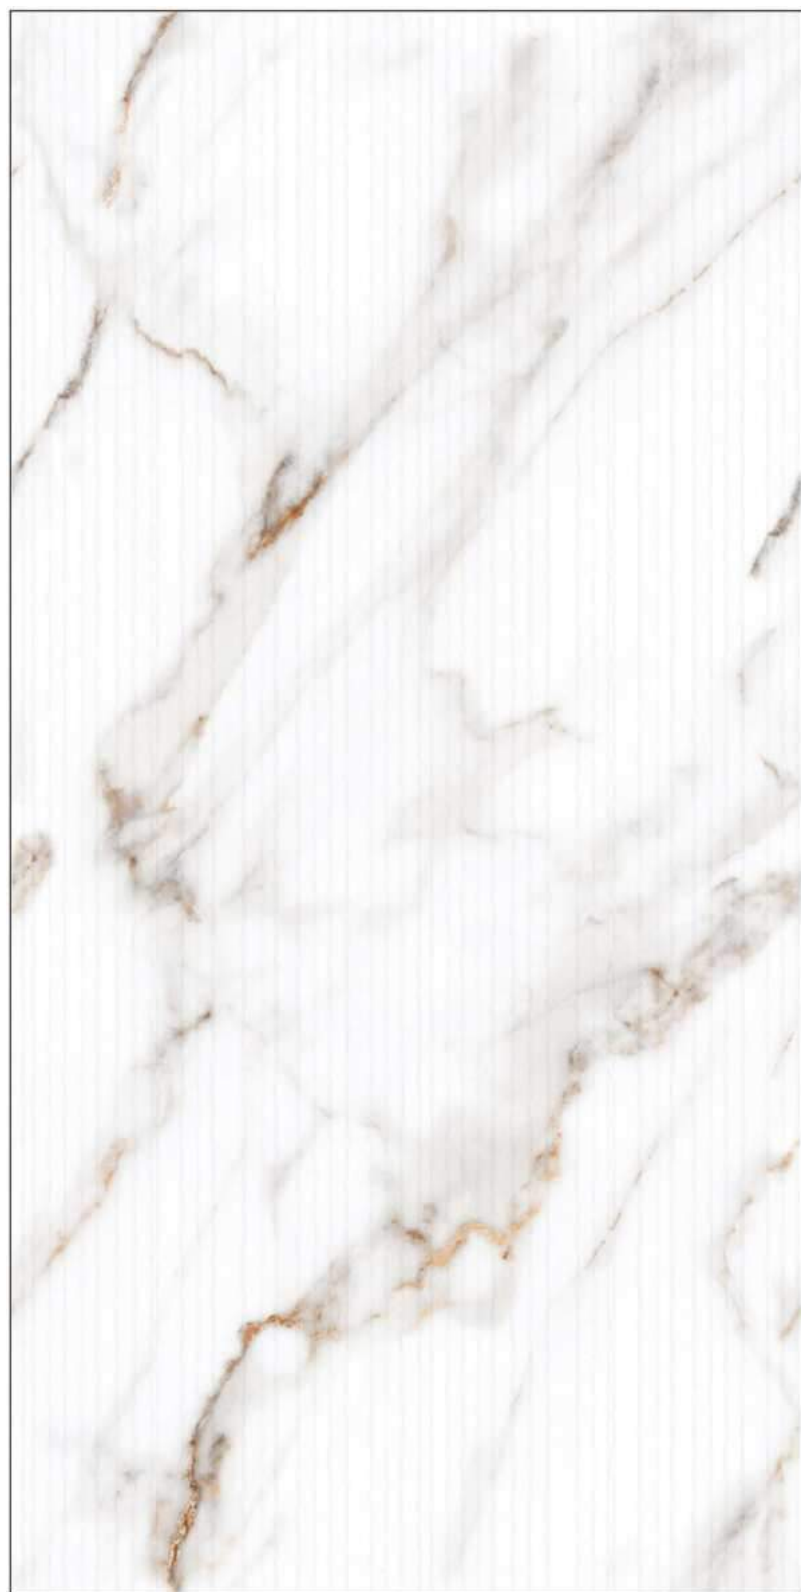

QUANTICO CRYSTAL

RANDOM FACE **03**

**600x
1200mm**

Finish
Meta Surface