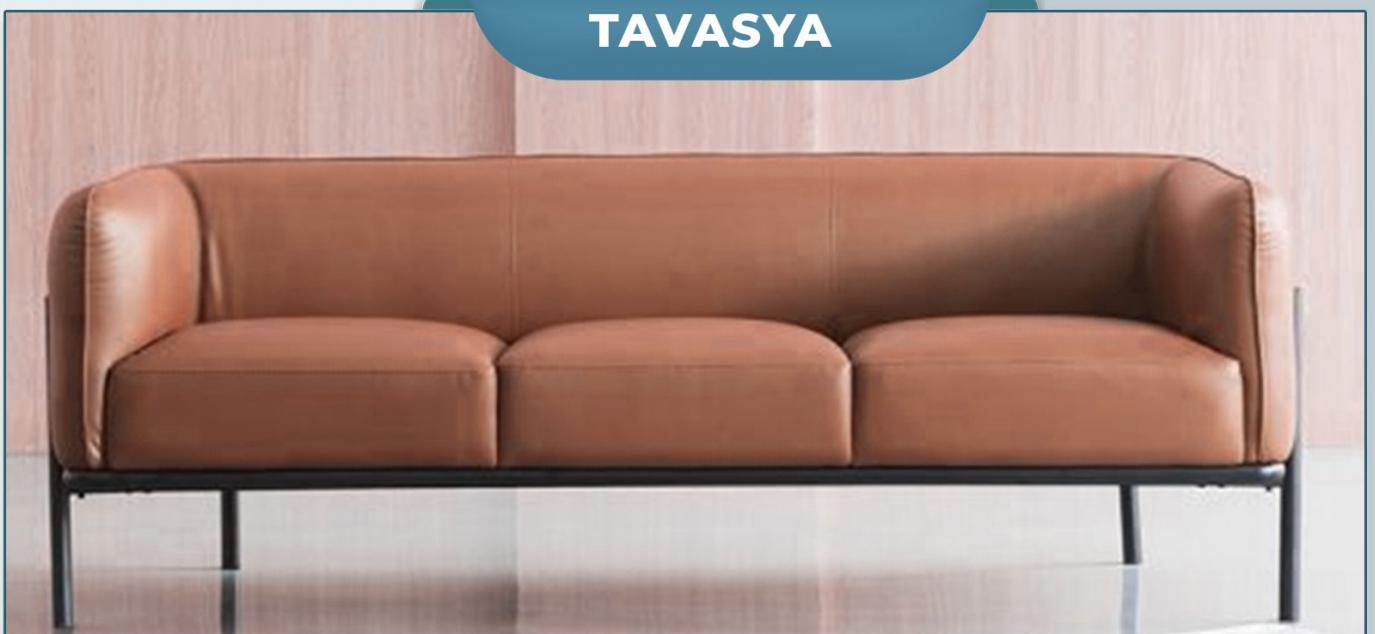

TAVASYA

Strength of a structure lies in its foundation and if the foundation is made in iron then it speaks volumes of the stability of the structure.