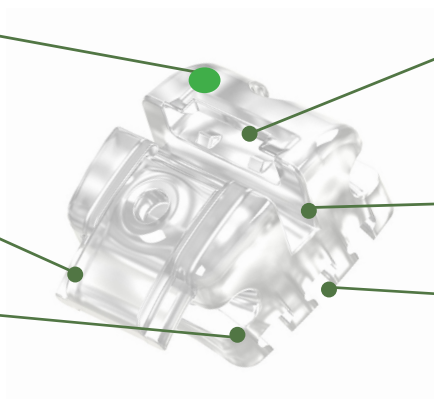

Introducing smilefixed

What is Smilefixed?

Smilefixed is a self-ligating bracket system that offers patients a discreet way to straighten their teeth. Manufactured using the latest laser technology, Smilefixed ensures a subtle appearance, with the smooth surface and low profile of the bracket creating a comfortable patient experience. Smilefixed kits are available in either metal or clear brackets, ensuring there is an option for every patient's preference.

Quicker treatment - patients complete treatment up to 6 months faster than with traditional braces.

Dual use - additional ligatures and attachments can be used.

Complete kit - everything you need for treatment at a set price per arch.

Design features

Marking for fast identification and aligning.

Easily movable sliding door that can be opened and closed with fingers or the Smilefixed tool.

Dual use. Additional ligatures and attachments can be used at any time.

Click sound to signify closed position.

0.18 x 0.22 slot.
- torqued slots
- ultra-low friction
- active wire height 0.025.

Gives a strong mechanical bond from fishgrate base for perfect bonding and easy debonding.