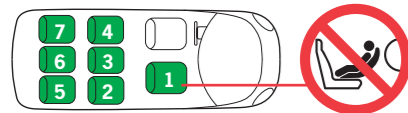

Manufacturer	Model	1st year of production	Approved seats	Standing height child
	Terracan	2002	2,4	
	Tucson	2004	2,4	
	Tucson	2015	2,4	
	Veloster*	2004	2,4	<1,35 m.
Infiniti	Q30/QX30	2015	2,4	
	Q50	2014	2,4	
	QX70	2014	2,4	
Jaguar	S type	2002	2,4	
	X type	2005	2,4	
	XE-type	2015	2,4	
	XJ	2008	2,4	
	XJ	2003	2,4	
	XK	2006	2,4	
Jeep	Cherokee	2013	2,4	
Kia	Carens/Rondo	2002	2,4	
	Carens	2013	2,4	
	Carnival/Sedona	2006	2,4	
	Cee'd	2005	2,4	
	Cerato/Spectra	2004	2,4	
	Magentis/Optima	2002	2,4	
	Opirus/Amanti	2003	2,4	
	Optima JF	2015	2,4	
	Picanto/Morning	2004	2,4	
	Rio/Pride	2002	2,4	
	Sorento XM	2002	2,4	
	Sorento UM	2014	2,4	
	Sportage SL	2010	2,4	
	Sportage QL	2015	2,4	
	Soul AM	2009	2,4	
	Soul PS	2014	2,4	
	Soul EV	2014	2,4	
	Venga	2009	2,4	
Lancia	Delta	2008	2,4	
	Musa	2004	2,4	
	Phedra	2002	2,4	
	Thema	2011	2,4	
	Ypsilon*	2003	2,4	<1,35 m.
Landrover	Discovery	2001	2,4	
	Discovery Sport	2014	2,4	
	Freelander	2006	2,4	
	Range Rover	2002	2,4	
	Range Rover Evoque	2011	2,4	
	Range Rover Sport	2005	2,4	
Lexus	CT	2011	2,4	
	GS*	2000	2,4	<1,35 m.
	IS*	2005	2,4	<1,35 m.
	IS	2013	2,4	
	LS	2006	2,4	
	LX	2008	2,4	

Manufacturer	Model	1st year of production	Approved seats	Standing height child
	RX	2003	2,4	
	RX200t/RX350/RX450h	2015	2,4	
Maserati	Ghibli*	2013	2,4	<1,35 m.
Mazda	2*	2003	2,4	<1,35 m.
	3	2004	2,4	
	323	2001	2,4	
	5	2004	2,4	
	6	2003	2,4	
	6 Sportbreak	2004	2,4	
	CX-3	2015	2,4	
	CX-5	2011	2,4	
	CX-7	2007	2,4	
	CX-9	2009	2,4	
	MX5*	1998	1	<1,35 m.
	Premacy	1999	2,4	
	RX-8	2003	2,4	
Mercedes	A class W 168	2001	2,4	
	A class W/C 169	2005	2,4	
	A class W 176	2012	2,4	
	B class T 245	2005	2,4	
	B class W 246	2011	2,4	
	C class C 205	2015	2,4	
	C class W/S 203	2000	2,4	
	C class W/S 204	2007	2,4	
	C class W 205	2014	2,4	
	C class A 205	2016	2,4	
	Citan	2013	2,4	
	CL C 215	2002	2,4	
	CL C 216	2005	2,4	
	CLA C 117	2013	2,4	
	CLA shooting break	2015	2,4	
	CLC 180 C 204*	2008	2,4	<1,35 m.
	CLK CL 203*	2002	2,4	<1,35 m.
	CLS C 219	2004	2,4	
	E class W/S 211	2002	2,4	
	E class W/S 212	2009	2,4	
	E class W/S 213	2016	2,4	
	GLA class	2014	2,4	
	GLC class X253	2015	2,4	
	GLK X 204	2008	2,4	
	Maybach S class X222	2015	2,4	
	M class W 163	2001	2,4	
	M class W 164	2005	2,4	
	M class W 166	2011	2,4	
	ML class X 164	2006	2,4	
	R class W/V 251	2005	2,4	
	S class W/V 220	2002	2,4	
	S class W/V 221	2005	2,4	
	S class A217	2015	2,4	
	Vaneo W 414	2003	2,4	
	Viano W 639	2003	2,4	
	Vito W 639	2004	2,4	
Mitsubishi	ASX	2010	2,4	
	Colt	2002	2,4	
	Grandis	2004	2,4	
	iMIEV	2009	2,4	
	Lancer	2003	2,4