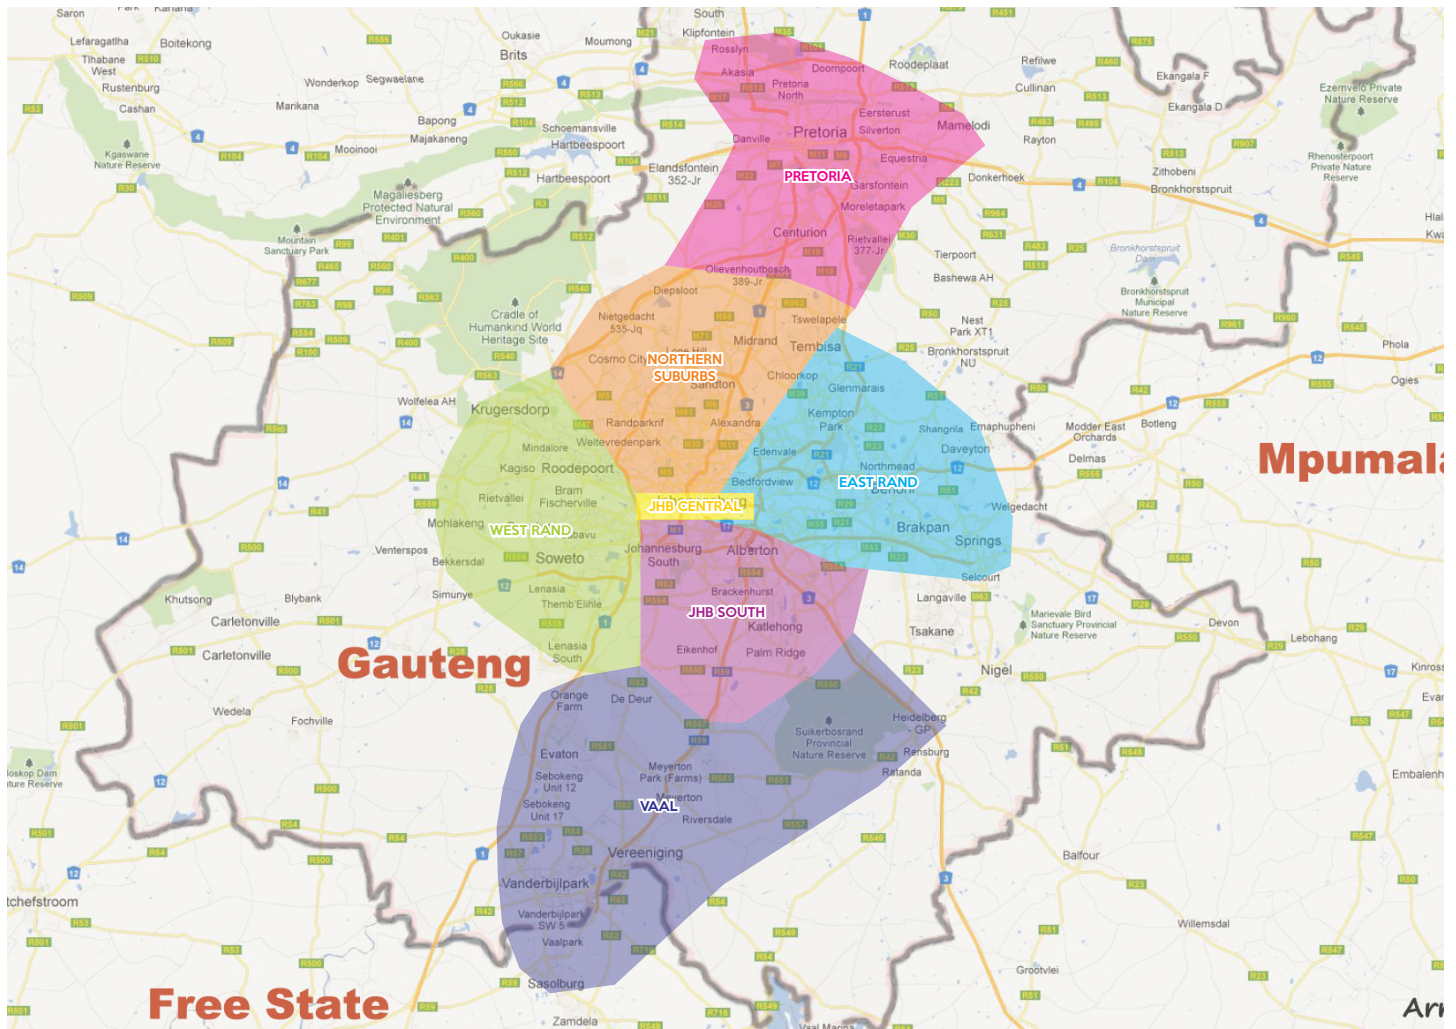

DELIVERY AREAS

JHB CENTRAL	WEST RAND	EAST RAND	JHB SOUTH
	NORTHERN SUBURBS	PRETORIA	VAAL

- Please view a more detailed suburb list guide on the second page.

- Deliveries to outlying areas can be arranged by special agreement. These will either require a larger MINIMUM ORDER QUANTITY and/or delivery fee charge.

DELIVERY SCHEDULE

MONDAYS	TUESDAYS	WEDNESDAYS	THURSDAYS	FRIDAYS
WEST RAND	NORTHERN SUBURBS	WEST RAND	NORTHERN SUBURBS	WEST RAND
JHB CENTRAL	PRETORIA	JHB CENTRAL	PRETORIA	JHB CENTRAL
EAST RAND		JHB SOUTH	EAST RAND	JHB SOUTH
		VAAL	JHB CENTRAL	

DELIVERY SUBURBS

This list is a guide to which suburbs in each region we can deliver to. Other suburbs in these regions are not excluded.

JHB CENTRAL	WEST RAND	EAST RAND	JHB SOUTH	NORTHERN SUBURBS	PRETORIA	VAAL
Braamfontein	Krugersdorp	Bedfordview	Alberton	Alexandria	Akasia	De Deur
City Deep	Lenasia	Benoni	Alrode	Branston	Atteridgeville	Evaton
Cleveland	Lenasia South	Boksburg	Alrode South	Chloorkop	Centurion	Heidelberg
Crown Mines	Roodepoort	Brakpan	Brakenhurst	Cosmos City	Garsfontein	Meyerton
Fordsburg	Soweto	Daveyton	Eikenhof	Ferndale	Irene	Sasolburg
Hillbrow		Edenvale	Glenvista	Fourways	Laudium	Sebokeng
Jeppeshtown		Germiston	Katlehong	Greenside	Mamelodi	Shapeville
Marshalltown		Glen Maris	Kibler Park	Kew	Menlyn	Vanderbijlpark
Mayfair		Isando	Meyersdal	Kya Sand	Montana	Vereeniging
Robertsham		Jet Park	Mulbarton	Kyalami	Moreleta Park	Walkerville
Selby		Kempton Park	New Redruth	Lanseria	Pretoria CBD	
Turffontein		Lindbro Park		Melville	Pretoria North	
Yeoville		Moderfontein		Midrand	Rietfontein	
		Pomona		Northriding	Rosslyn	
		Primrose		Parktown	Silverlakes	
		Sebenza		Randburg	Sliverton	
		Springs		Rosebank		
		Thembisa		Sandton		
		Wadeville		Strydom Park		
				Sunninghill		
				Woodmead		
				Rivonia		