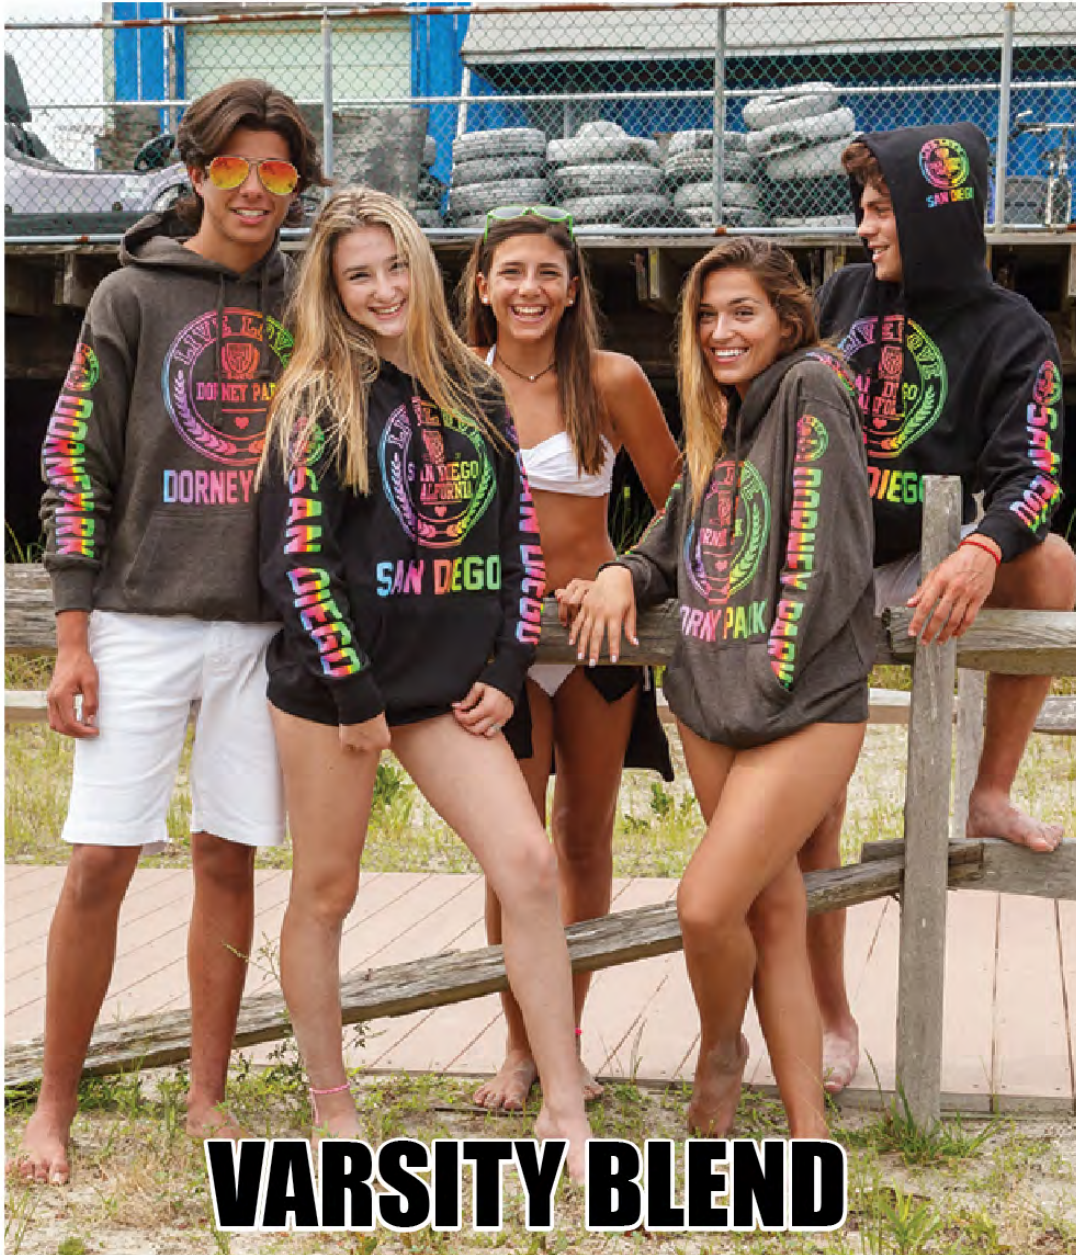

VARSITY BLEND

NY151-B129-VARSITY BLEND HOODIE

$ 13.50

BLACK · CHARCOAL

OPEN SIZING: S M L XL XXL 3XL

MINIMUMS: 72 PCS.