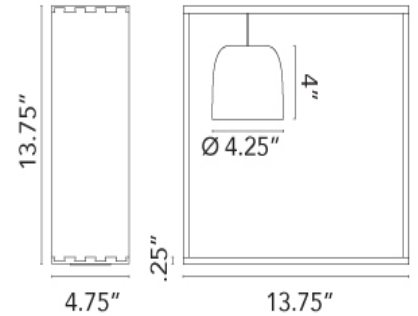

○ F2521009 White

Dimensional Image

Electrical

Switching	Push-button dimmer switch on the power cord, with two levels of brightness.
IP Rating	IP20

Physical

Construction Material	Ash wood, Polycarbonate
Weight	5.29 lbs