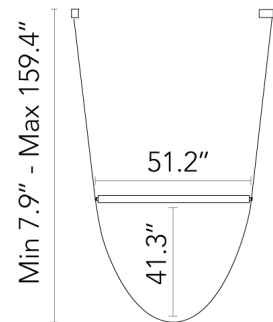

B. Lutron

 FU952039 Forest green

Dimensional Image

Certifications

Electrical

IP Rating	IP20
-----------	------

Physical

Construction Material	Extruded borosilicate glass, rubber, steel
Weight	16.53 lbs