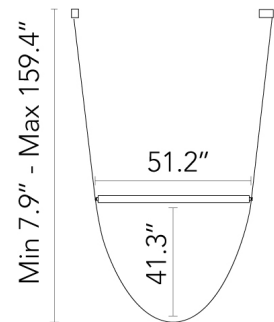

### Dimensional Image

### Physical

Construction Material	Extruded borosilicate glass, rubber, steel
Weight	16.53 lbs