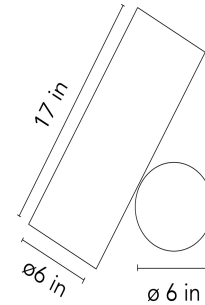

Adjusting a pin in the extruded aluminum base moves the directionality of the light to three different angles—25, 40, and 60 degrees. Additionally, the two components can be separated and the body of the lamp installed directly on the floor without the base.

● F6640030 Black

Dimensional Image

Electrical

Switching	Dimmer function with a pedal switch and color temperature control
IP Rating	IP20

Physical

Cord Length (inches)	98"
Construction Material	Aluminium
Weight	8.8