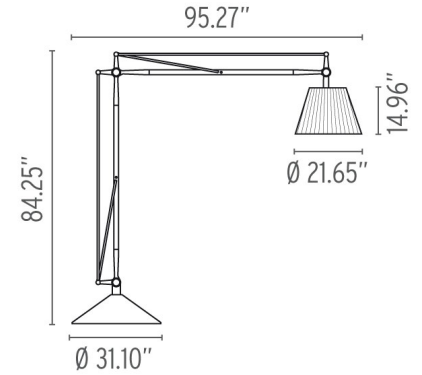

## Superarchimoon - Specification Sheet by Philippe Starck, 2000

Mounting	Free Standing
Lamp (Bulb) Description	1 x 250W T-10 Medium Frosted Halogen (Included)
Environment	Indoor - Dry Location
Dimming	Dimmable
Finish	Plisse Cloth
Technical and Product Description	SUPERARCHIMOON floor lamp providing direct and diffused light. Acid etched hand-blown pressed glass internal diffuser. Pleated cloth external diffuser. Sandcast aluminum diffuser support. Gray painted assembly composed of tubular aluminum arms and tie rods, stainless steel spring, and die-cast aluminum joints. Sand-cast aluminum base with six lead counterweights and gray painted spun aluminum base cover. 0-100% dimmer on power cord. Polarized power cord covered with silver fabric. NOTE: This product requires longer delivery time. Please contact Customer Service for details before ordering.

### Physical

Cord Length (inches)	63" - Black
Construction Material	Aluminum and fabric
Weight	200.62 lbs

FU637020 Plisse Cloth

### Dimensional Image