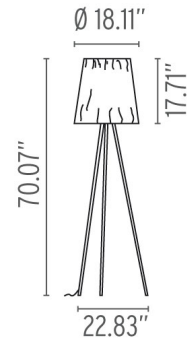

## Rosy Angelis, Grey - Specification Sheet by Philippe Starck, 1994

Mounting	Free Standing
Lamp (Bulb) Description	1 x 150W A-21 Medium Frosted Incandescent (Not Included)
Environment	Indoor - Dry Location
Finish	Grey
Technical and Product Description	ROSY ANGELIS floor lamp providing diffused light. A light weight polyester fabric diffuser is embroidered with Starck signature. Aluminum tripod legs in grey finish.

### Physical

Cord Length (inches)	98" - Black
Construction Material	Aluminum and fabric
Weight	3.53 lbs

● FU616020 Grey

### Dimensional Image