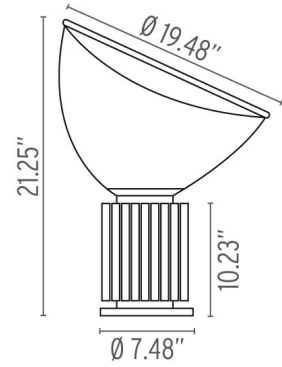

FLOS

Taccia LED - Methacrylate Diffuser, Black - Specification Sheet by Achille and Pier Giacomo Castiglioni, 1962

Mounting	Table Top
Lamp (Bulb) Description	1 COB LED 2700K CRI 93 - 28W DIMMER
Environment	Indoor - Dry Location
Finish	Black

Electrical

Voltage	100-240V
Switching	Dimmer switch that provide ON-OFF functions and 10-100% light adjustment with memory
IP Rating	IP20

Physical

Cord Length (inches)	88.61
Construction Material	Aluminium - Methacrylate
Weight	15.43 lbs

● F6607030 Black

Dimensional Image

Certifications